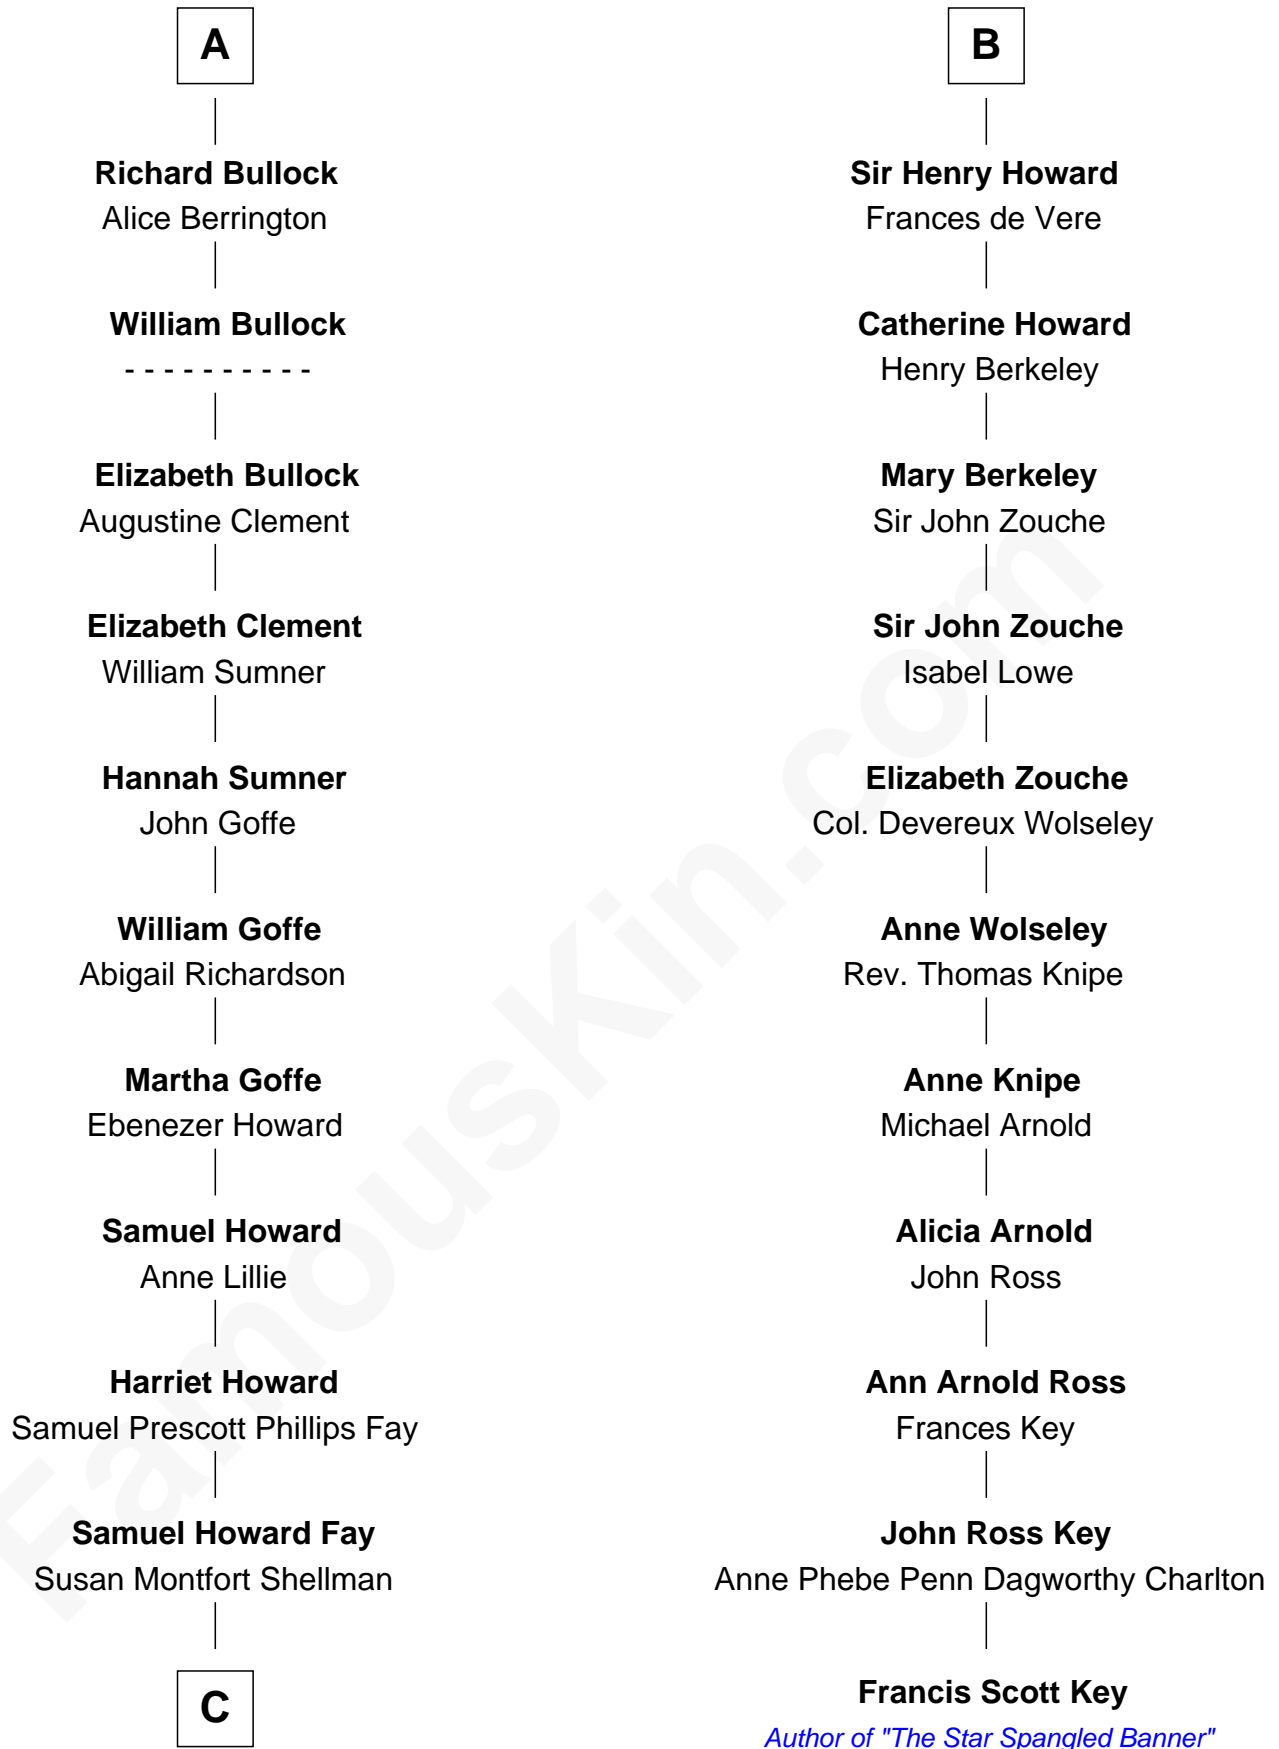

### Francis Scott Key

Author of "The Star Spangled Banner"

**Bartholomew de Badlesmere**

Margaret de Clare

**Maud de Badlesmere**

John de Vere

**Aubrey de Vere**

Alice FitzWalter

**Thomas Bullock**

Alice Kingsmill

**A**

**Elizabeth de Badlesmere**

Sir William de Bohun

**Elizabeth de Bohun**

Sir Richard Fitzalan

**Elizabeth Fitzalan**

Sir Thomas Mowbray

**Margaret Mowbray**

Sir Robert Howard

**Sir John Howard**

Katherine Moleyns

**Sir Thomas Howard**

Elizabeth Tilney

**Thomas Howard**

Elizabeth Stafford

**B**

**C**

—  
**Harriet Eleanor Fay**  
Rev. James Smith Bush

—  
**Samuel Prescott Bush**  
Flora Sheldon

—  
**Prescott Sheldon Bush**  
Dorothy Wear Walker

—  
**George Herbert Walker Bush**  
Barbara Pierce