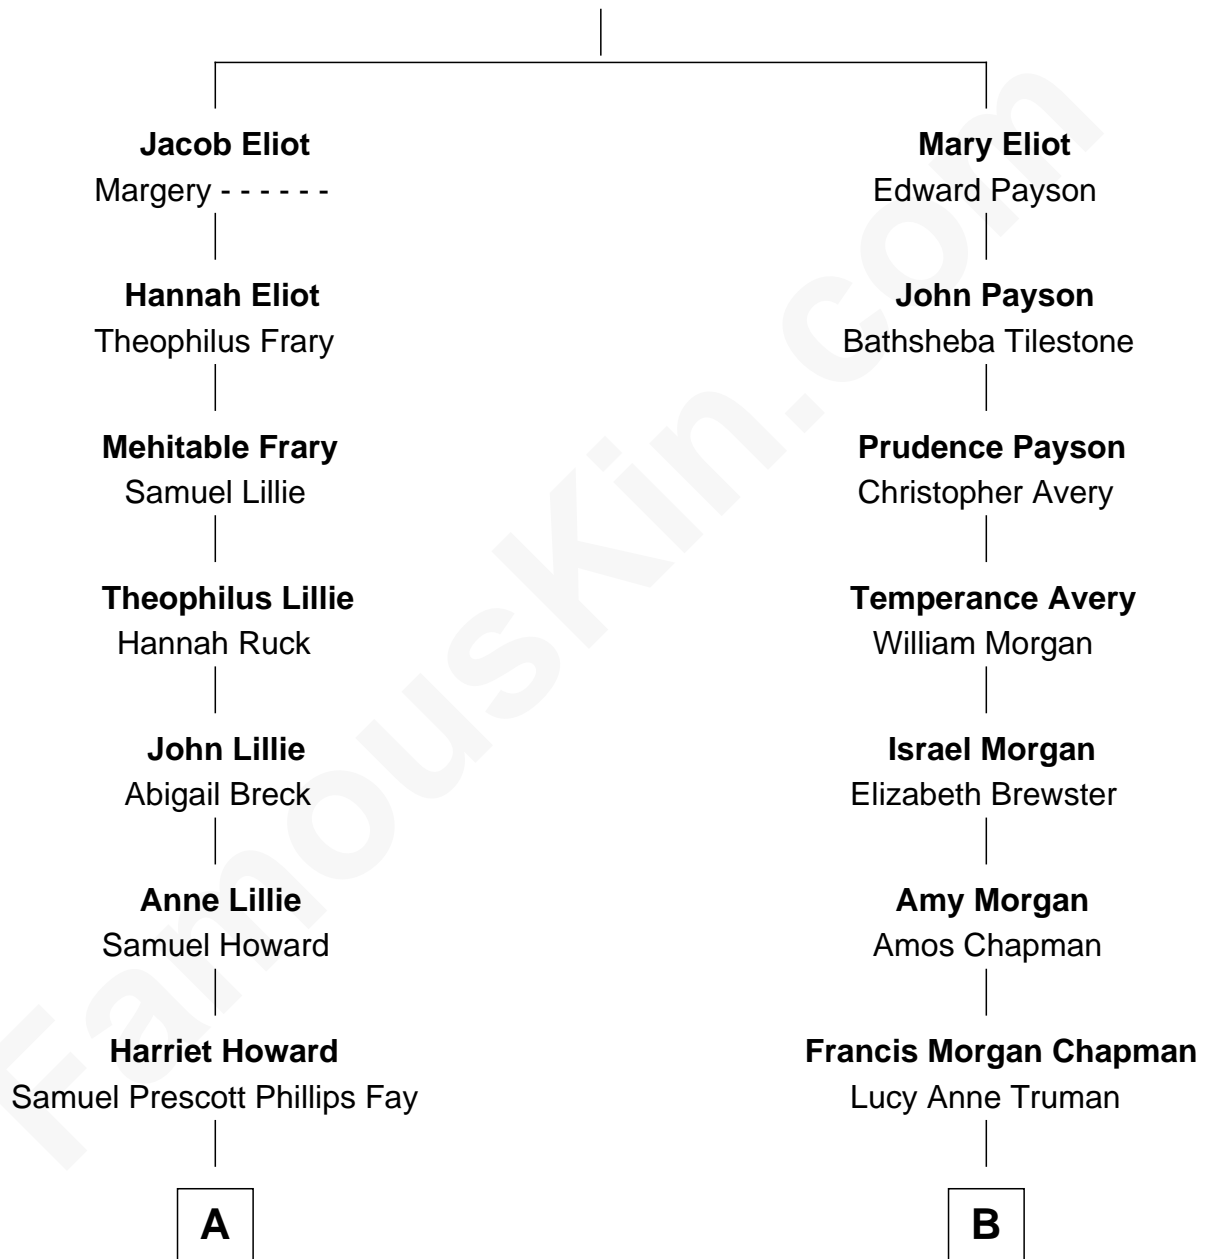

FamousKin.com Relationship Chart of

Jeb Bush

43rd Governor of Florida

9th cousin 3 times removed of

Nelson Rockefeller

41st U.S. Vice-President

Bennett Eliot

Lettice Alger

A

Samuel Howard Fay
Susan Montfort Shellman

Harriet Eleanor Fay
Rev. James Smith Bush

Samuel Prescott Bush
Flora Sheldon

Prescott Sheldon Bush
Dorothy Wear Walker

George Herbert Walker Bush
Barbara Pierce

Jeb Bush
43rd Governor of Florida

B

Abby Pearce Truman Chapman
Nelson Wilmarth Aldrich

Abby Greene Aldrich
John Davison Rockefeller

Nelson Rockefeller
41st U.S. Vice-President

FamousKin.com