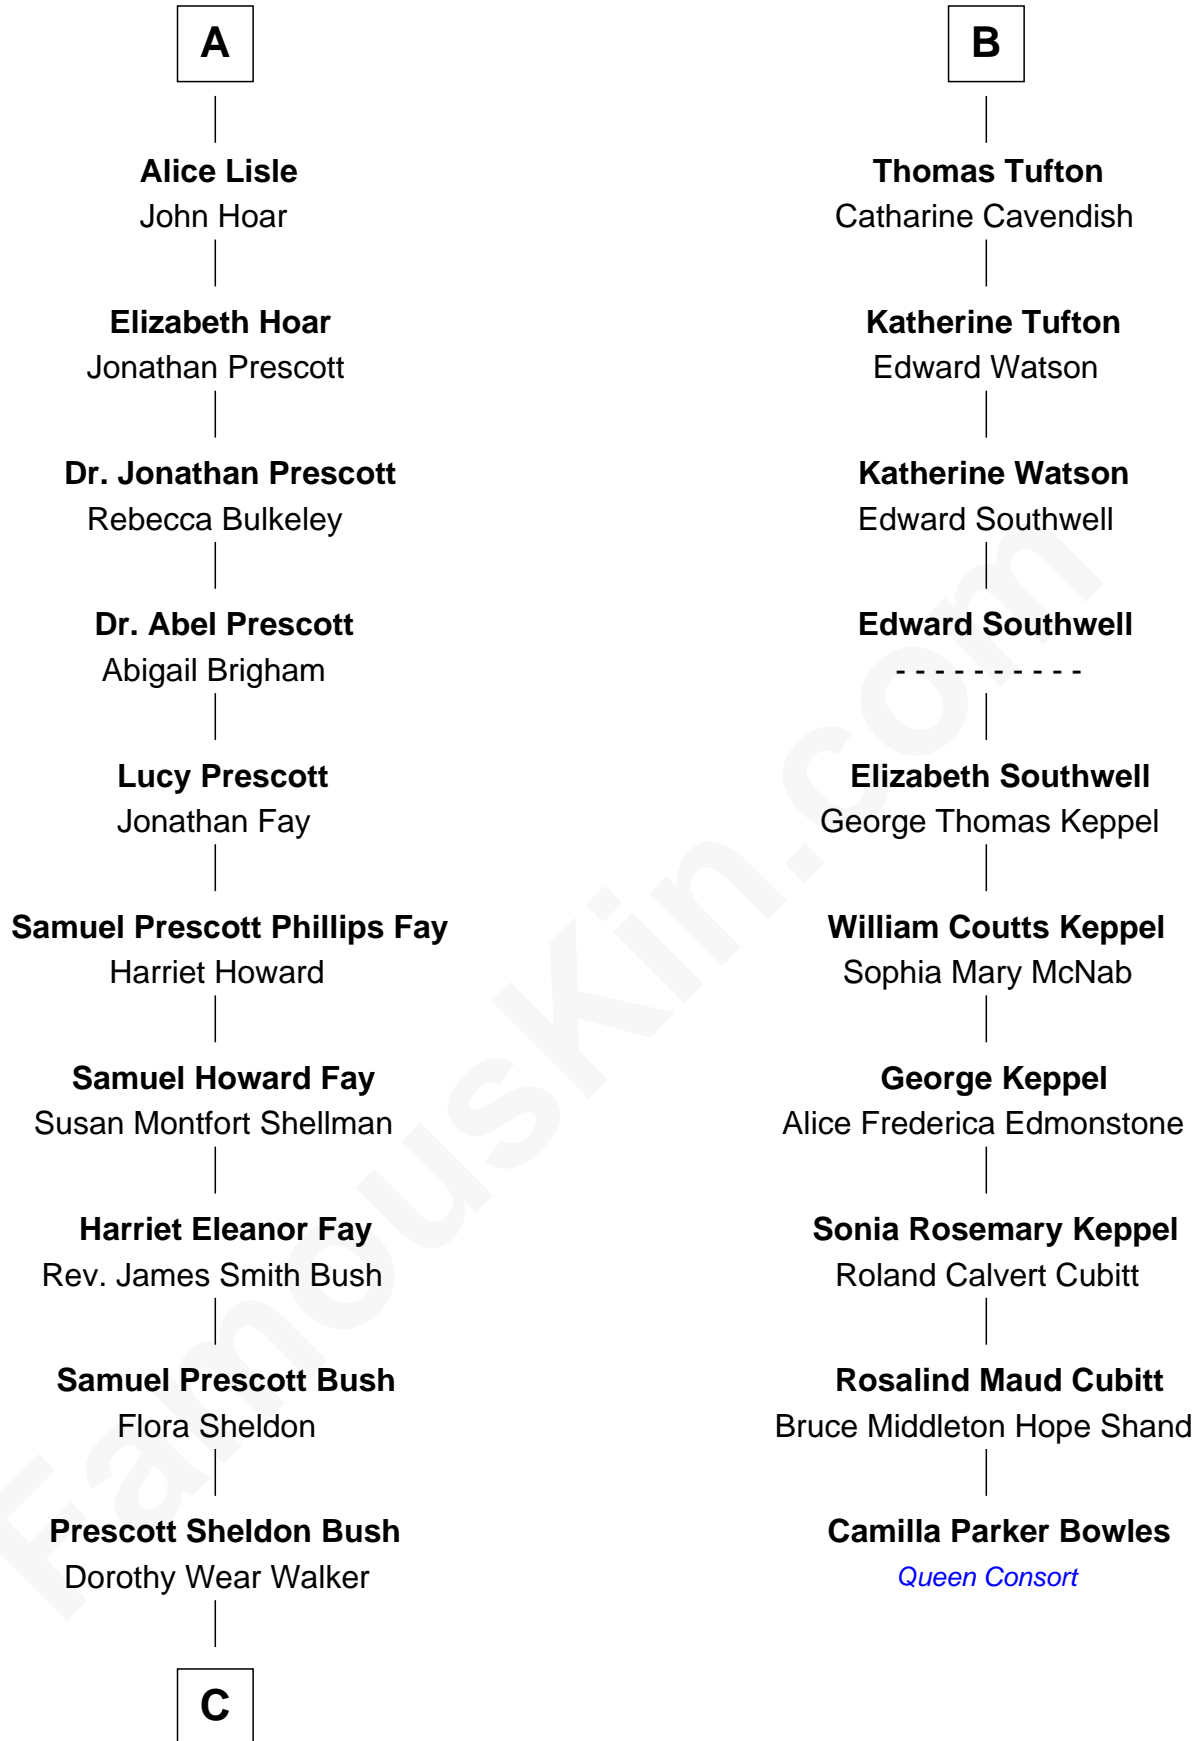

FamousKin.com

Relationship Chart of

Jeb Bush

43rd Governor of Florida

16th cousin 2 times removed of

Camilla Parker Bowles

Queen Consort of the United Kingdom

Sir Humphrey Stafford

Eleanor Aylesbury

FamousKin.com