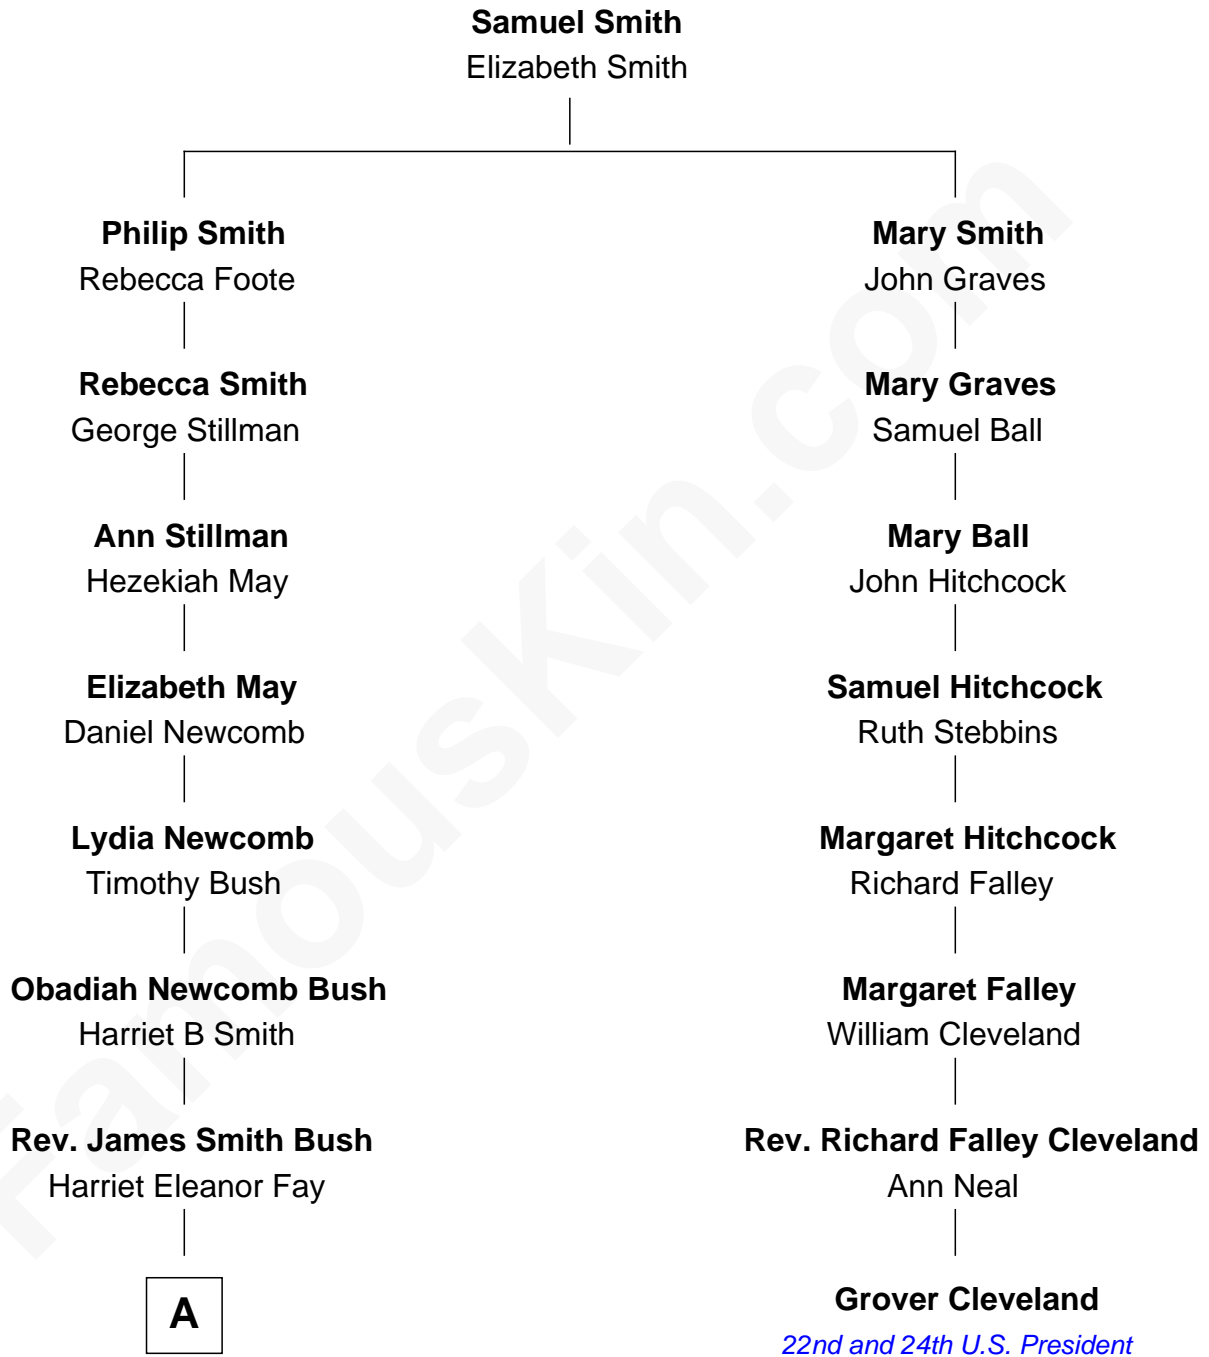

## Relationship Chart of

### Jeb Bush

*43rd Governor of Florida*

7th cousin 3 times removed of

### Grover Cleveland

*22nd and 24th U.S. President*

FamousKin.com