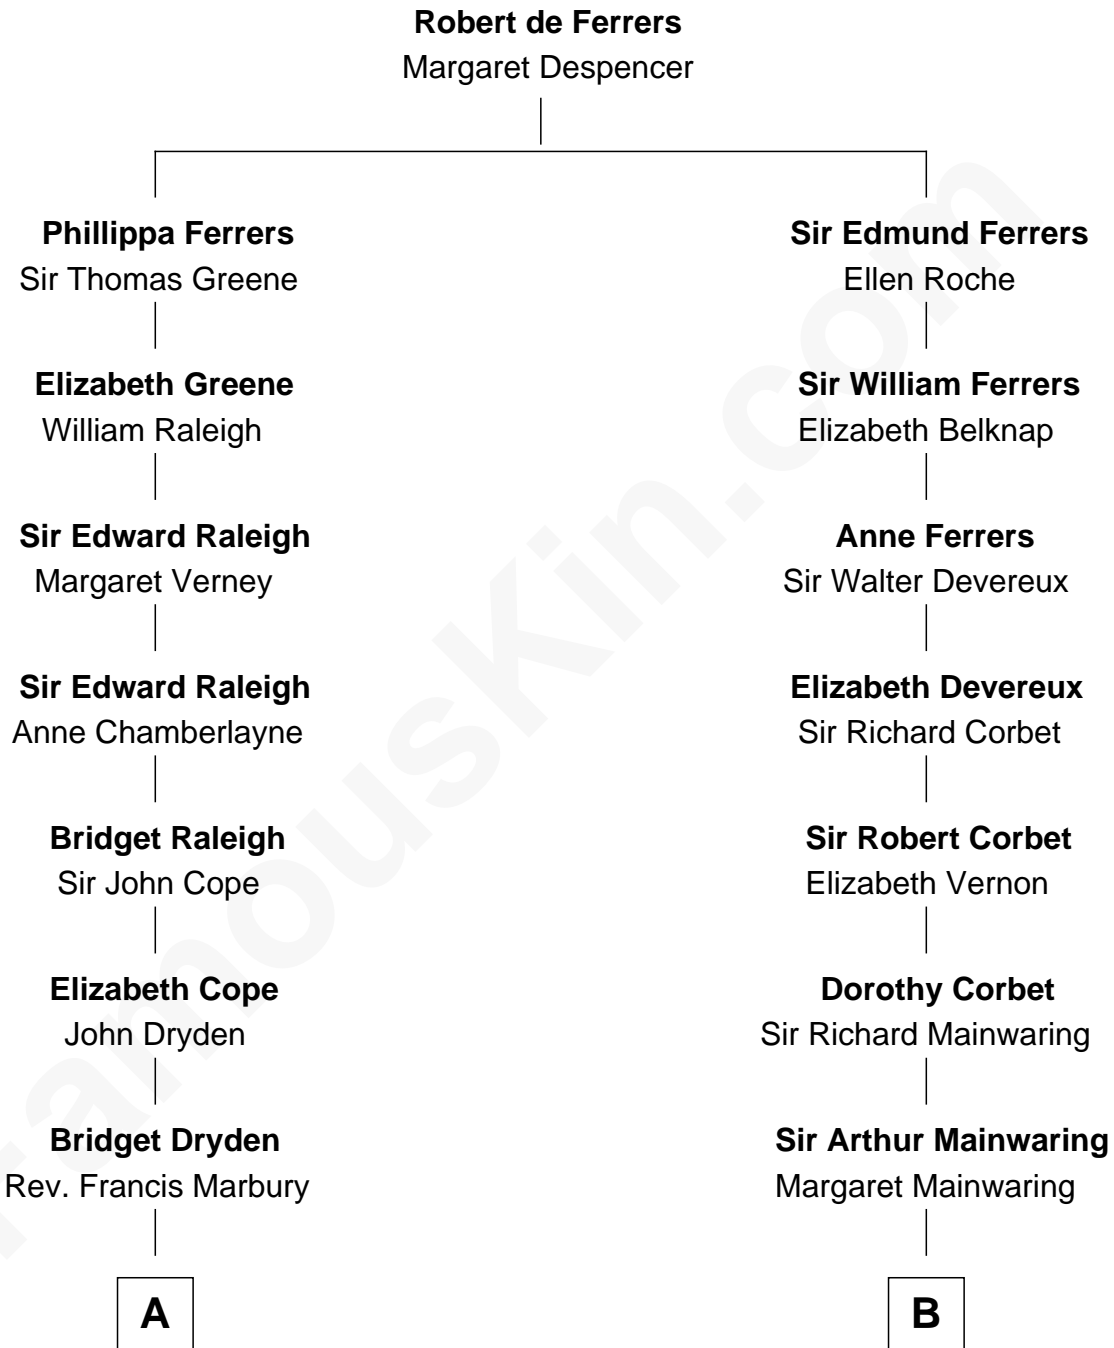

## Relationship Chart of

### Jeb Bush

43rd Governor of Florida

16th cousin 4 times removed of

### Grover Cleveland

22nd and 24th U.S. President

FamousKin.com