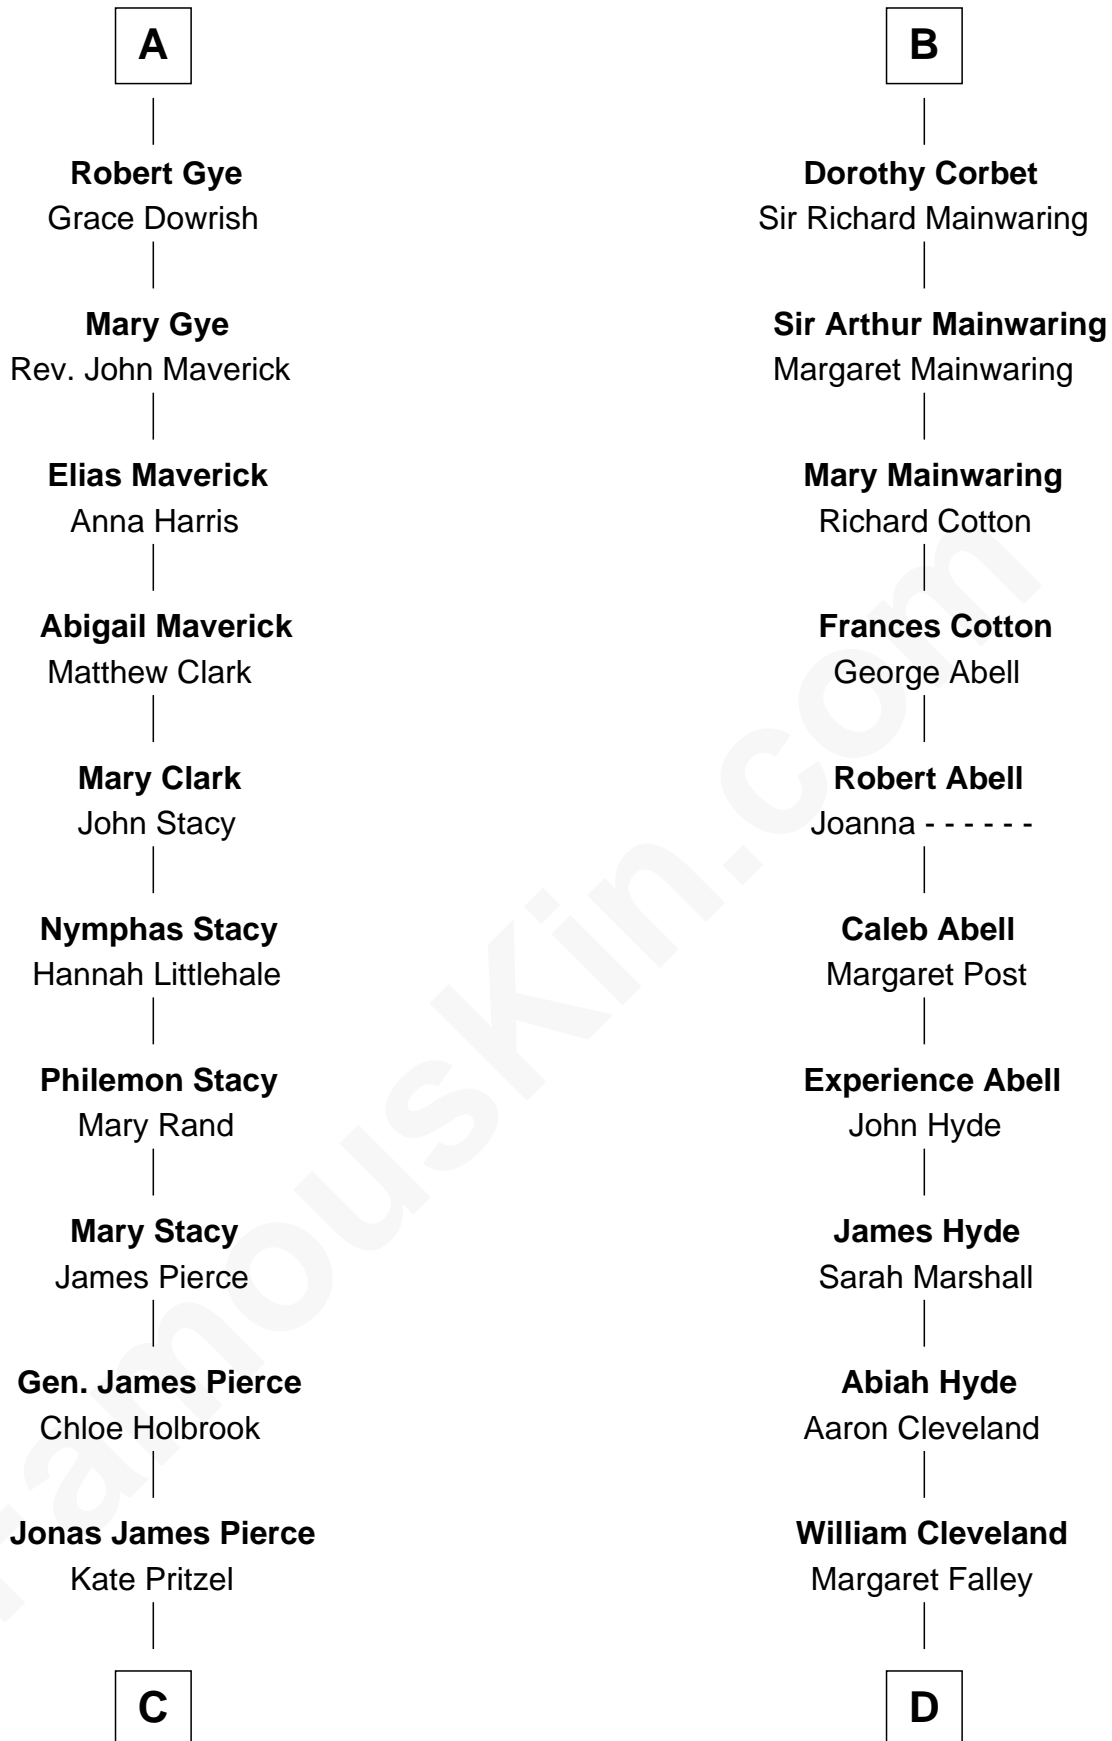

FamousKin.com

Relationship Chart of

Jeb Bush

43rd Governor of Florida

18th cousin 2 times removed of

Grover Cleveland

22nd and 24th U.S. President

FamousKin.com