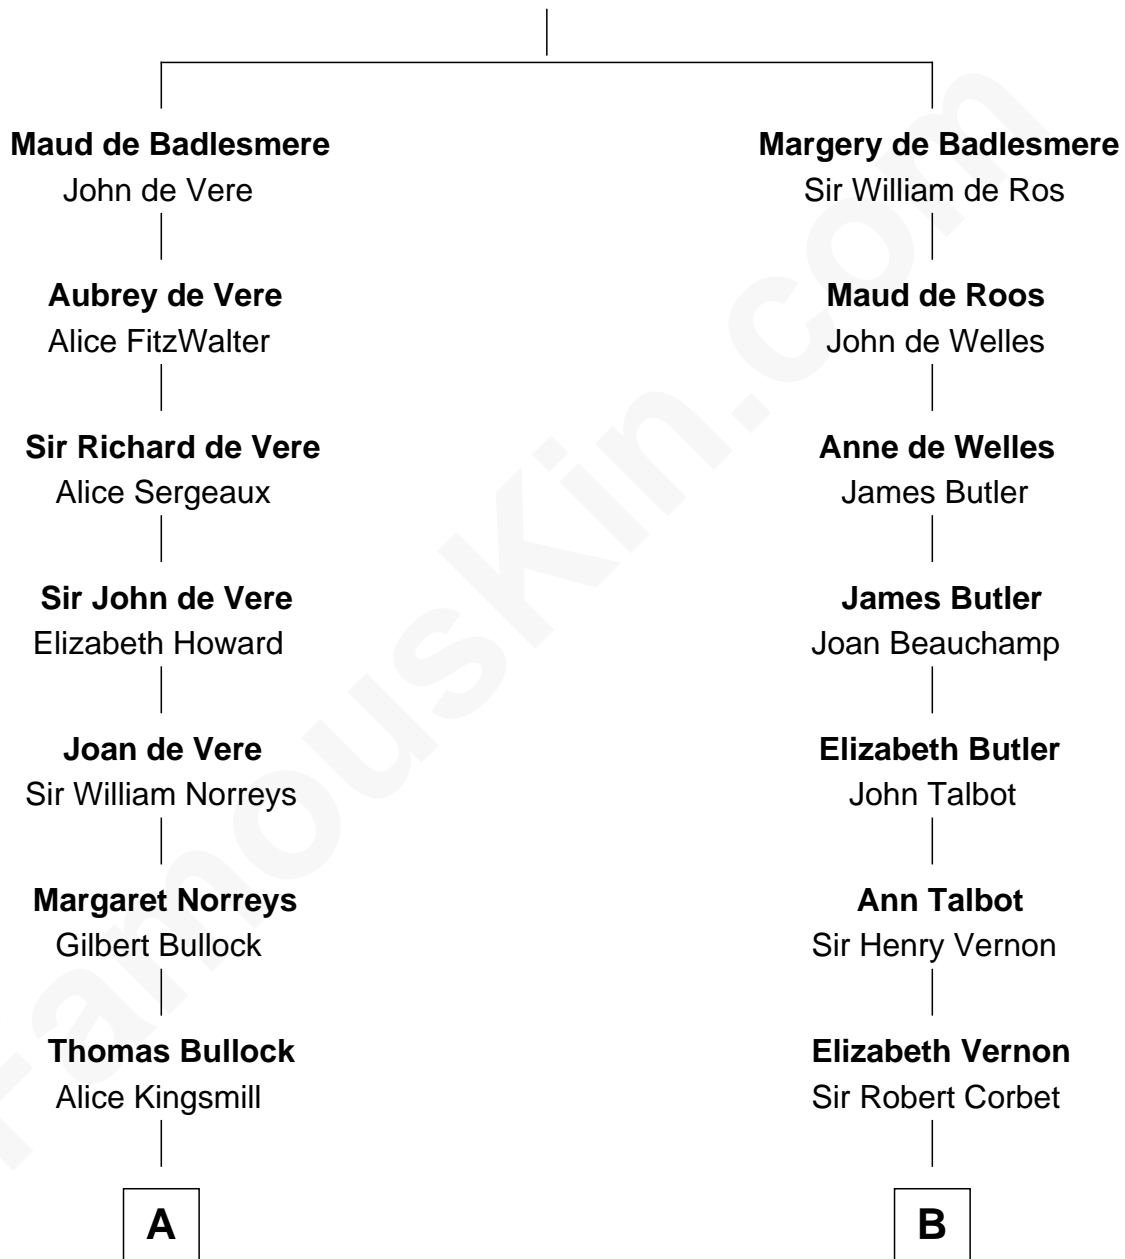

FamousKin.com

Relationship Chart of

Jeb Bush

43rd Governor of Florida

18th cousin 3 times removed of

Grover Cleveland

22nd and 24th U.S. President

Bartholomew de Badlesmere

Margaret de Clare

FamousKin.com