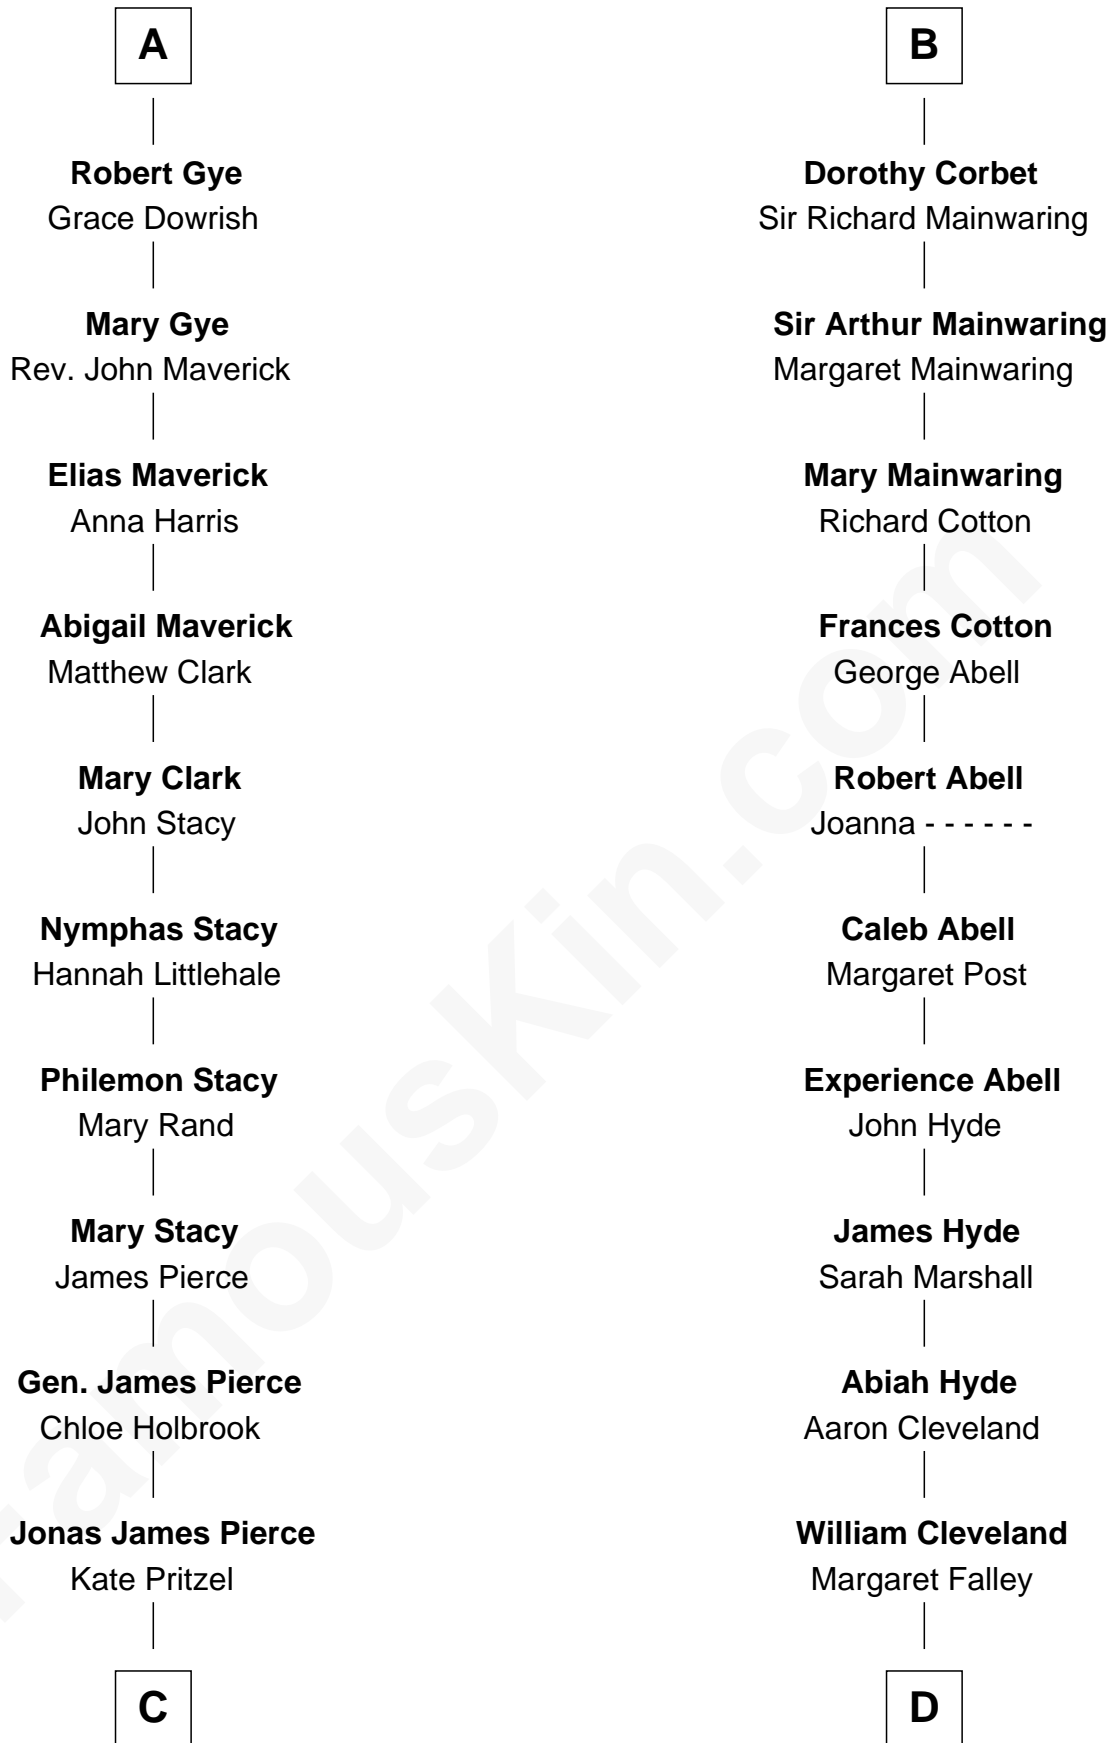

FamousKin.com

Relationship Chart of

Jeb Bush

43rd Governor of Florida

18th cousin 2 times removed of

Grover Cleveland

22nd and 24th U.S. President

Edmund Fitzalan
Alice de Warenne

FamousKin.com