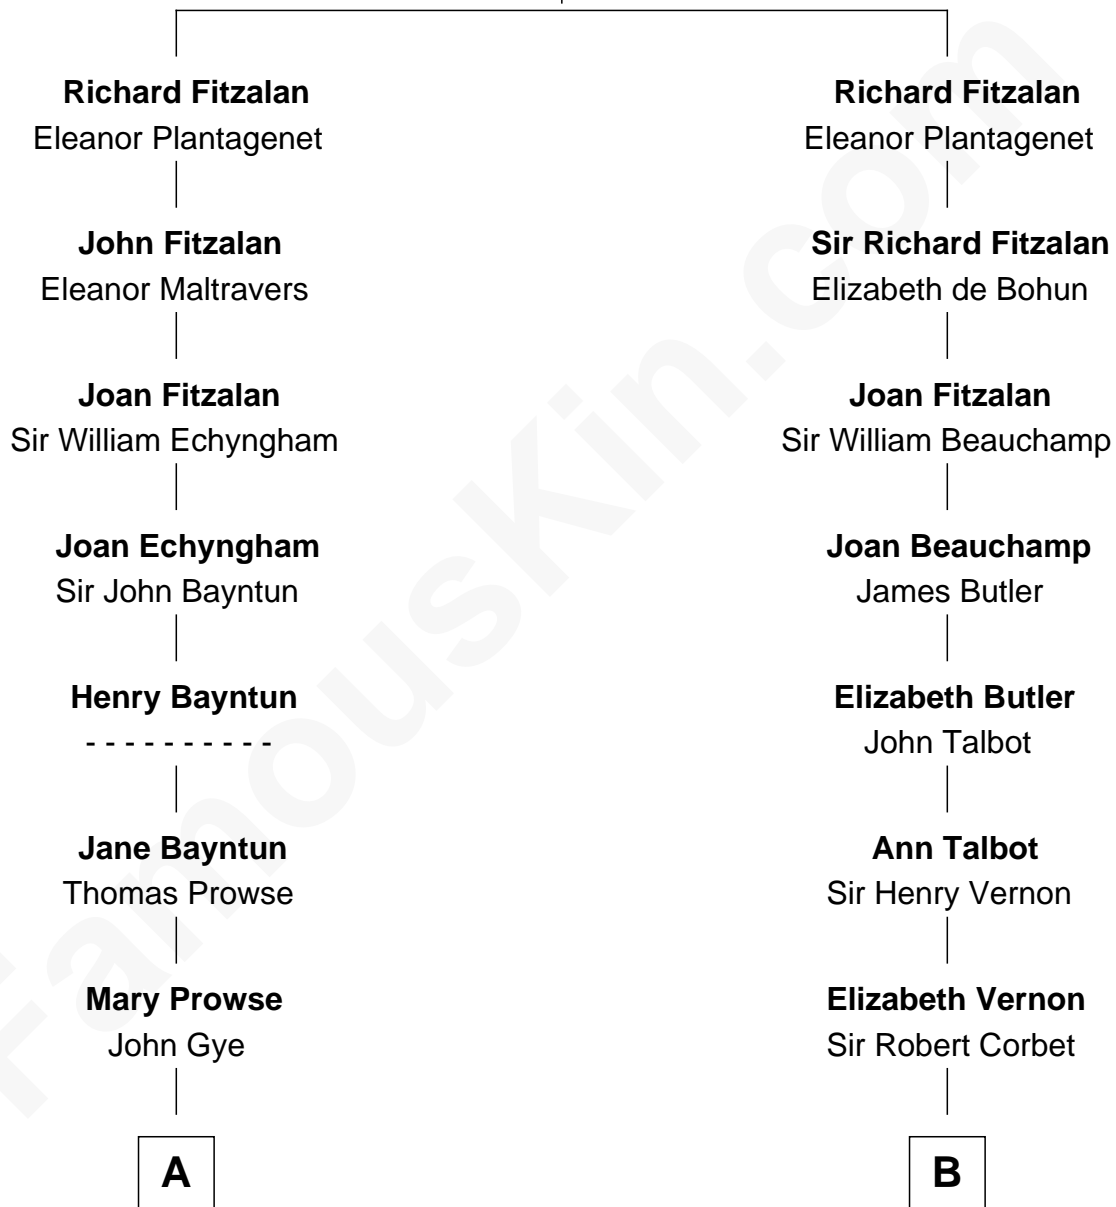

FamousKin.com

Relationship Chart of

Jeb Bush

43rd Governor of Florida

18th cousin 2 times removed of

Grover Cleveland

22nd and 24th U.S. President

Edmund Fitzalan
Alice de Warenne

FamousKin.com