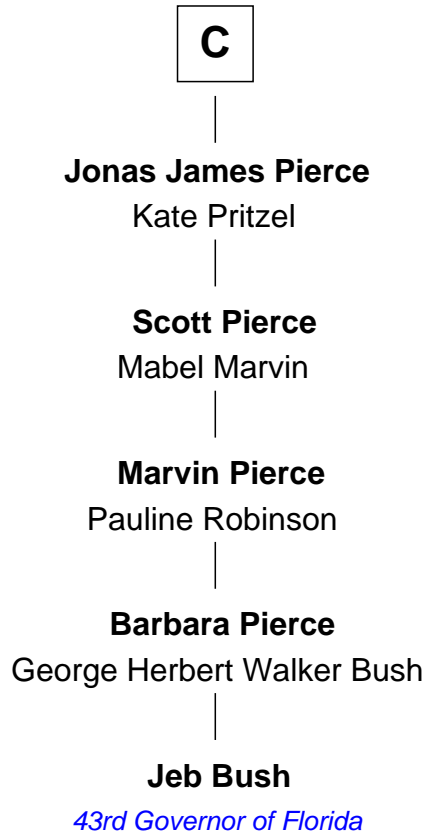

## Relationship Chart of

### Jeb Bush

43rd Governor of Florida

15th cousin 6 times removed of

### Grover Cleveland

22nd and 24th U.S. President

**Sir Maurice de Berkeley**

Eve la Zouche

FamousKin.com