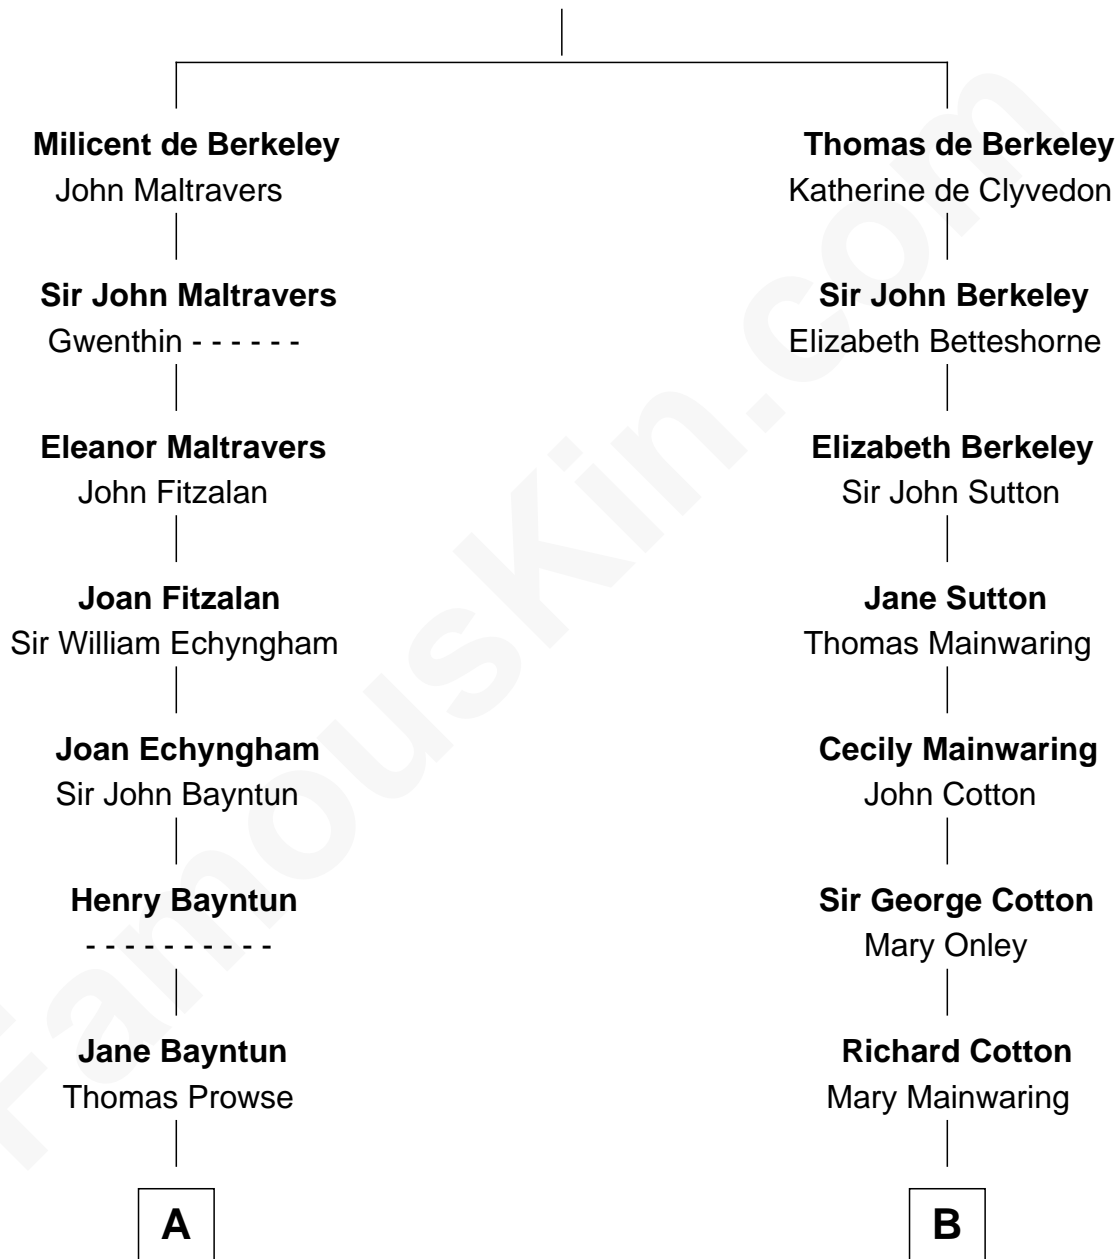

## Relationship Chart of

### Jeb Bush

43rd Governor of Florida

15th cousin 6 times removed of

### Grover Cleveland

22nd and 24th U.S. President

**Sir Maurice de Berkeley**

Eve la Zouche

FamousKin.com