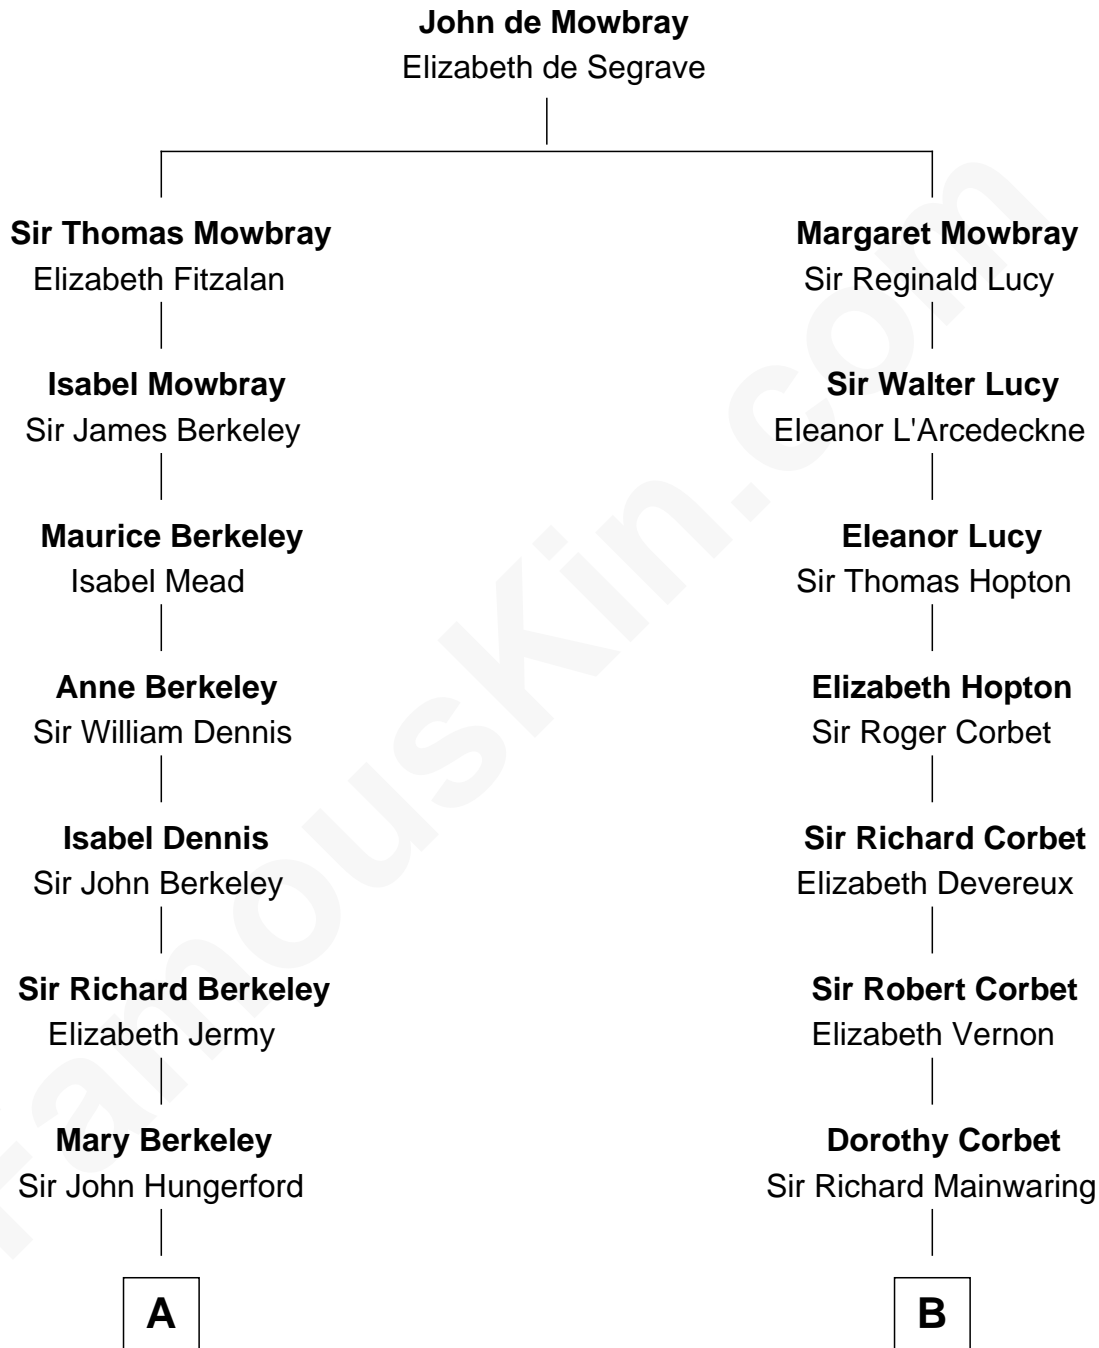

FamousKin.com

Relationship Chart of

Jeb Bush

43rd Governor of Florida

17th cousin 3 times removed of

Grover Cleveland

22nd and 24th U.S. President

FamousKin.com