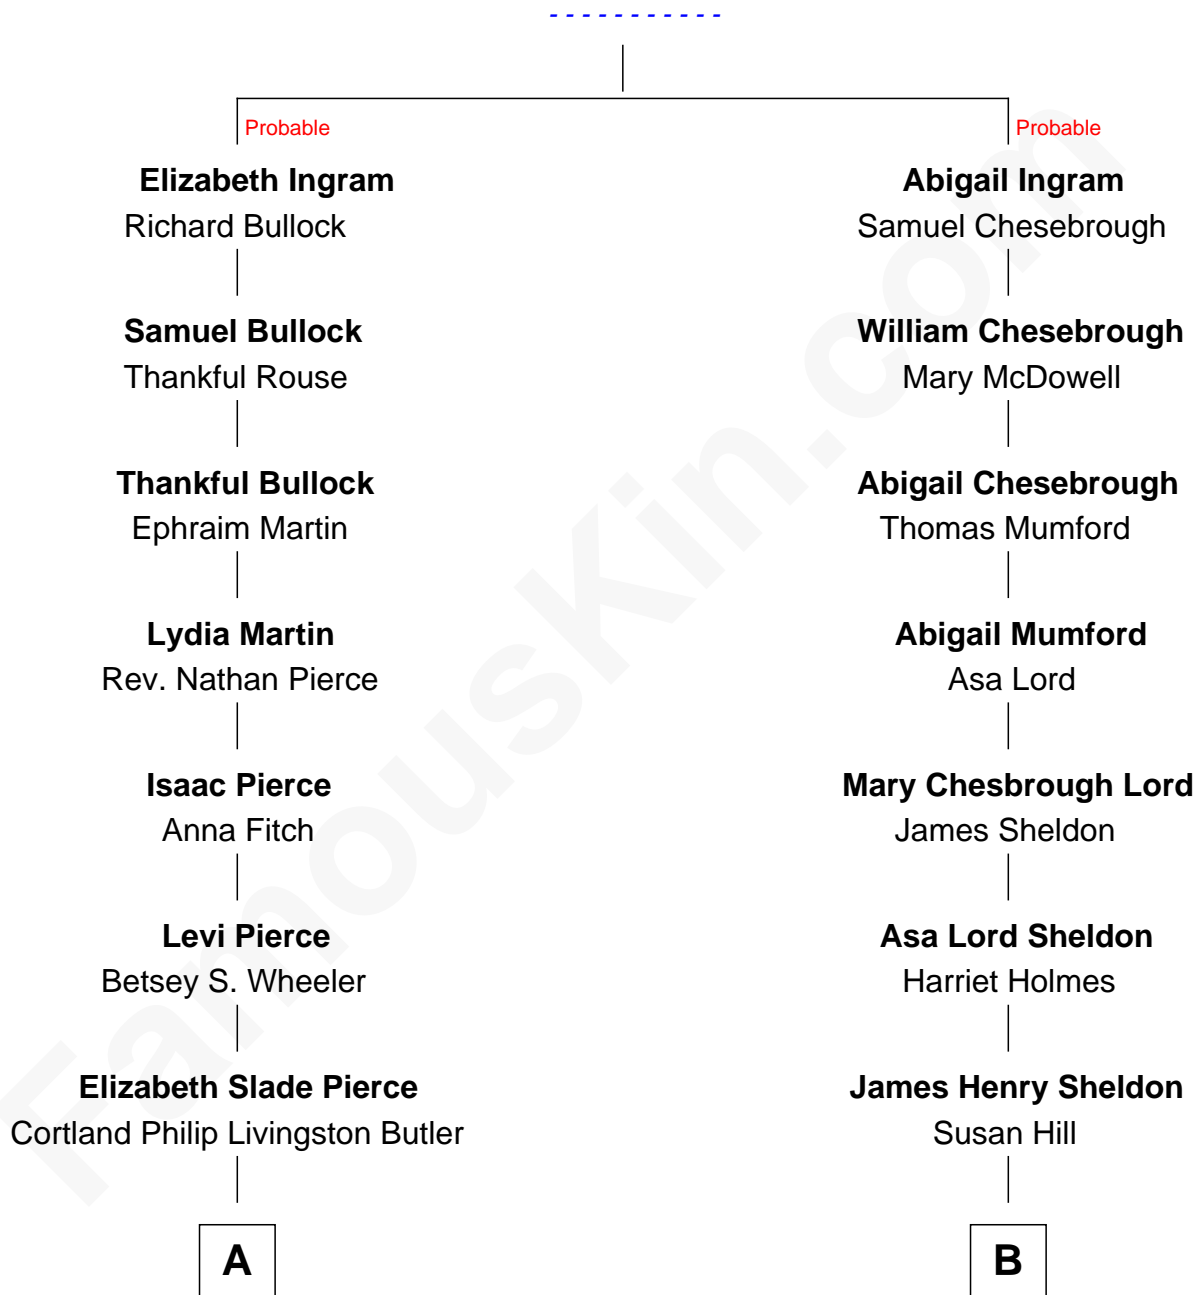

FamousKin.com

Relationship Chart of

Jeb Bush

43rd Governor of Florida

9th cousin 2 times removed of

Mamie (Doud) Eisenhower

First Lady of President Dwight Eisenhower

Richard Ingram

A

Mary Elizabeth Butler
Robert Emmet Sheldon

Flora Sheldon
Samuel Prescott Bush

Prescott Sheldon Bush
Dorothy Wear Walker

George Herbert Walker Bush
Barbara Pierce

Jeb Bush
43rd Governor of Florida

B

Mary Cornelia Sheldon
Royal Houghton Doud

John Sheldon Doud
Elivera Mathilda Carlson

Mamie (Doud) Eisenhower
First Lady of Dwight Eisenhower

FamousKin.com