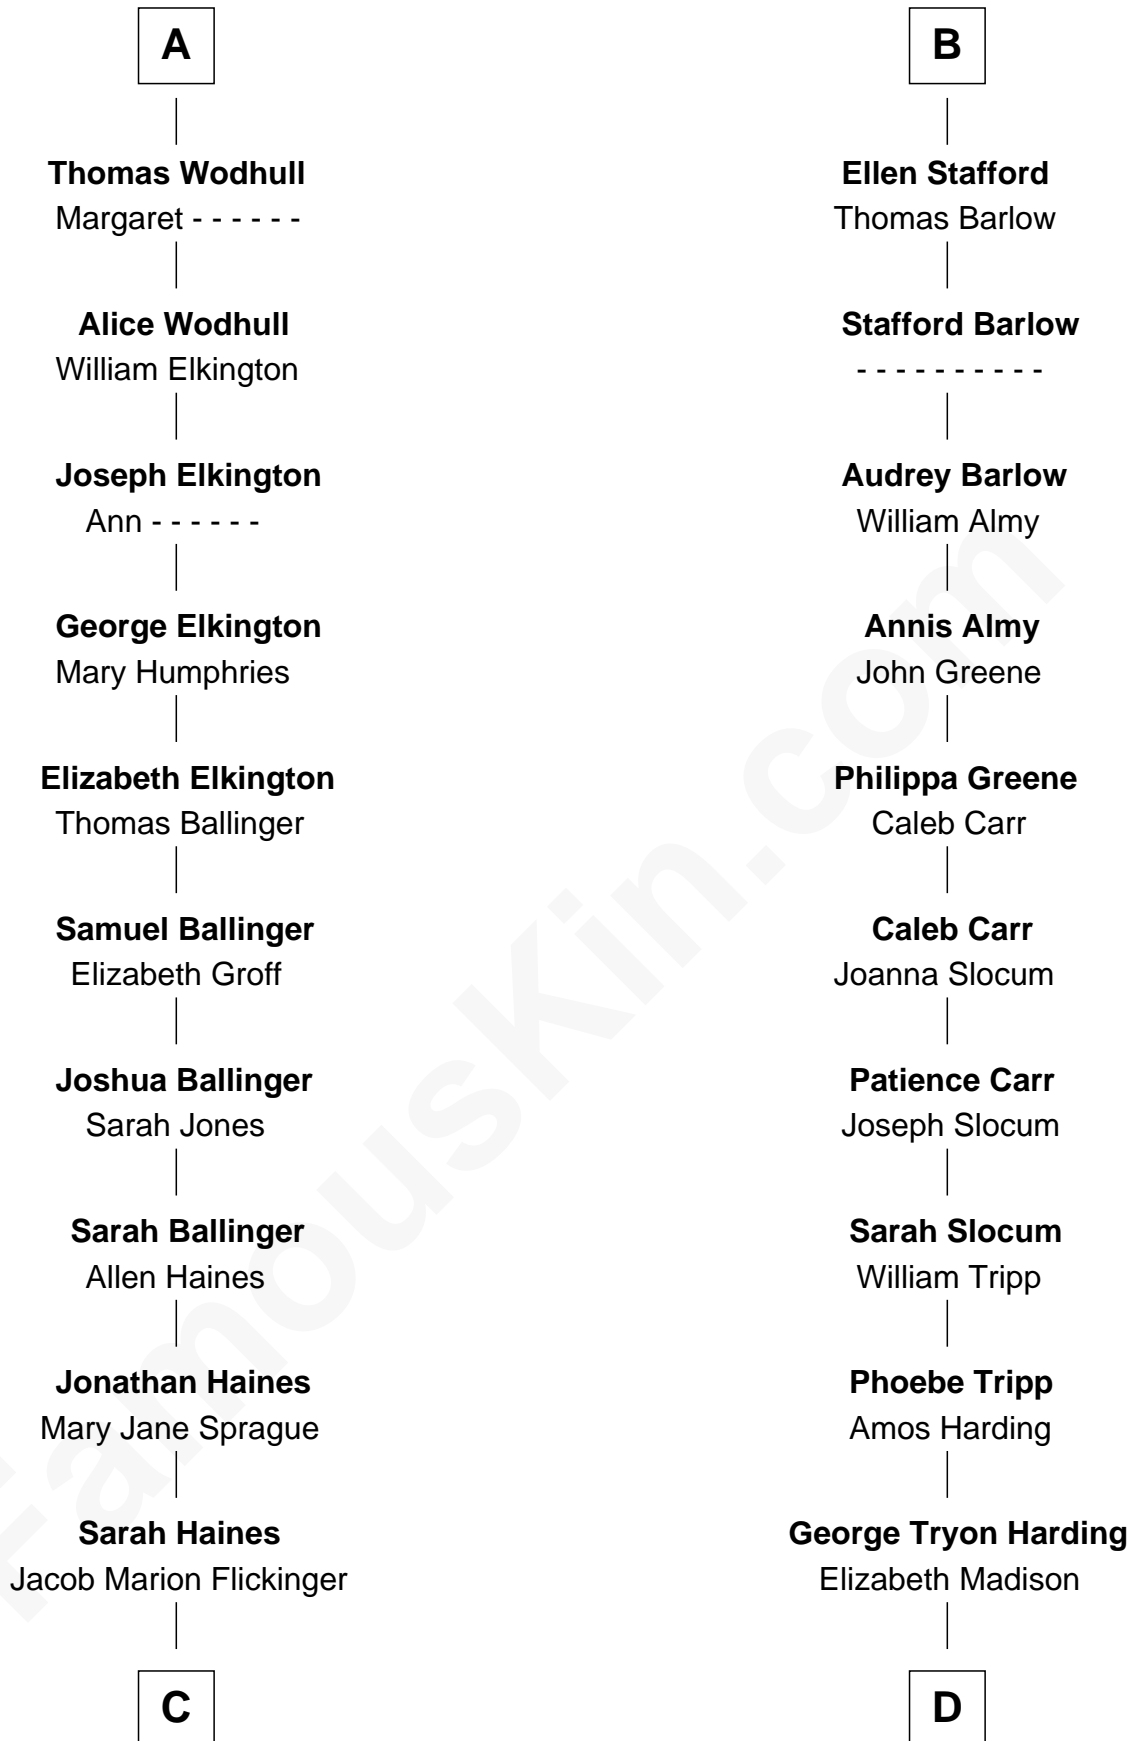

FamousKin.com

Relationship Chart of

Jeb Bush

43rd Governor of Florida

19th cousin 1 time removed of

Warren G. Harding
29th U.S. President

Sir Warin Trussell
Maud de St. Philibert

Sir Laurence Trussell
Matilda de Charnells

Sir William Trussell
Margery Ludlow

Isabel Trussell
Thomas Wodhull

John Wodhull
Joan Etwell

Fulk Wodhull
Anne Newenham

Lawrence Wodhull
Elizabeth Hall

Fulke Wodhull
Alice Wickliffe

A

Maud Trussell

Sir John de Hastang

Maud de Hastang
Ralph Stafford

Sir Humphrey Stafford
Elizabeth Burdet

Sir Humphrey Stafford
Eleanor Aylesbury

Humphrey Stafford
Katherine Fray

Sir Humphrey Stafford
Margaret Fogge

Sir Humphrey Stafford
Margaret Tame

B

FamousKin.com