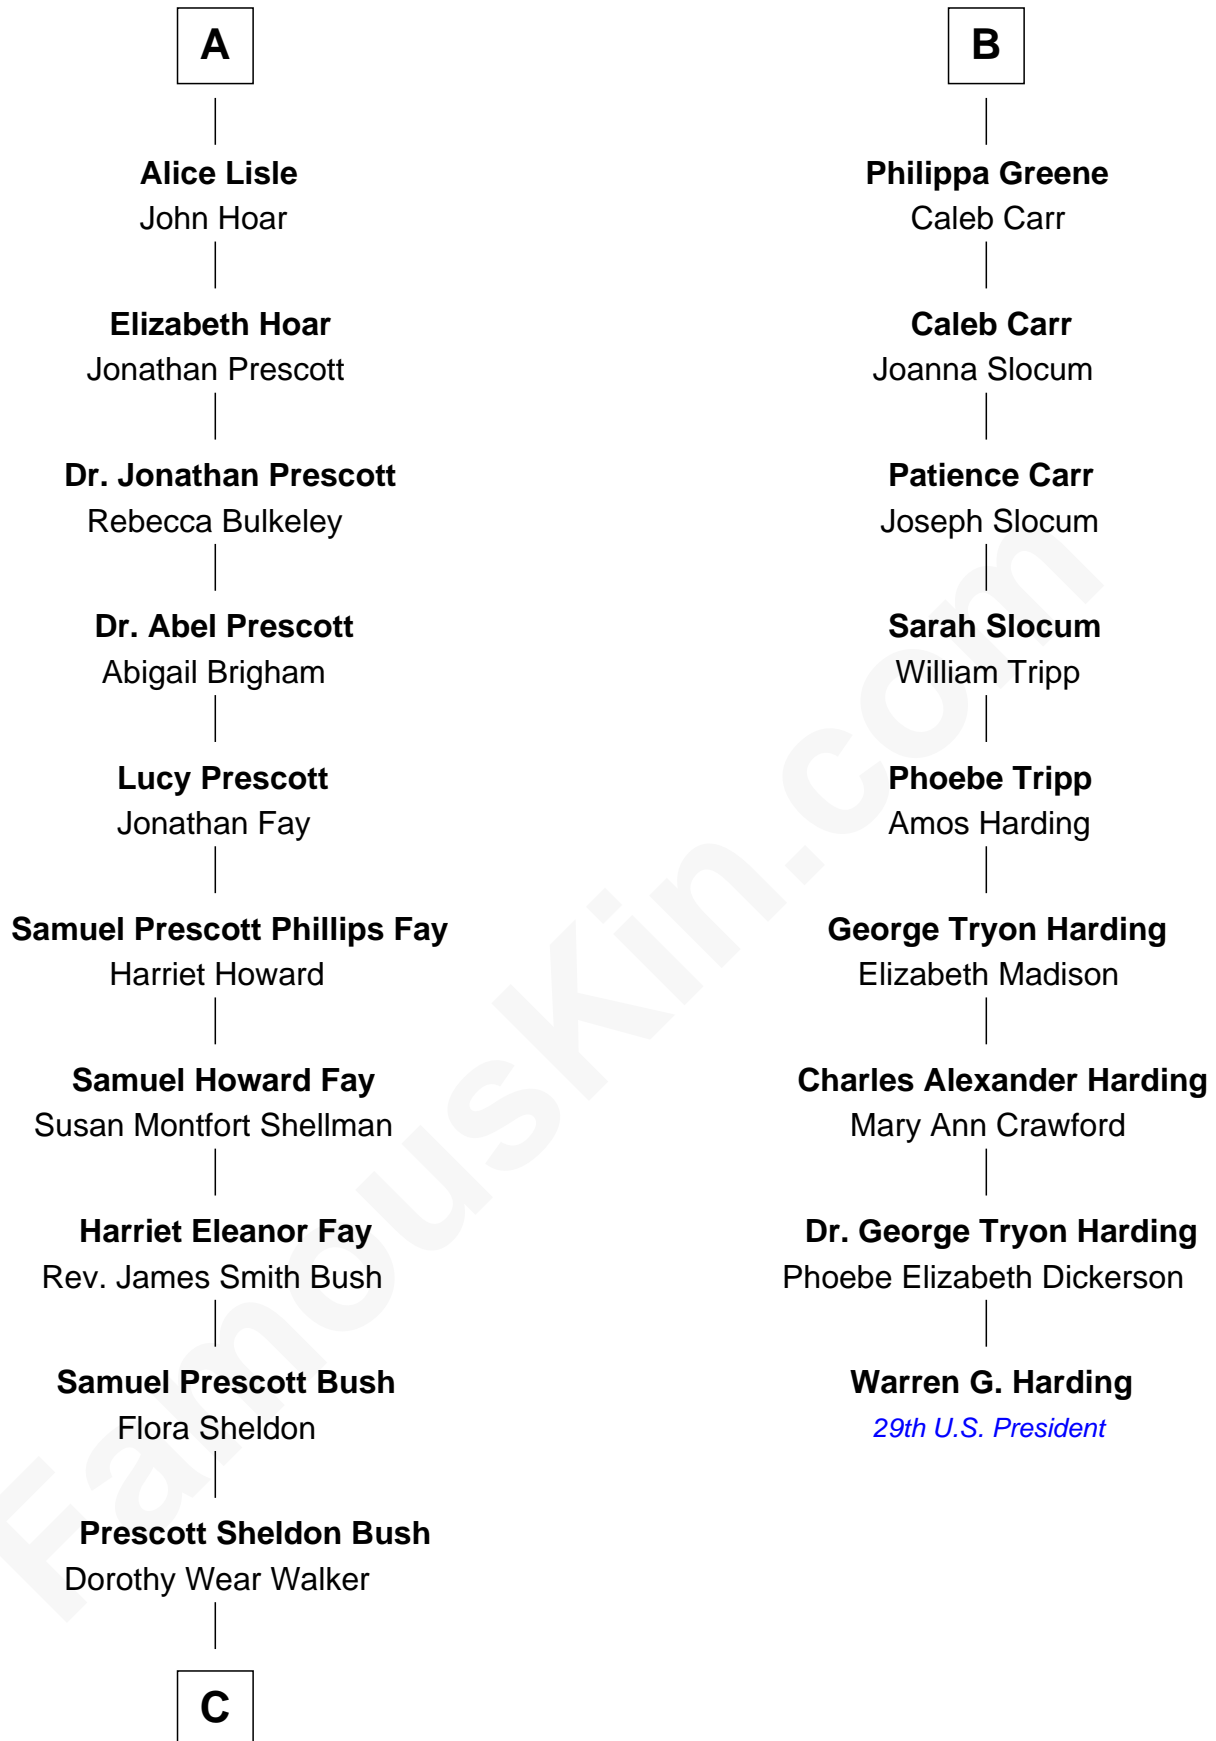

FamousKin.com

Relationship Chart of

Jeb Bush

43rd Governor of Florida

15th cousin 3 times removed of

Warren G. Harding
29th U.S. President

Sir Humphrey Stafford
Eleanor Aylesbury

C

George Herbert Walker Bush

Barbara Pierce

Jeb Bush

43rd Governor of Florida

FamousKin.com