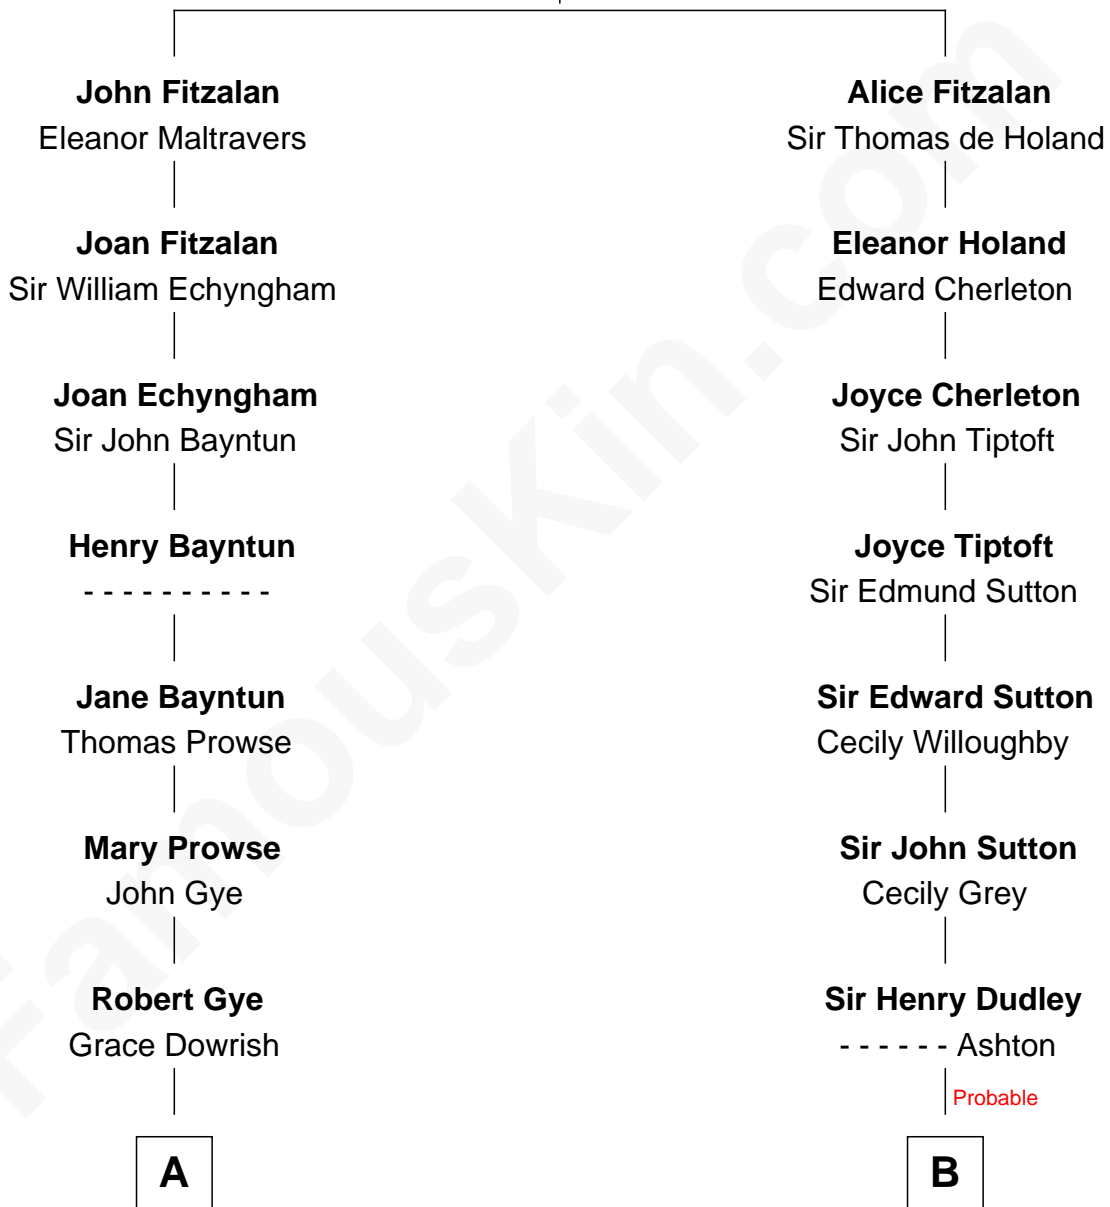

FamousKin.com Relationship Chart of

Jeb Bush

43rd Governor of Florida

19th cousin of

Herbert Hoover

31st U.S. President

Richard Fitzalan
Eleanor Plantagenet

FamousKin.com