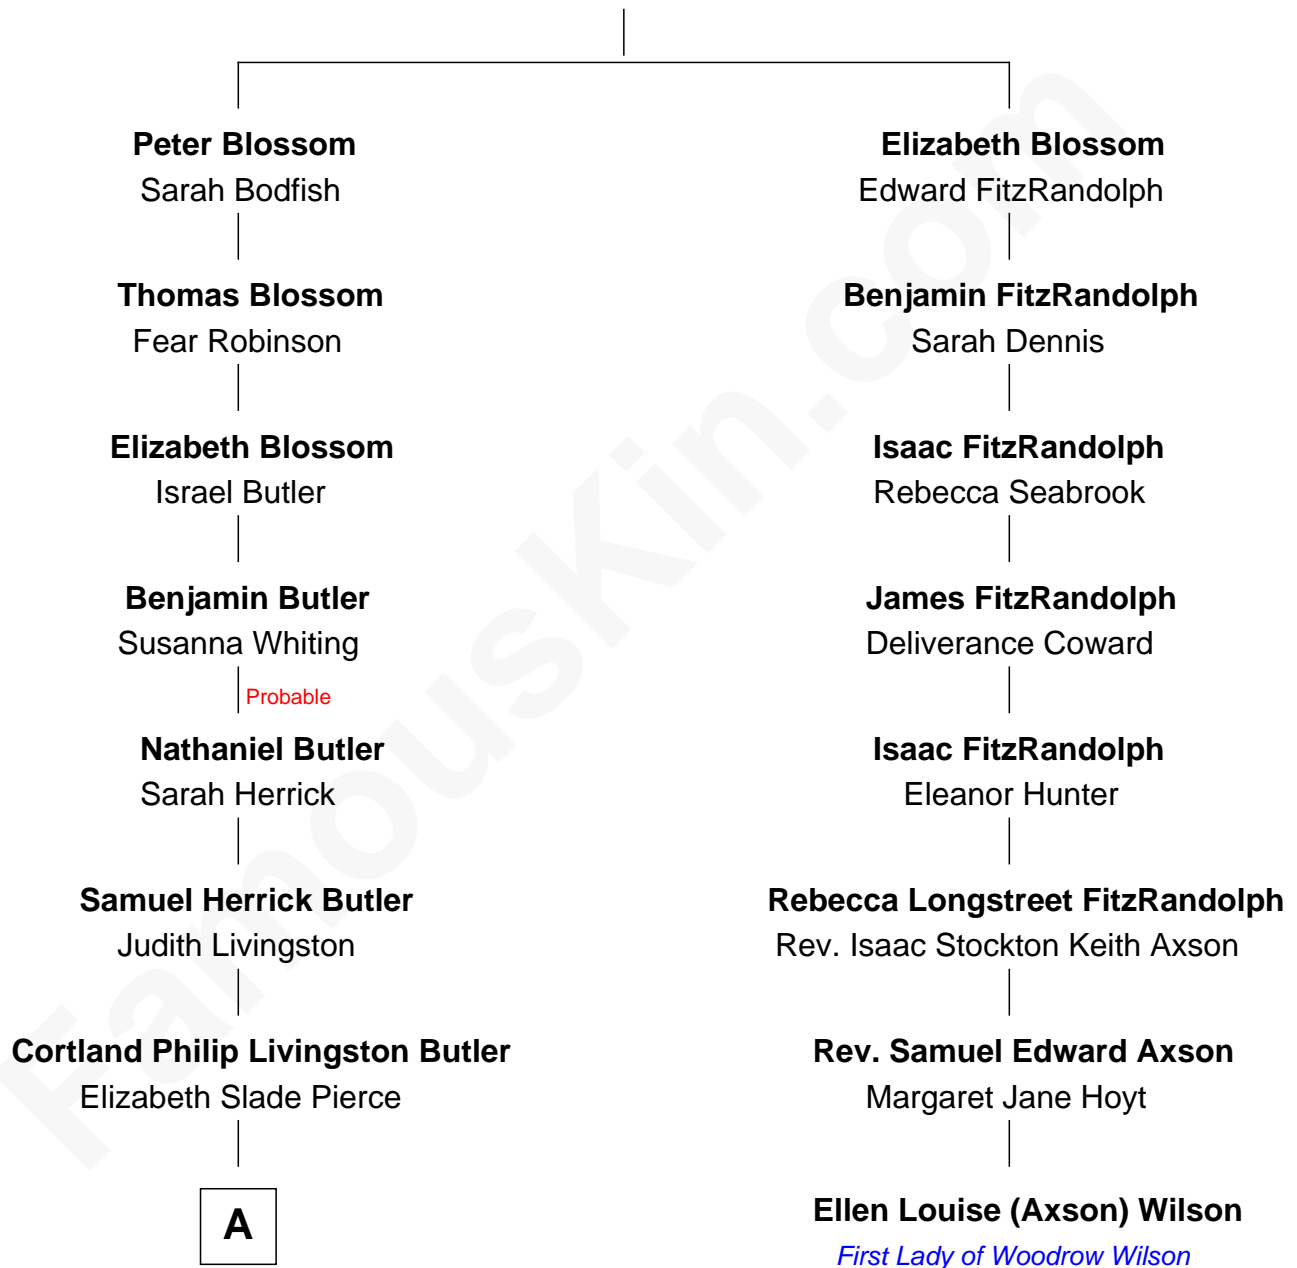

## Relationship Chart of

### Jeb Bush

43rd Governor of Florida

7th cousin 4 times removed of

### Ellen Louise (Axson) Wilson

First Lady of President Woodrow Wilson

**Thomas Blossom**

Anne Elsdon

**A**

—  
**Mary Elizabeth Butler**  
Robert Emmet Sheldon

—  
**Flora Sheldon**  
Samuel Prescott Bush

—  
**Prescott Sheldon Bush**  
Dorothy Wear Walker