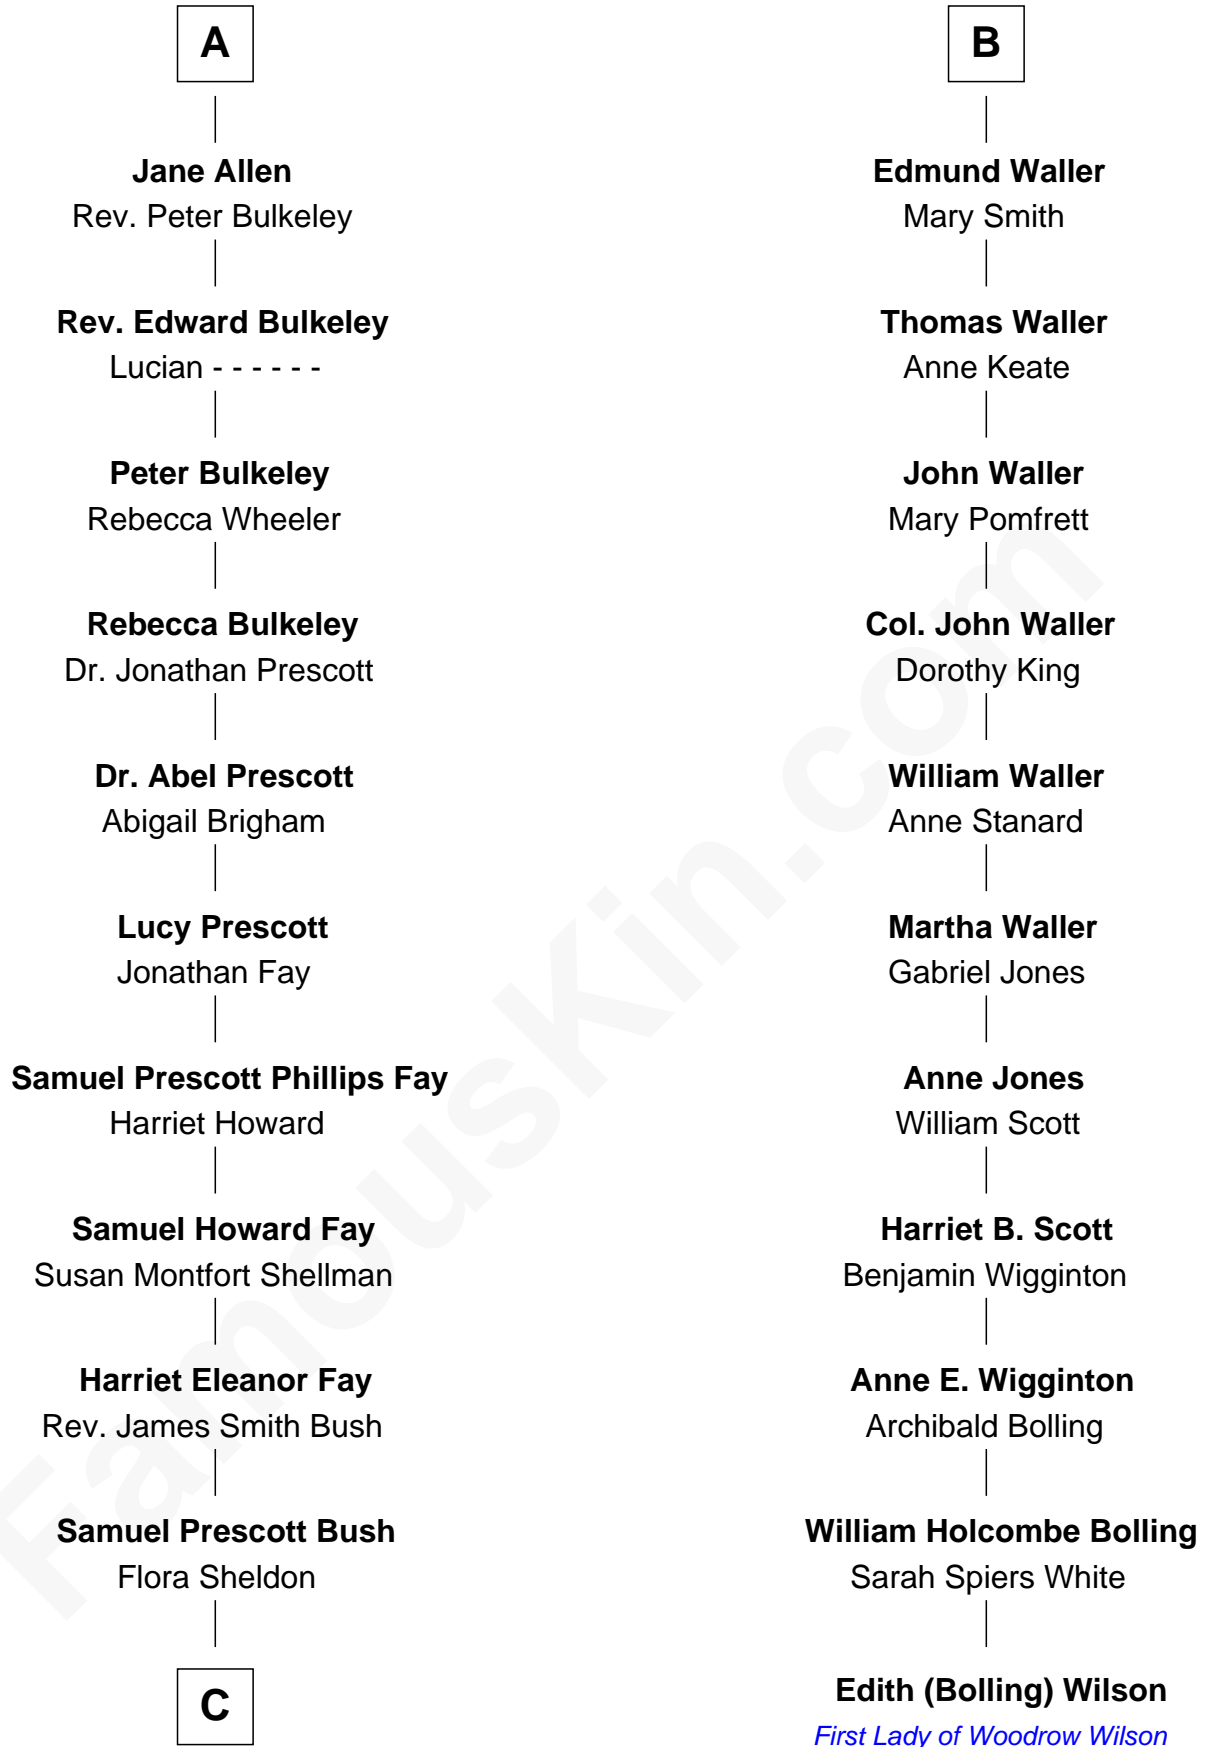

## Relationship Chart of

### Edith (Bolling) Wilson

First Lady of President Woodrow Wilson

**Sir John Boteler**

Alice Plumpton

**C**

—  
**Prescott Sheldon Bush**

Dorothy Wear Walker

—  
**George Herbert Walker Bush**