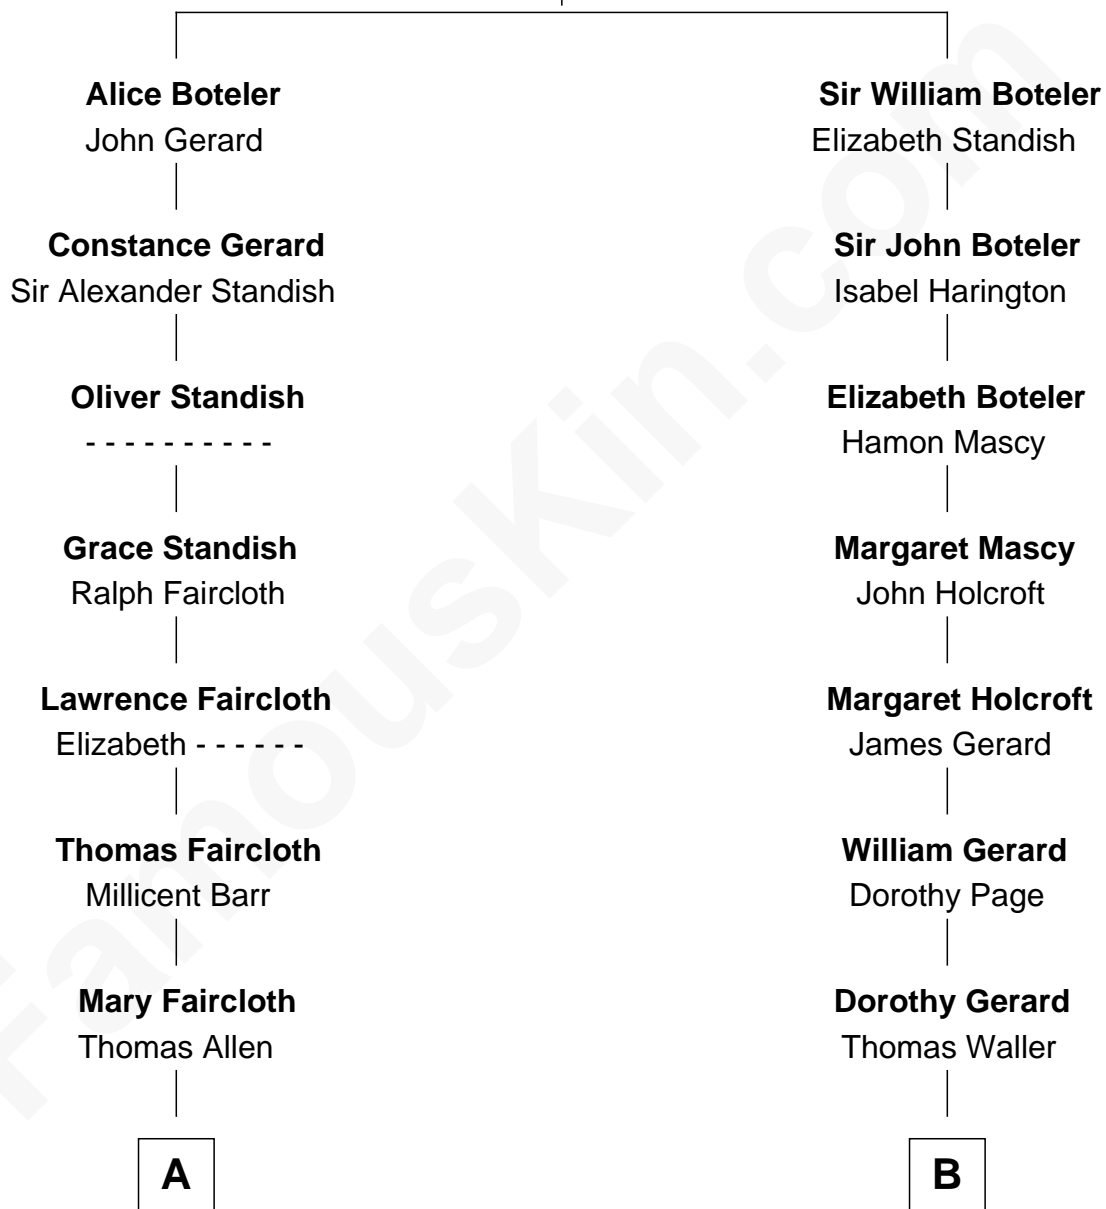

## Relationship Chart of

### Jeb Bush

43rd Governor of Florida

17th cousin 2 times removed of

### Edith (Bolling) Wilson

First Lady of President Woodrow Wilson

**Sir John Boteler**

Alice Plumpton

**C**

—  
**Prescott Sheldon Bush**

Dorothy Wear Walker

—  
**George Herbert Walker Bush**