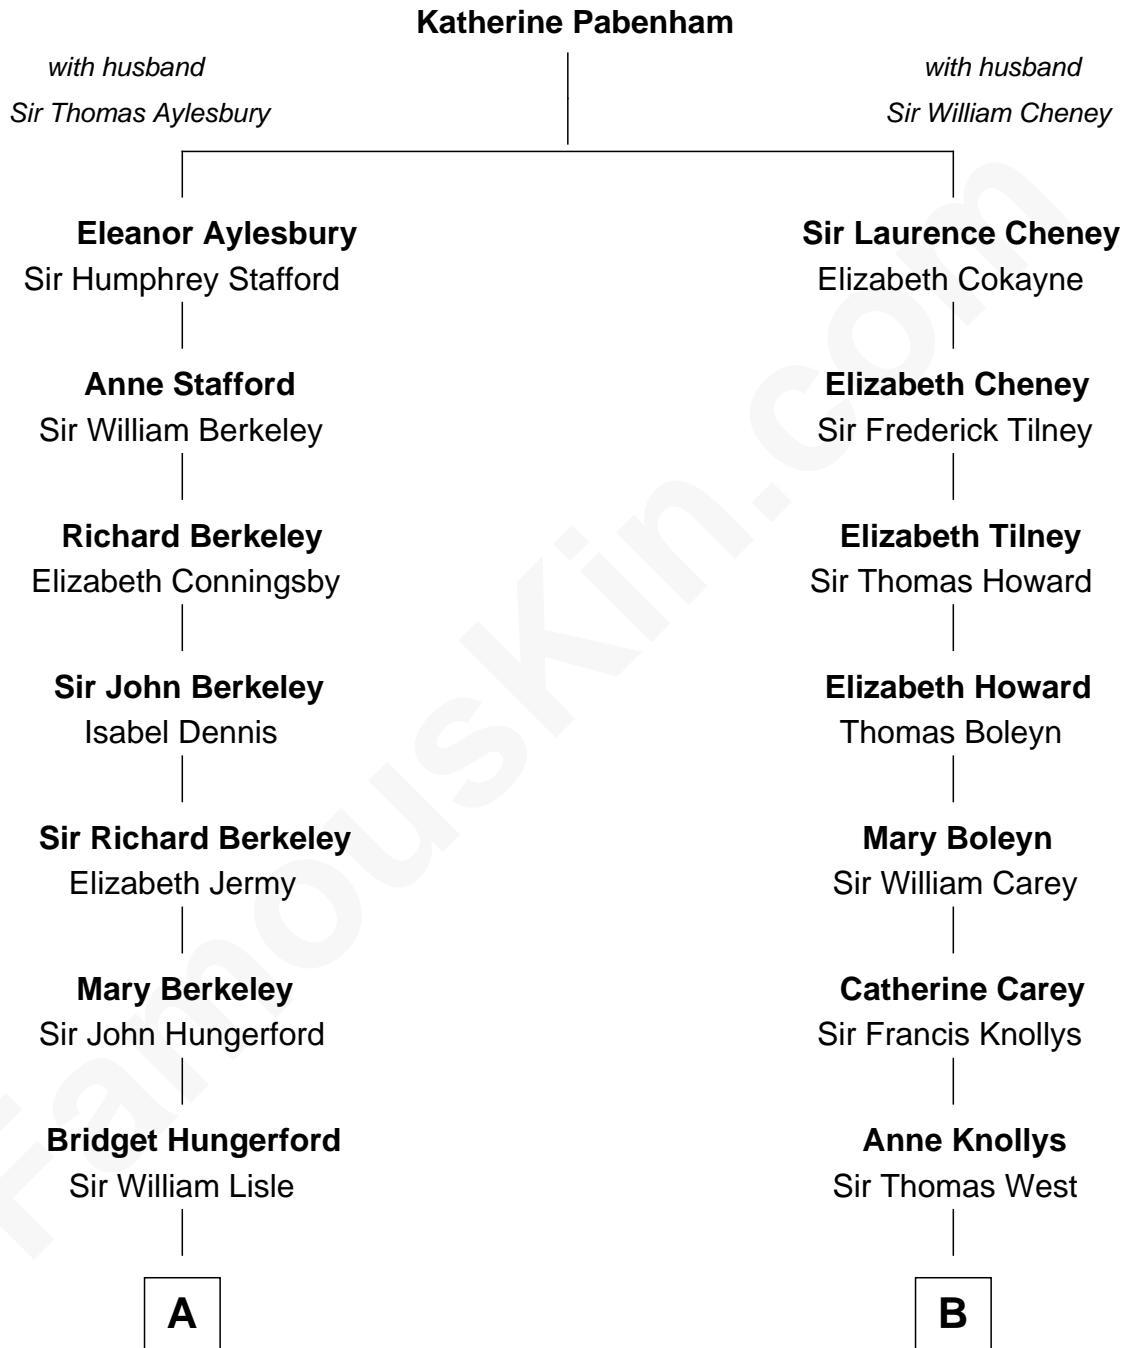

FamousKin.com

Relationship Chart of

Jeb Bush

43rd Governor of Florida

16th cousin 3 times removed of

Edith (Bolling) Wilson

First Lady of President Woodrow Wilson

C

—
Prescott Sheldon Bush

Dorothy Wear Walker

—
George Herbert Walker Bush

Barbara Pierce

—
Jeb Bush

43rd Governor of Florida

FamousKin.com