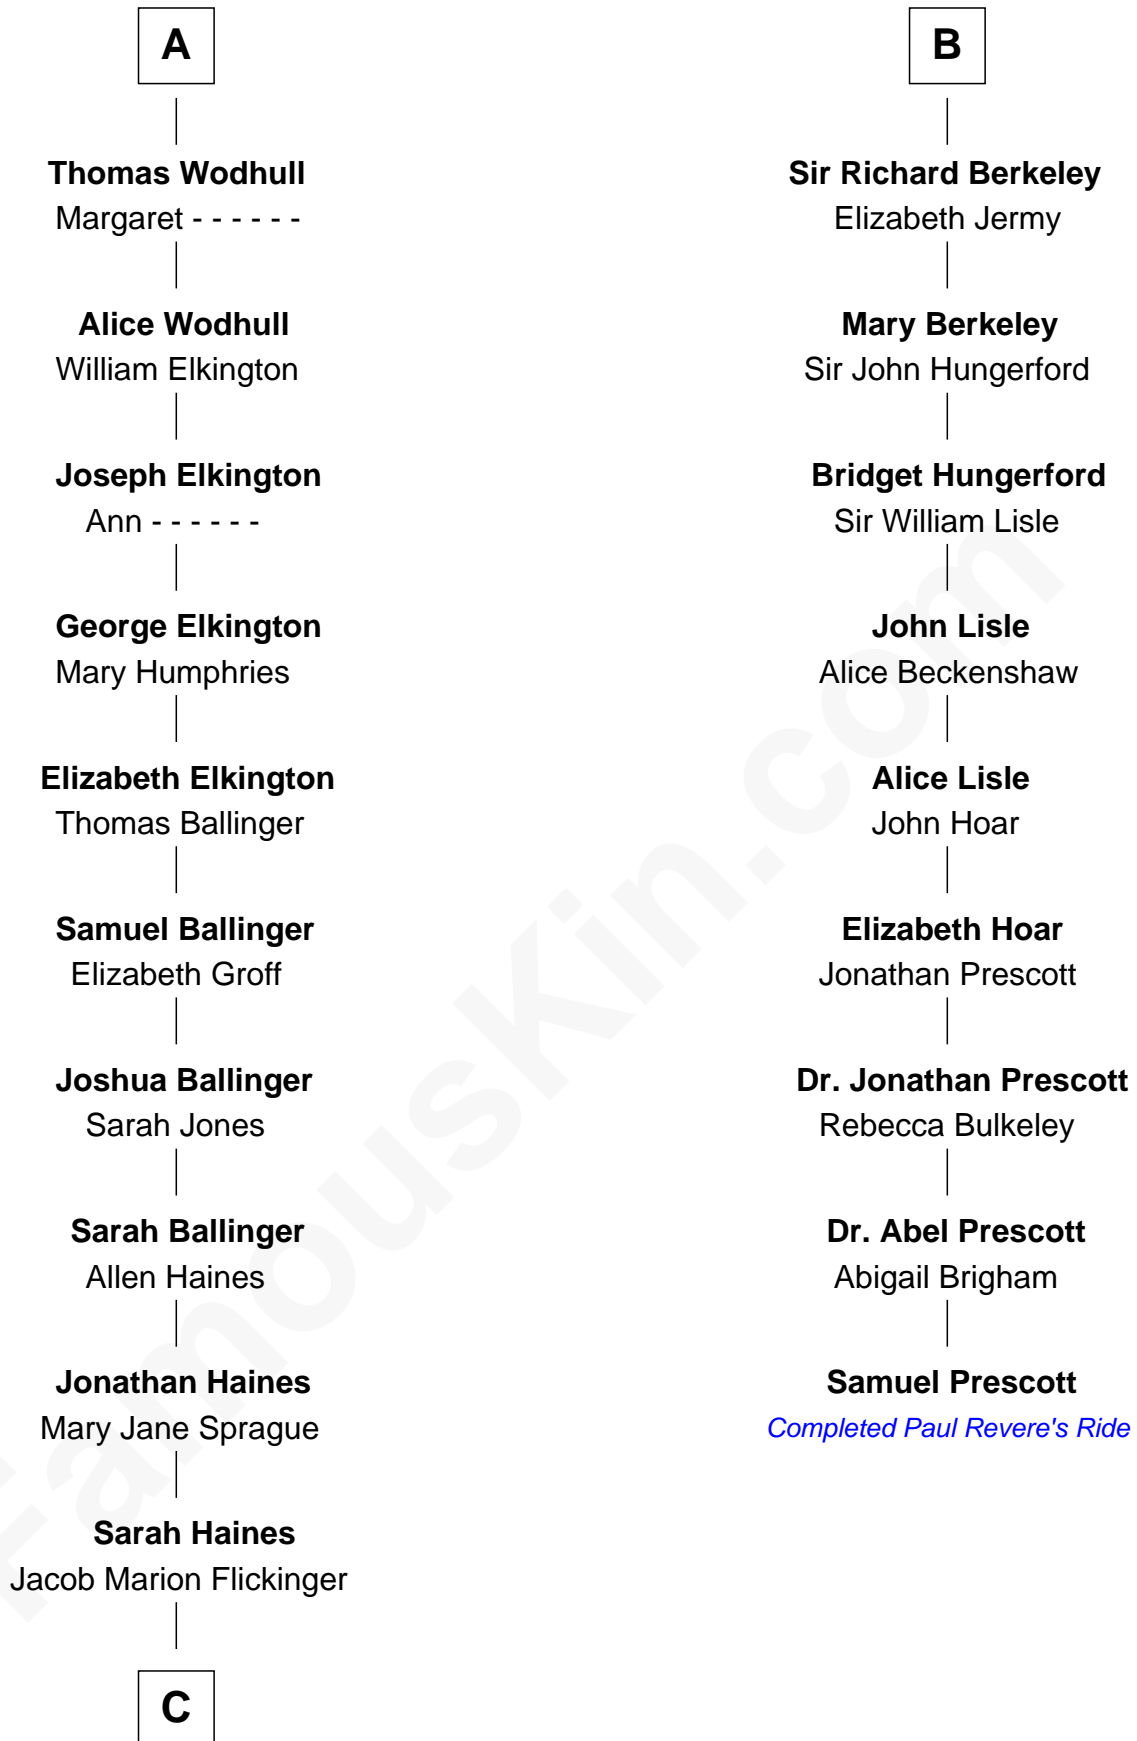

# FamousKin.com Relationship Chart of

**Jeb Bush**

*43rd Governor of Florida*

15th cousin 5 times removed of

**Samuel Prescott**

*Completed Paul Revere's Midnight Ride*

**C**

—  
**Lulu Dell Flickinger**  
James Edgar Robinson

—  
**Pauline Robinson**  
Marvin Pierce

—  
**Barbara Pierce**  
George Herbert Walker Bush

—  
**Jeb Bush**  
*43rd Governor of Florida*

FamousKin.com