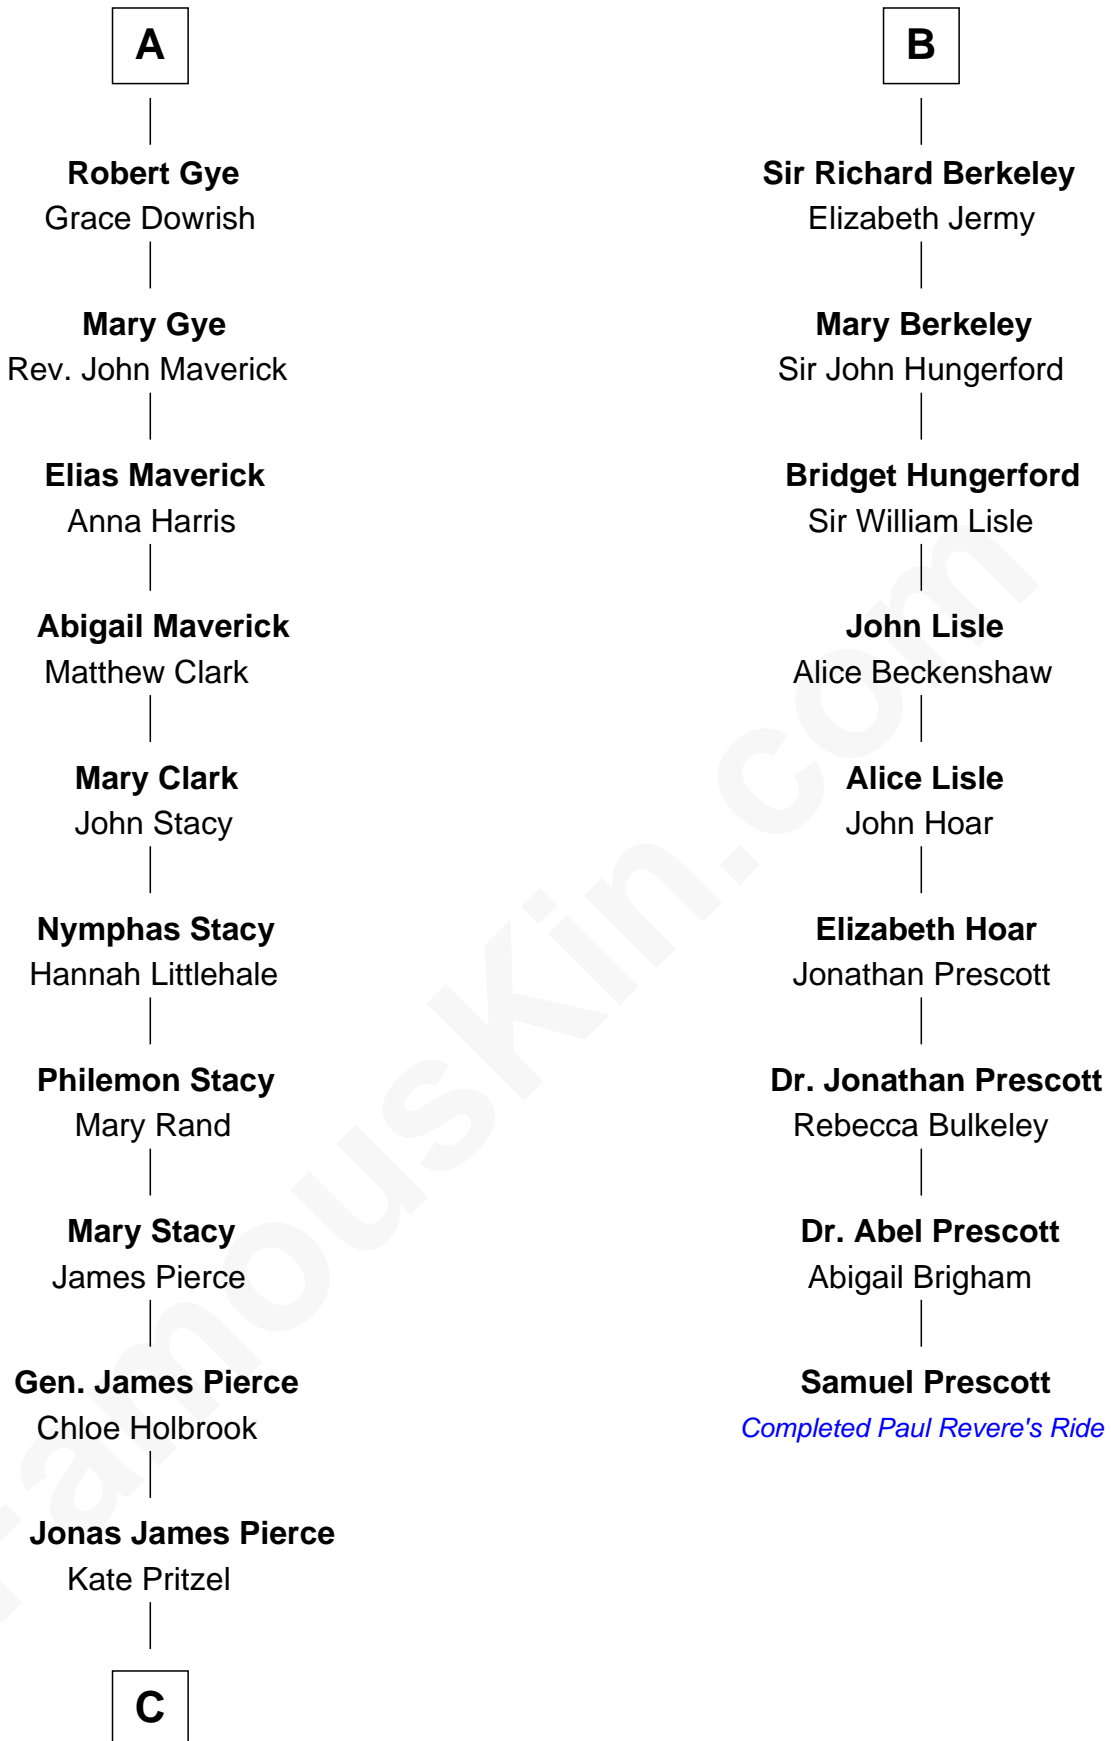

FamousKin.com Relationship Chart of

Jeb Bush

43rd Governor of Florida

15th cousin 5 times removed of

Samuel Prescott

Completed Paul Revere's Midnight Ride

Henry Plantagenet
Maud de Chaworth

FamousKin.com