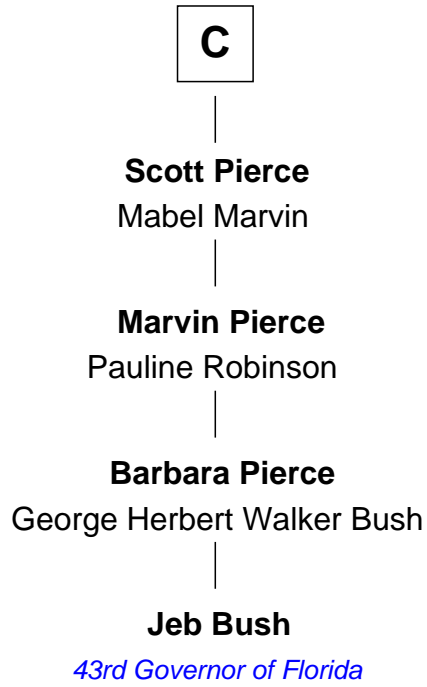

FamousKin.com Relationship Chart of

Jeb Bush

43rd Governor of Florida

15th cousin 5 times removed of

Samuel Prescott

Completed Paul Revere's Midnight Ride

Henry Plantagenet
Maud de Chaworth

FamousKin.com