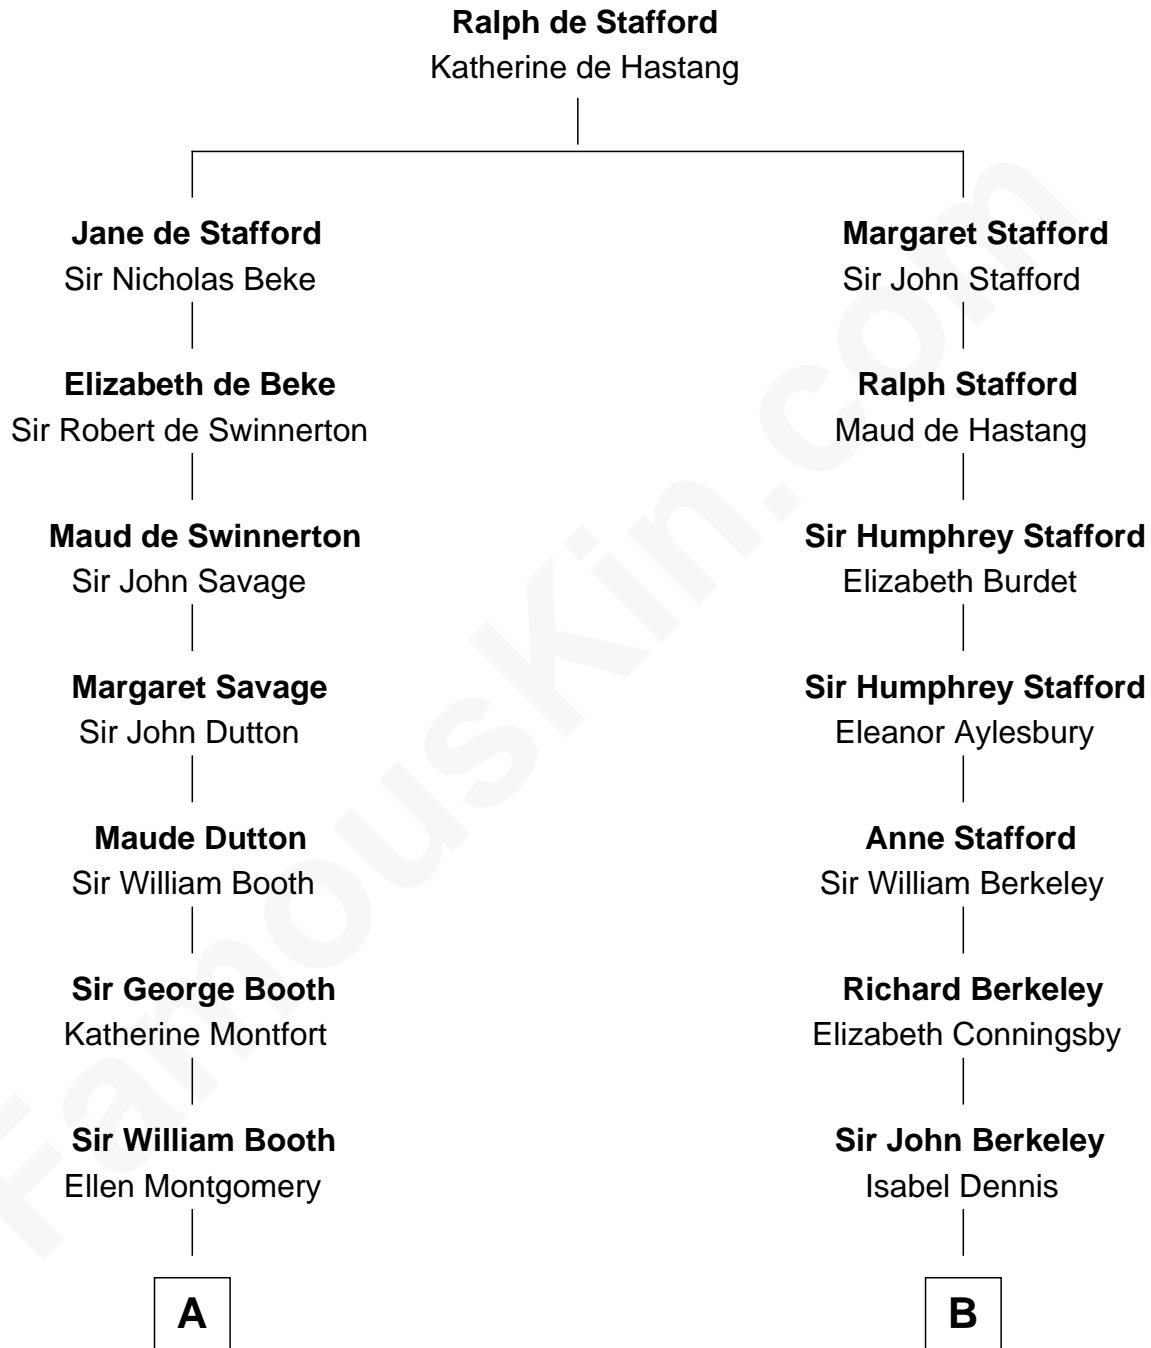

FamousKin.com Relationship Chart of

Jeb Bush

43rd Governor of Florida

15th cousin 6 times removed of

Samuel Prescott

Completed Paul Revere's Midnight Ride

C

Jerome Place Marvin

Martha Ann Stokes

Mabel Marvin

Scott Pierce

Marvin Pierce

Pauline Robinson

Barbara Pierce

George Herbert Walker Bush

Jeb Bush