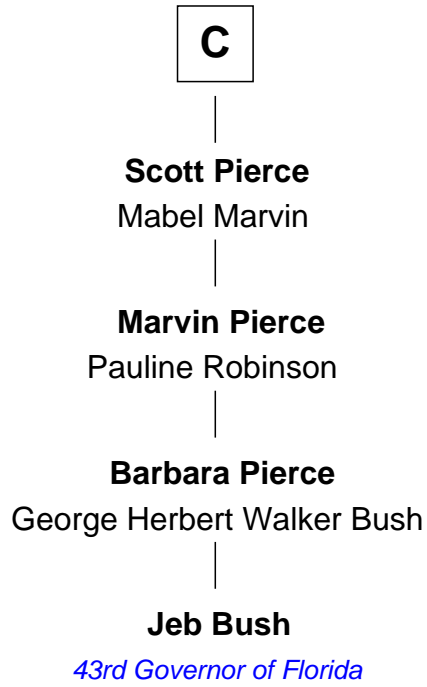

FamousKin.com Relationship Chart of

Jeb Bush

43rd Governor of Florida

15th cousin 5 times removed of

Samuel Prescott

Completed Paul Revere's Midnight Ride

Edmund Fitzalan

Alice de Warenne