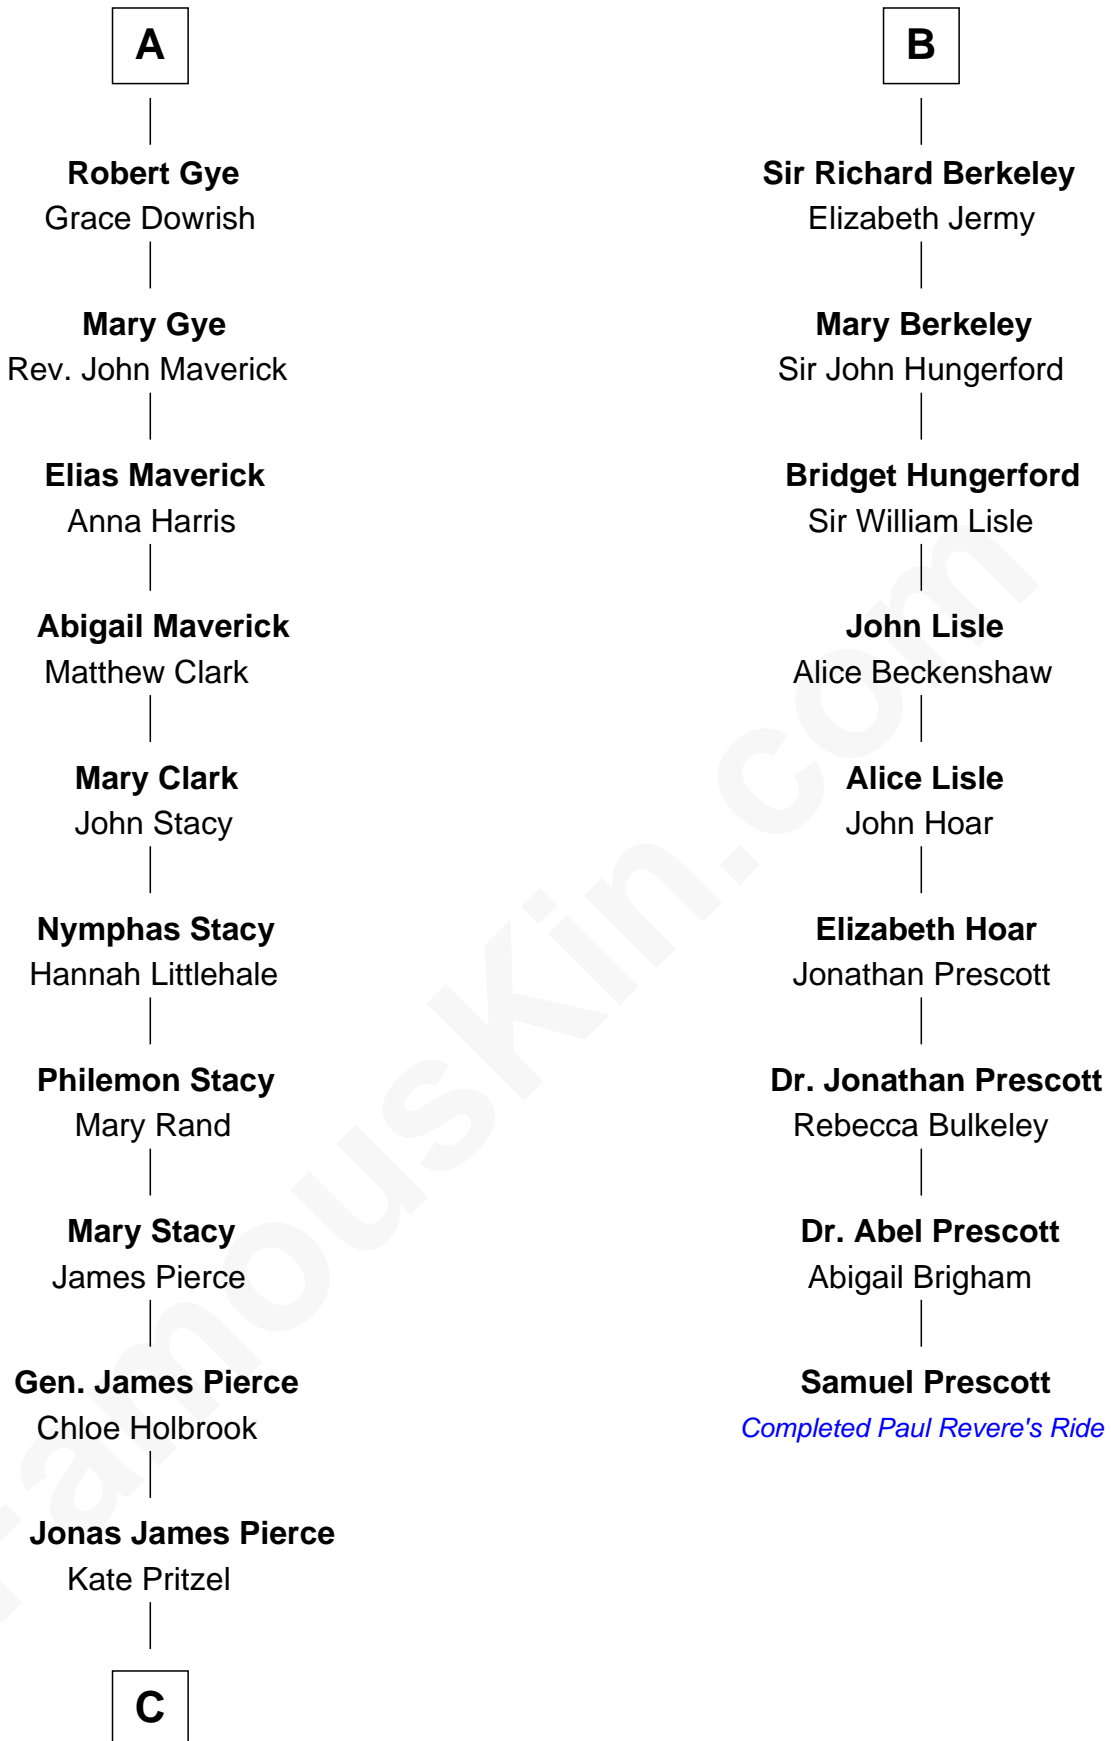

FamousKin.com Relationship Chart of

Jeb Bush

43rd Governor of Florida

15th cousin 5 times removed of

Samuel Prescott

Completed Paul Revere's Midnight Ride

Edmund Fitzalan

Alice de Warenne

FamousKin.com