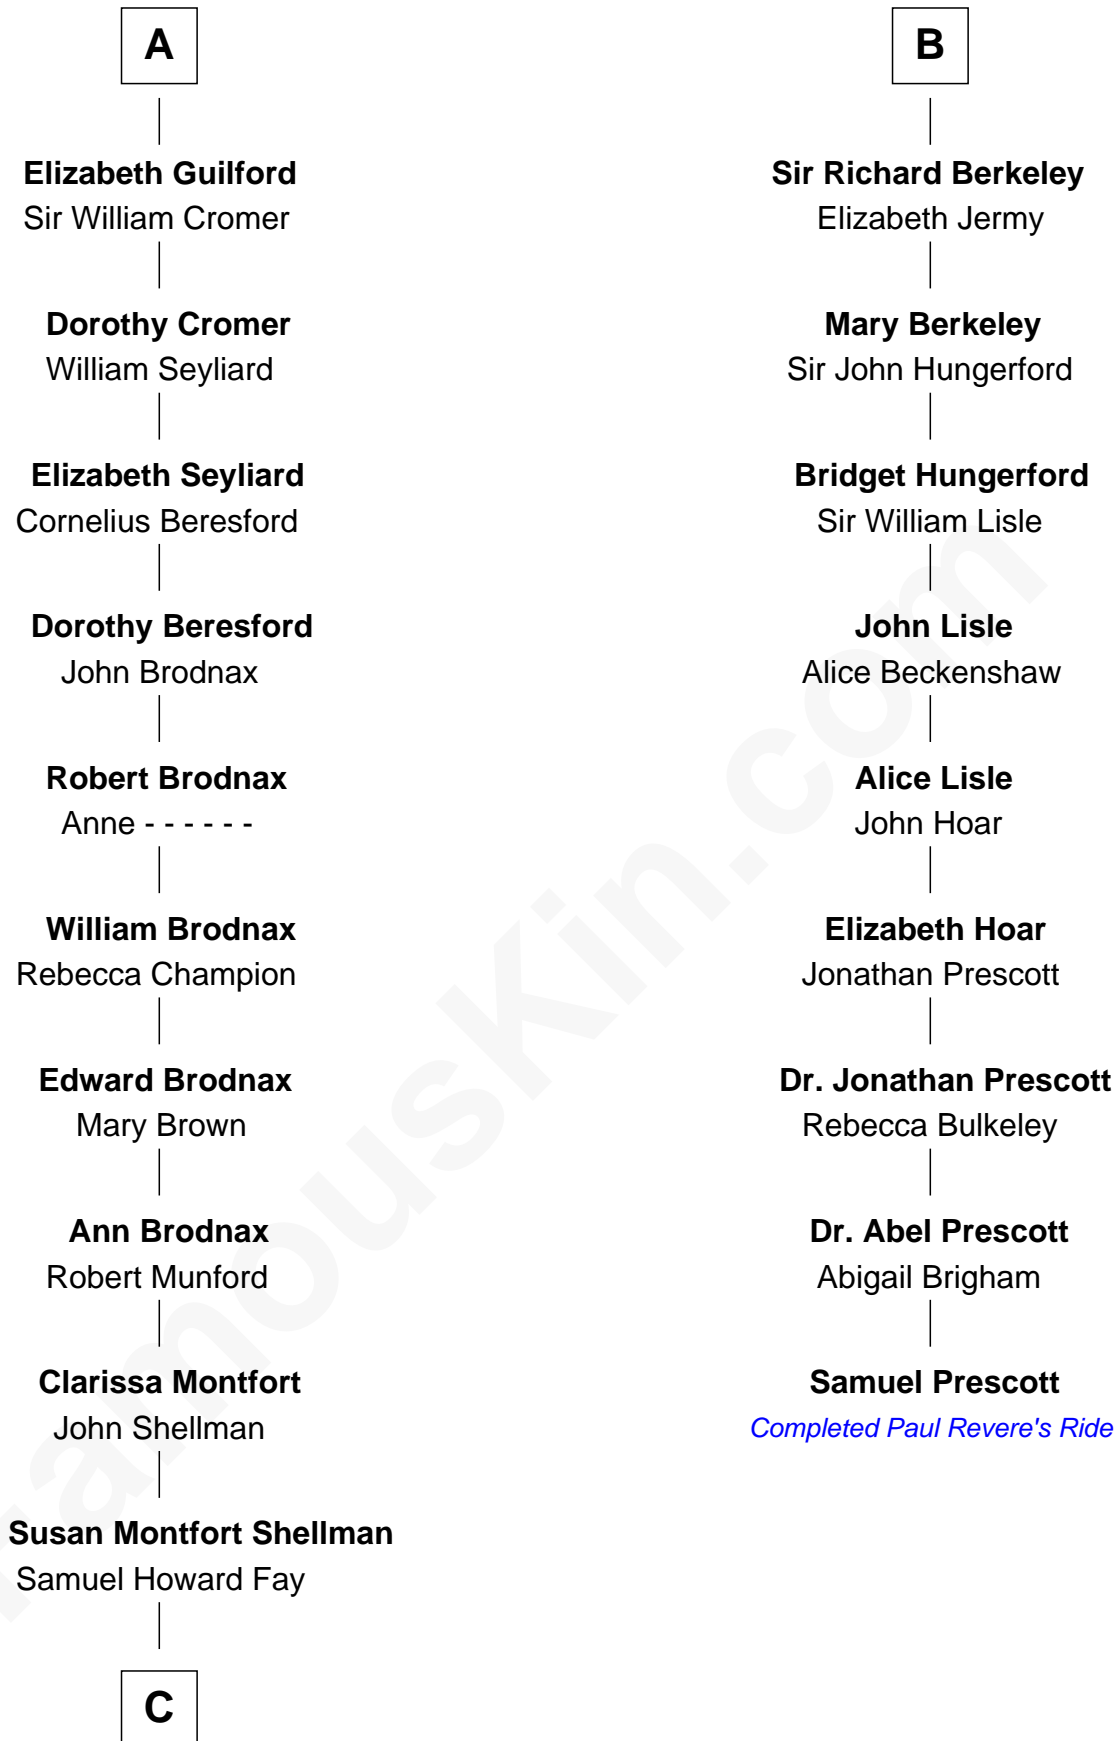

FamousKin.com Relationship Chart of

Jeb Bush

43rd Governor of Florida

15th cousin 6 times removed of

Samuel Prescott

Completed Paul Revere's Midnight Ride

Sir John de Mowbray

Aline de Braiose