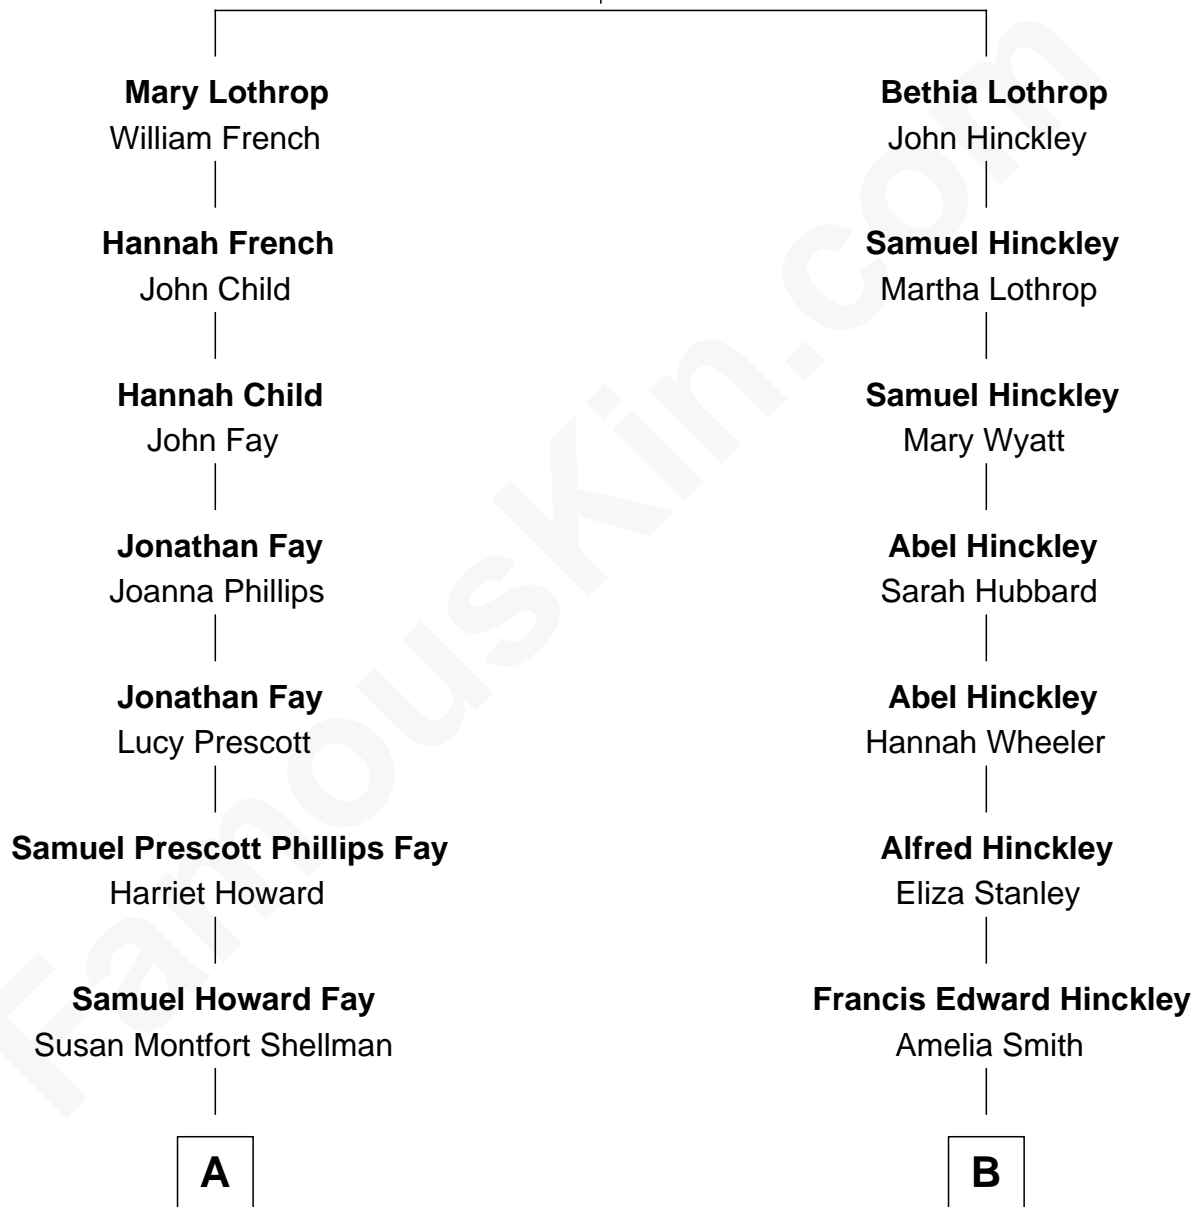

FamousKin.com Relationship Chart of

Jeb Bush

43rd Governor of Florida

9th cousin 2 times removed of

John Hinckley, Jr.

Shot President Ronald Reagan

Thomas Lothrop

Sarah Learned

A

Harriet Eleanor Fay
Rev. James Smith Bush

Samuel Prescott Bush
Flora Sheldon

Prescott Sheldon Bush
Dorothy Wear Walker

George Herbert Walker Bush
Barbara Pierce

Jeb Bush
43rd Governor of Florida

B

Percival Porter Hinckley
Katherine Avilla Warnock

John Warnock Hinckley
Jo Ann Moore

John Hinckley, Jr.
Shot President Ronald Reagan

FamousKin.com