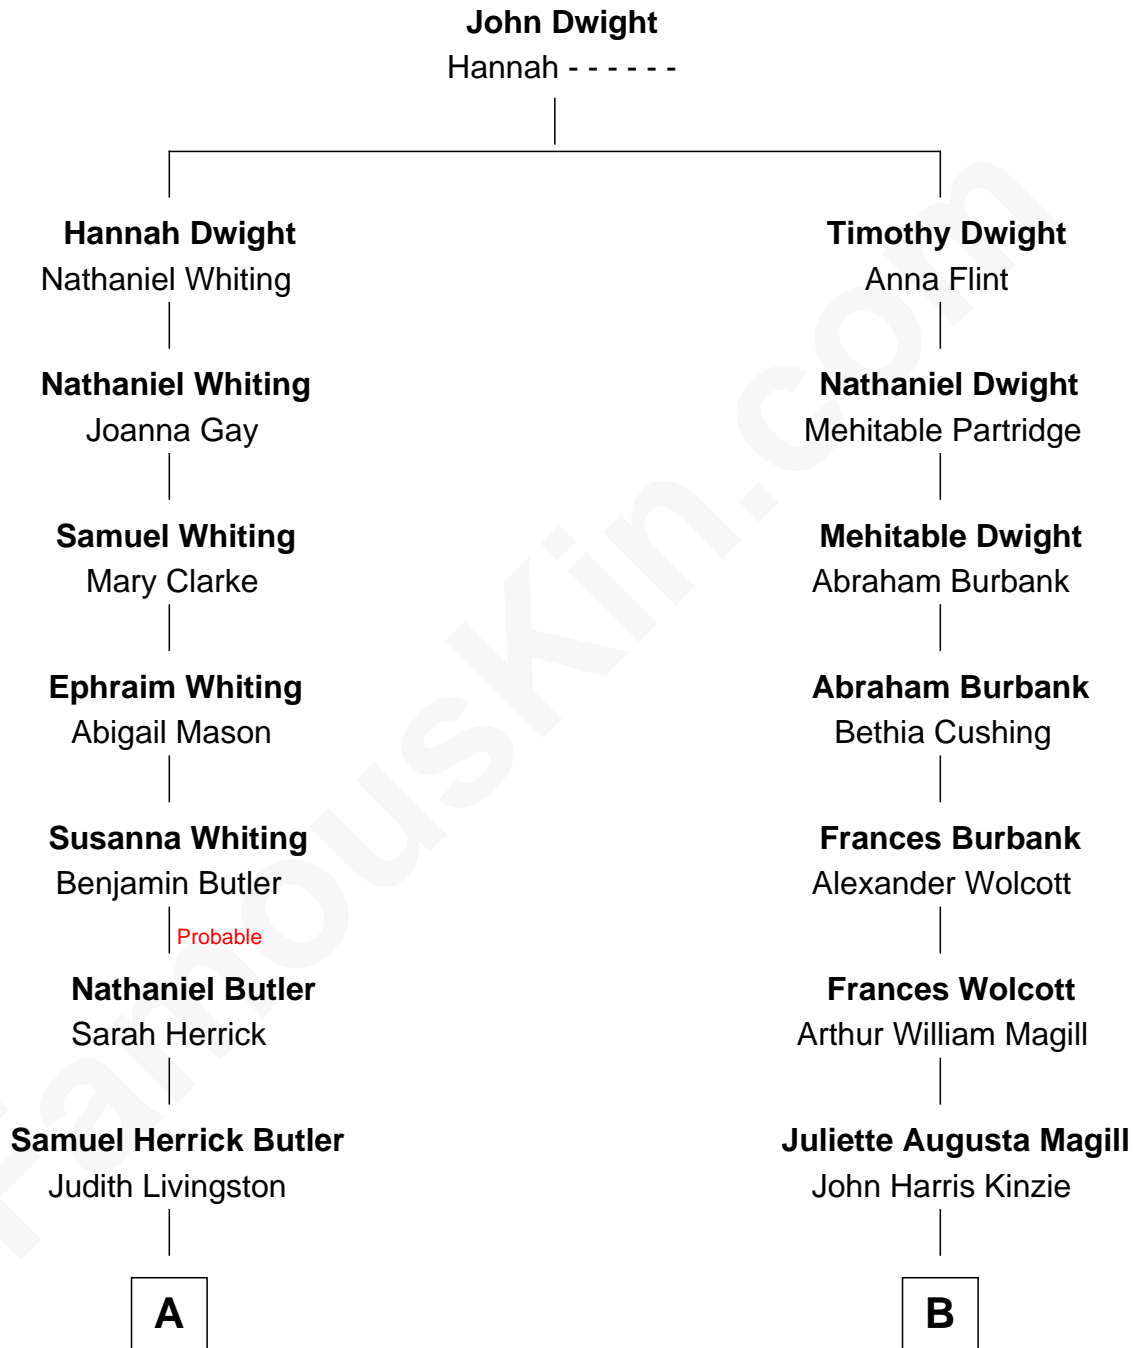

FamousKin.com Relationship Chart of

Jeb Bush

43rd Governor of Florida

8th cousin 4 times removed of

Juliette Gordon Low

Founder of the Girl Scouts

A

Cortland Philip Livingston Butler

Elizabeth Slade Pierce

Mary Elizabeth Butler

Robert Emmet Sheldon

Flora Sheldon

Samuel Prescott Bush

Prescott Sheldon Bush

Dorothy Wear Walker

George Herbert Walker Bush