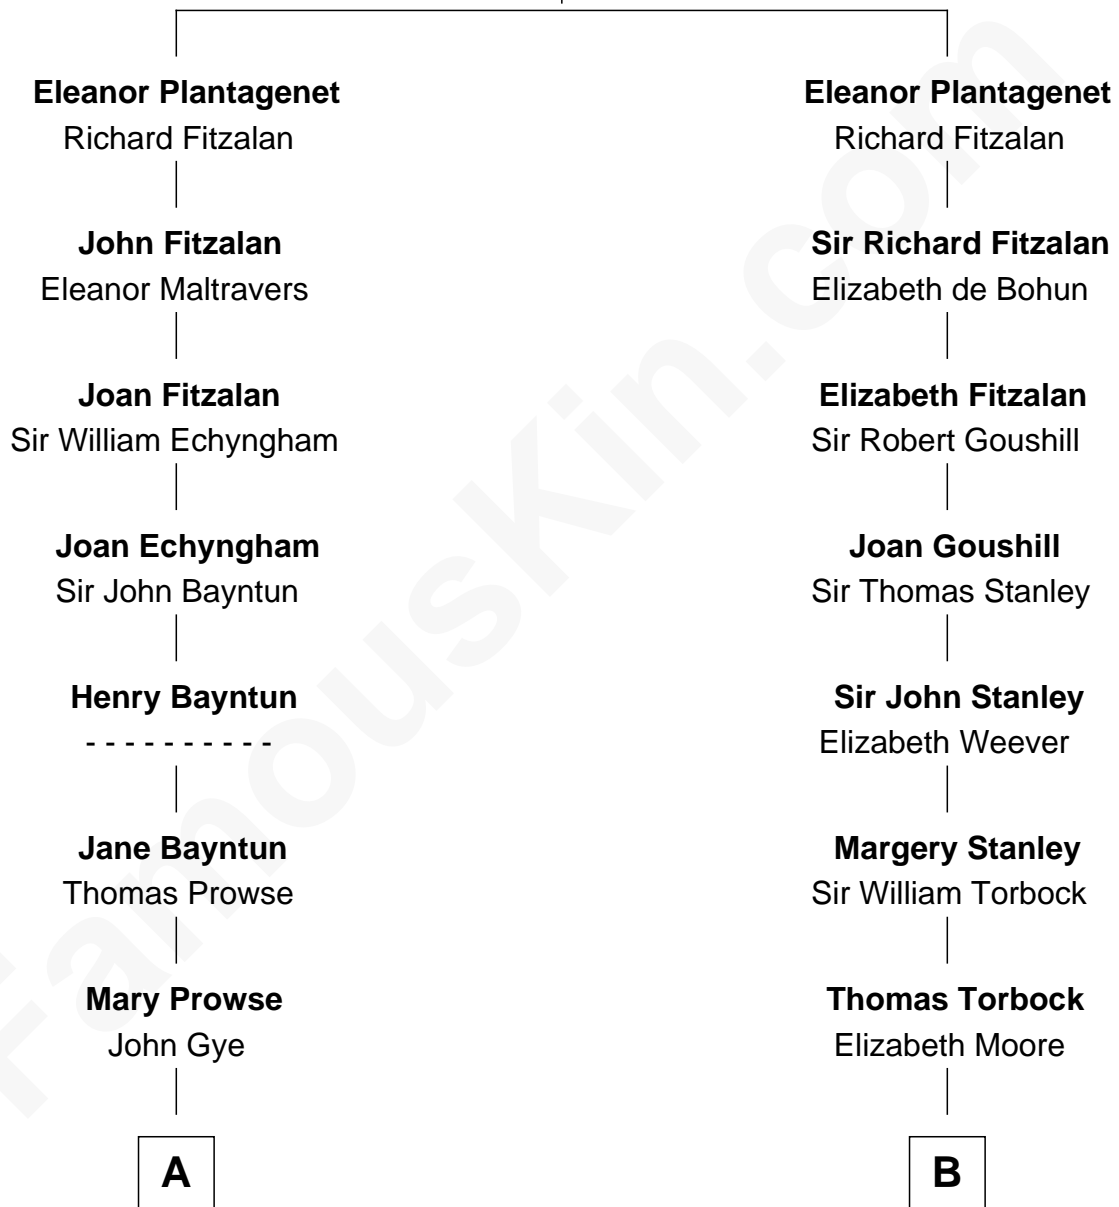

# FamousKin.com Relationship Chart of

**Jeb Bush**

*43rd Governor of Florida*

18th cousin 2 times removed of

**Juliette Gordon Low**

*Founder of the Girl Scouts*

**Henry Plantagenet**  
Maud de Chaworth

**C**

**Scott Pierce**  
Mabel Marvin

**Marvin Pierce**  
Pauline Robinson

**Barbara Pierce**  
George Herbert Walker Bush

**Jeb Bush**  
*43rd Governor of Florida*

**D**

**Eleanor Lytle Kinzie**  
William Washington Gordon

**Juliette Gordon Low**  
*Founder of the Girl Scouts*

FamousKin.com