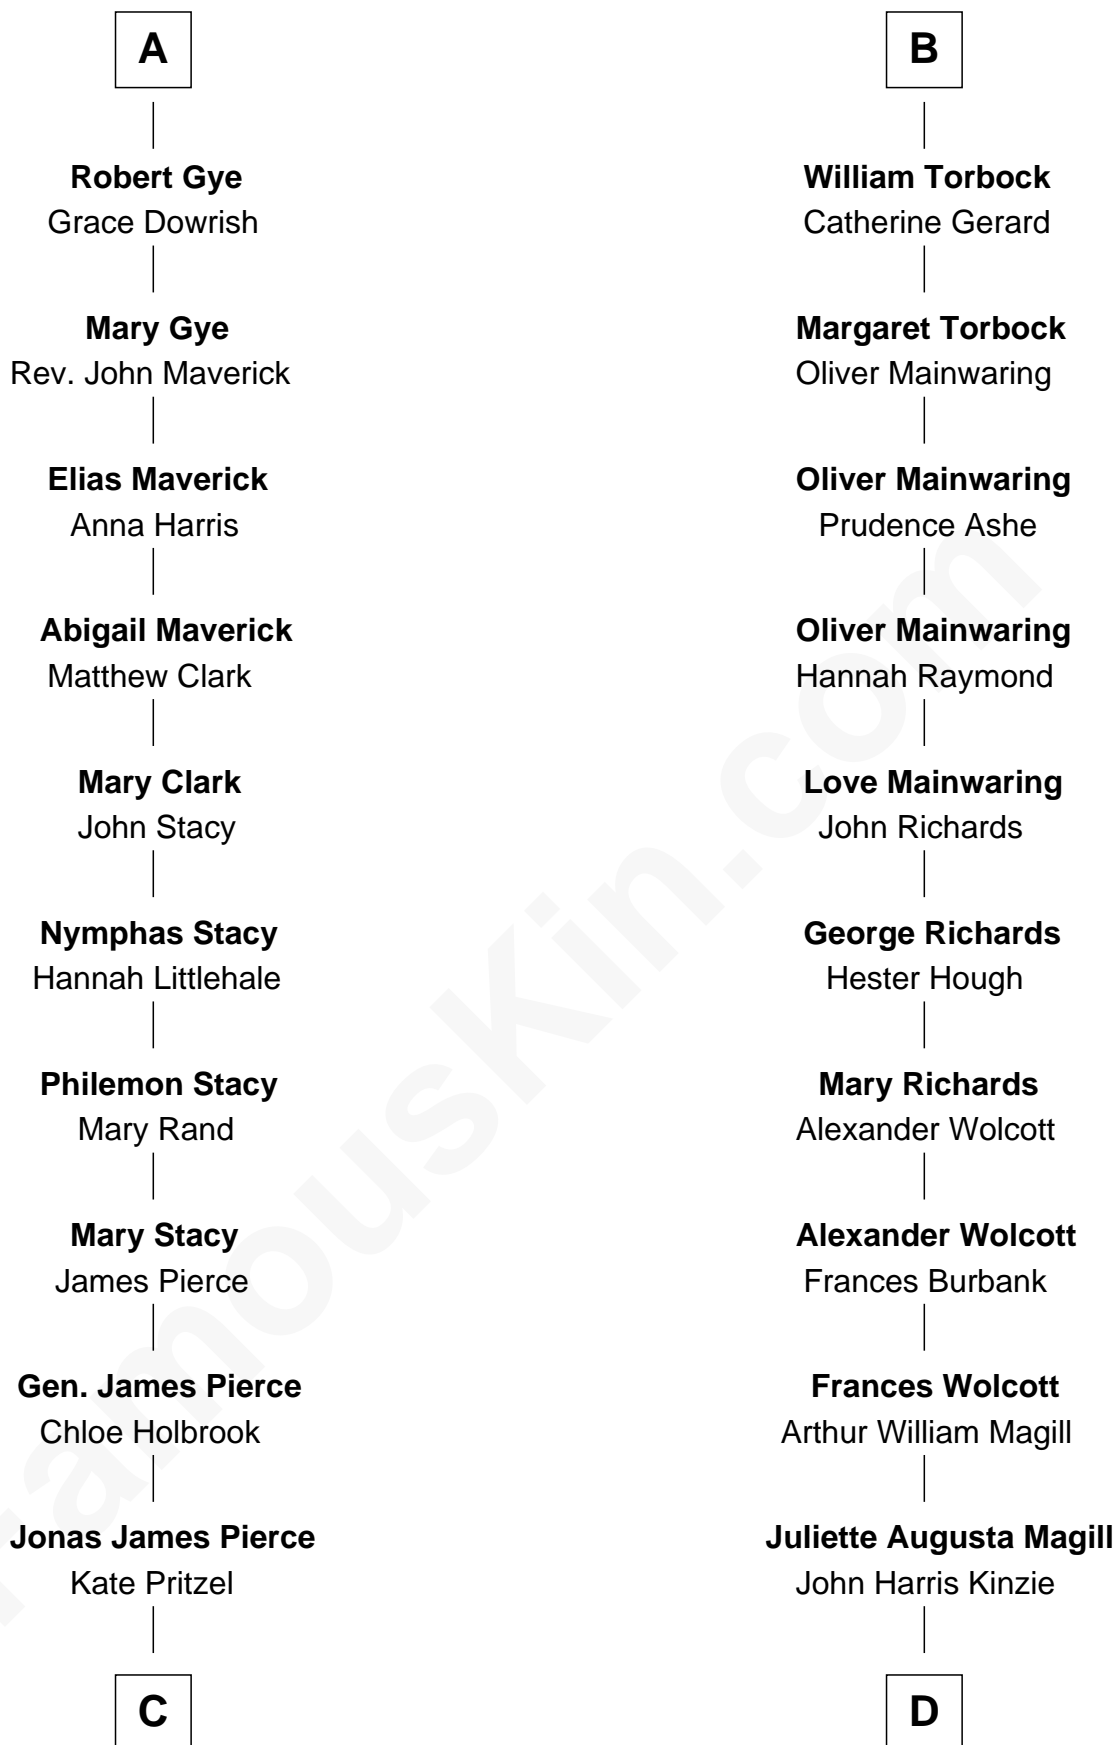

# FamousKin.com Relationship Chart of

**Jeb Bush**

*43rd Governor of Florida*

18th cousin 2 times removed of

**Juliette Gordon Low**

*Founder of the Girl Scouts*

**Henry Plantagenet**  
Maud de Chaworth

**C**

**Scott Pierce**  
Mabel Marvin

**Marvin Pierce**  
Pauline Robinson

**Barbara Pierce**  
George Herbert Walker Bush

**Jeb Bush**  
*43rd Governor of Florida*

**D**

**Eleanor Lytle Kinzie**  
William Washington Gordon

**Juliette Gordon Low**  
*Founder of the Girl Scouts*

FamousKin.com