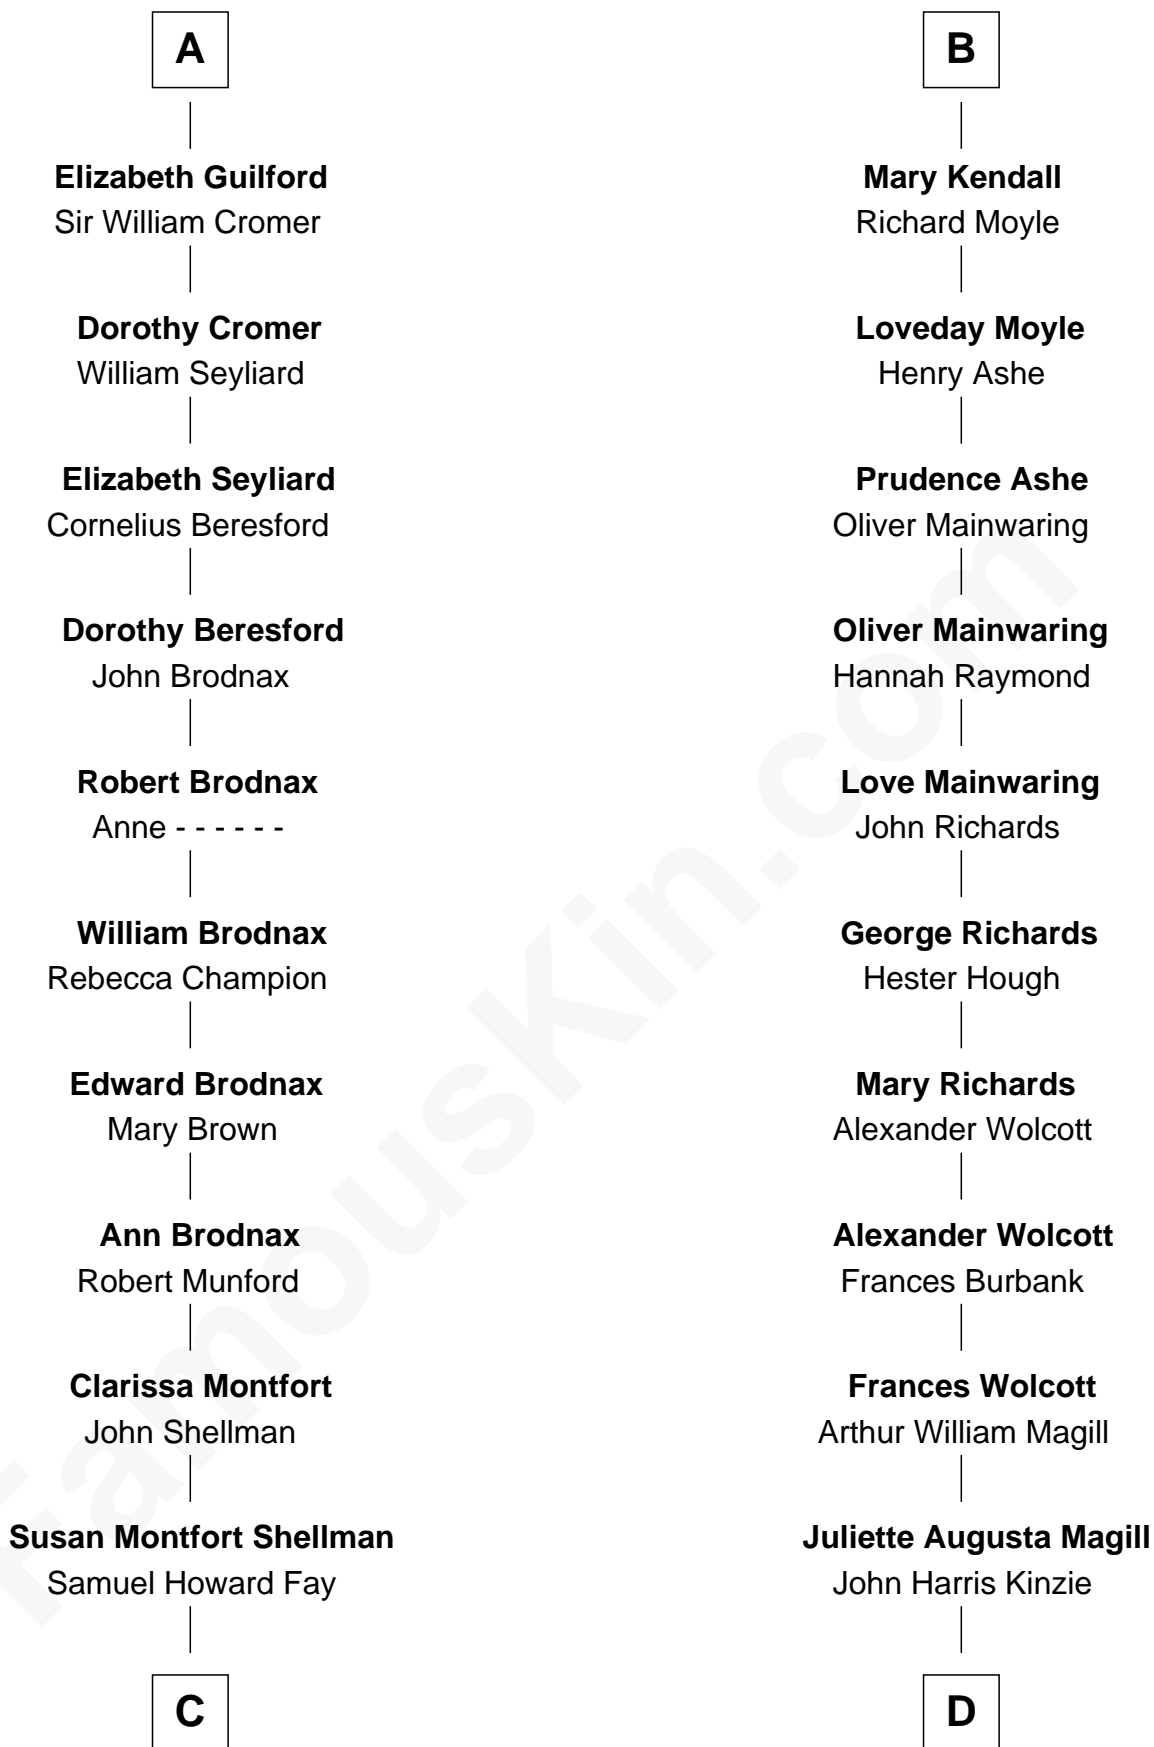

FamousKin.com Relationship Chart of

Jeb Bush

43rd Governor of Florida

18th cousin 3 times removed of

Juliette Gordon Low

Founder of the Girl Scouts

Sir Robert de Holland

Maude la Zouche

C

Harriet Eleanor Fay
Rev. James Smith Bush

Samuel Prescott Bush
Flora Sheldon

Prescott Sheldon Bush
Dorothy Wear Walker

George Herbert Walker Bush
Barbara Pierce

Jeb Bush
43rd Governor of Florida

D

Eleanor Lytle Kinzie
William Washington Gordon