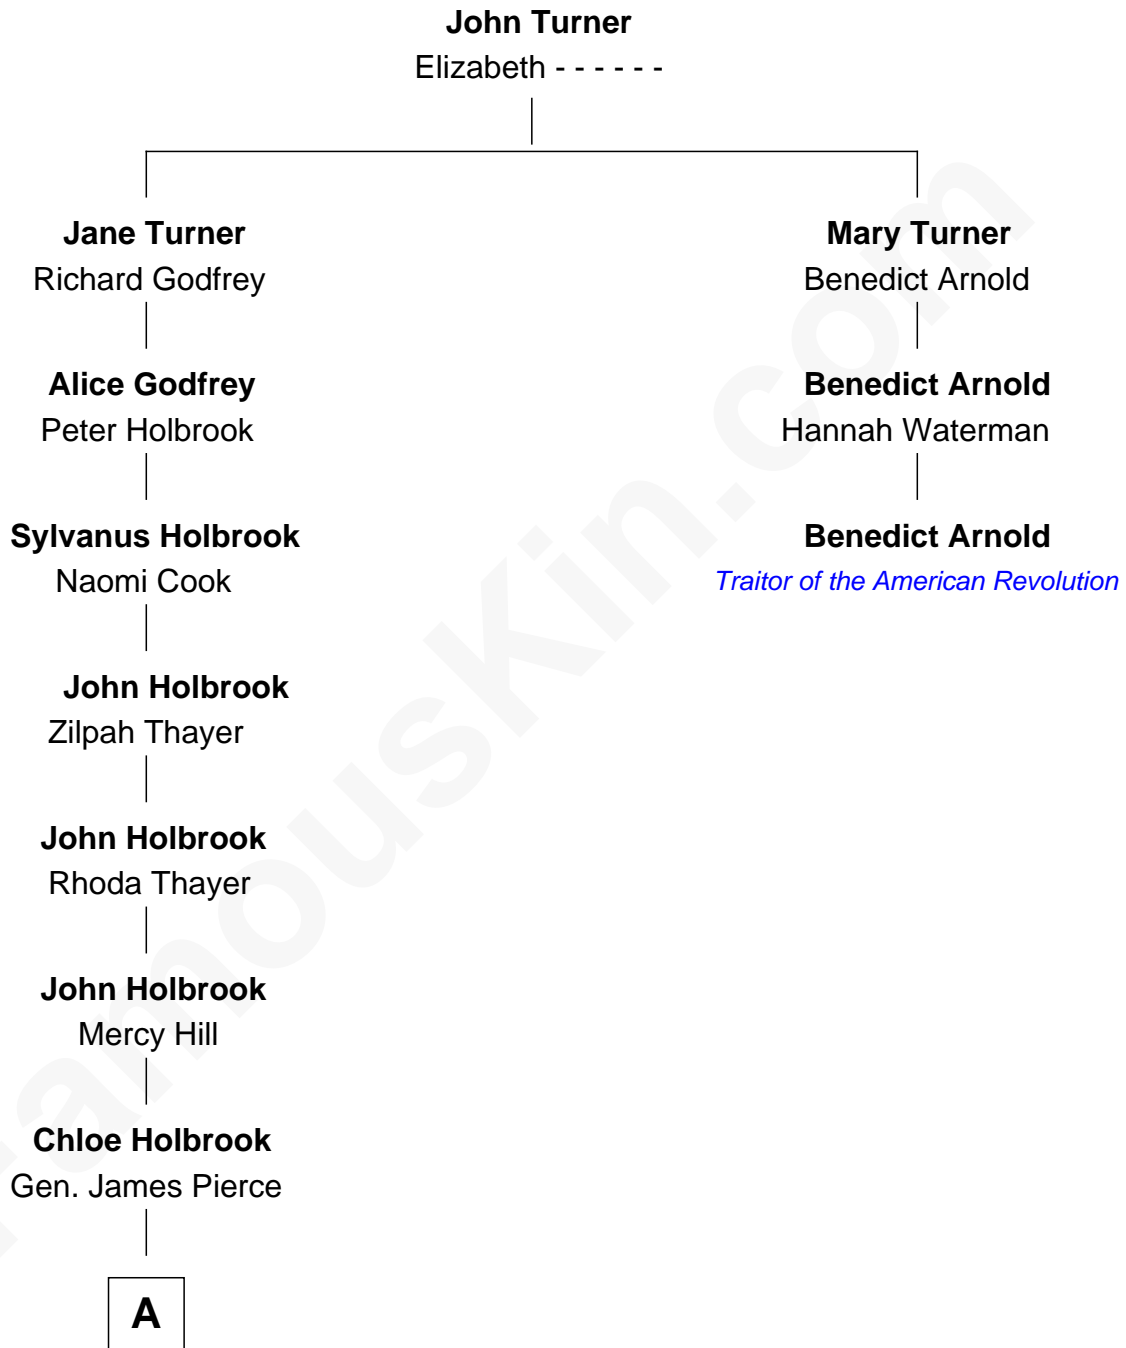

FamousKin.com Relationship Chart of

Jeb Bush

43rd Governor of Florida

2nd cousin 9 times removed of

Benedict Arnold

Traitor of the American Revolution

A

Jonas James Pierce

Kate Pritzel

Scott Pierce

Mabel Marvin

Marvin Pierce

Pauline Robinson

Barbara Pierce

George Herbert Walker Bush

Jeb Bush