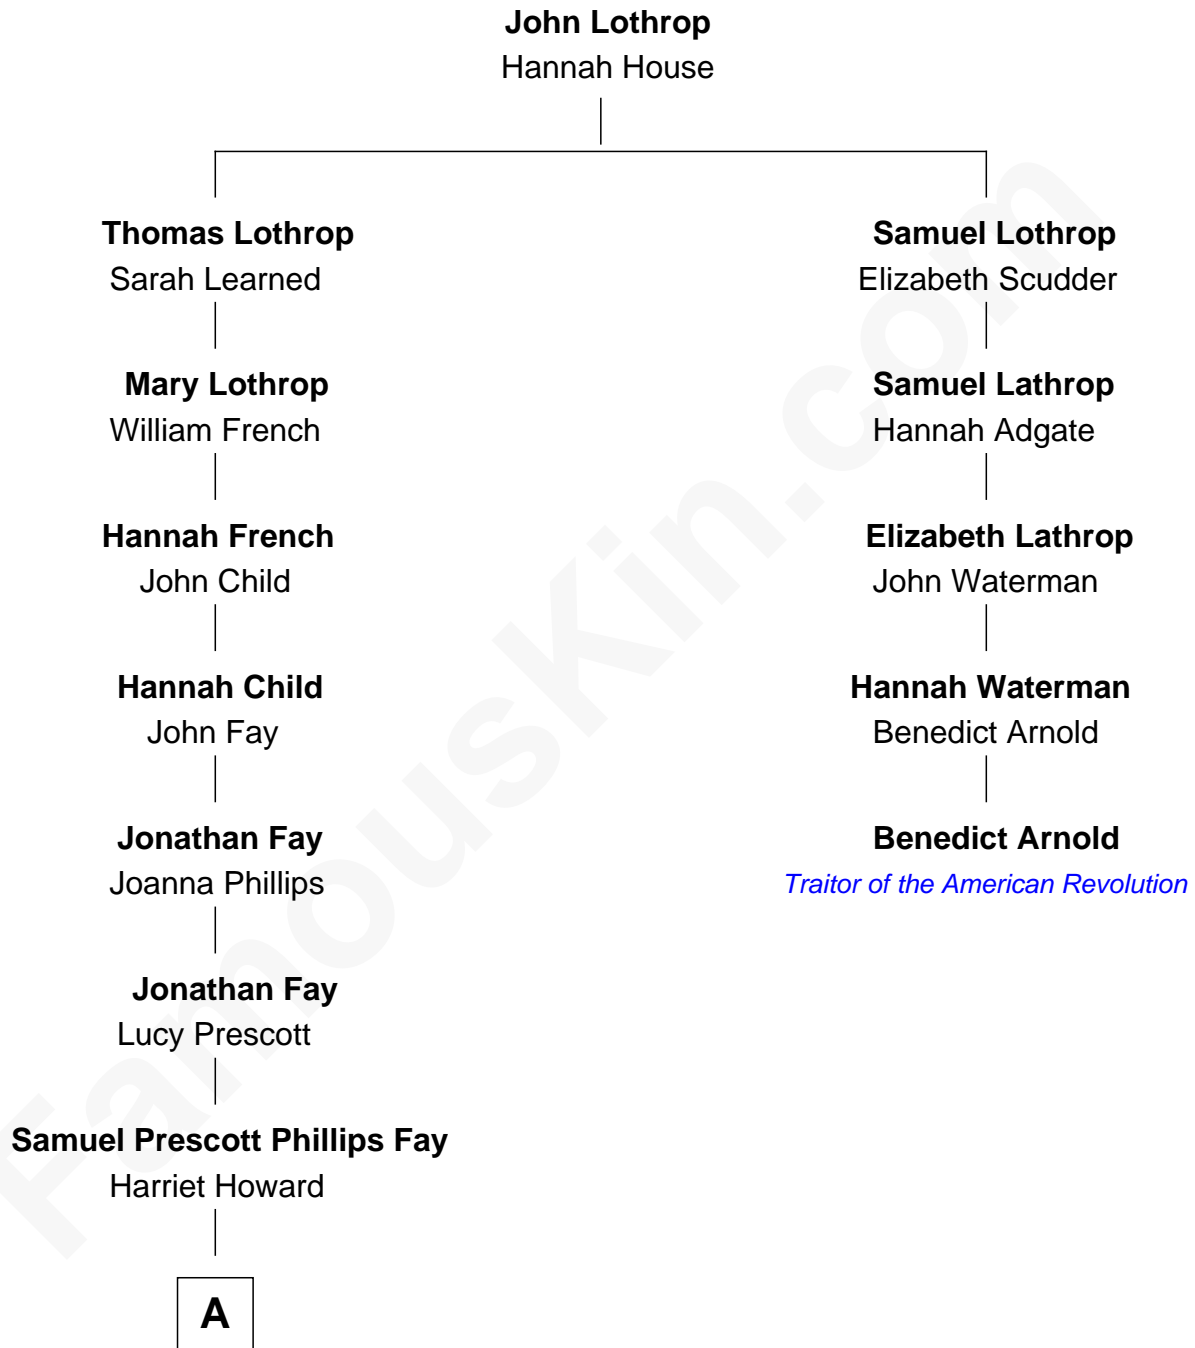

# FamousKin.com Relationship Chart of

**Jeb Bush**

*43rd Governor of Florida*

4th cousin 8 times removed of

**Benedict Arnold**

*Traitor of the American Revolution*

**A**

—  
**Samuel Howard Fay**  
Susan Montfort Shellman

—  
**Harriet Eleanor Fay**  
Rev. James Smith Bush

—  
**Samuel Prescott Bush**  
Flora Sheldon

—  
**Prescott Sheldon Bush**  
Dorothy Wear Walker

—  
**George Herbert Walker Bush**  
Barbara Pierce

—  
**Jeb Bush**  
*43rd Governor of Florida*