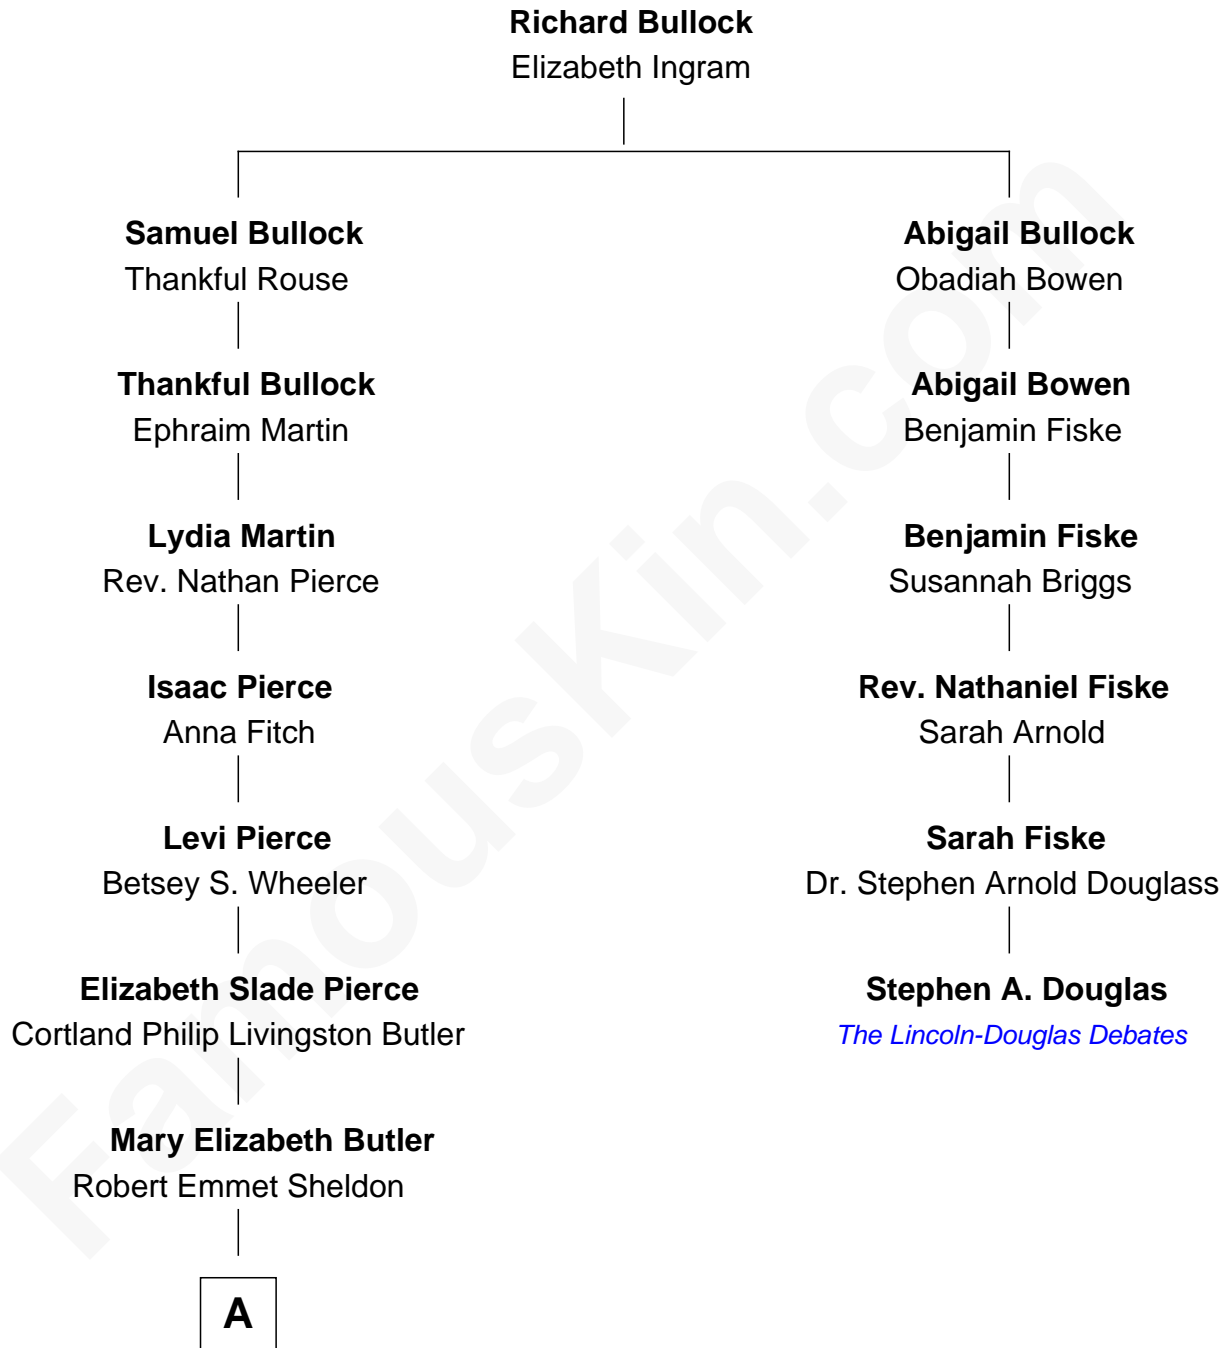

FamousKin.com Relationship Chart of Jeb Bush

43rd Governor of Florida

5th cousin 5 times removed of

Stephen A. Douglas

Participated in Lincoln-Douglas Debates

A

—
Flora Sheldon
Samuel Prescott Bush

—
Prescott Sheldon Bush
Dorothy Wear Walker

—
George Herbert Walker Bush
Barbara Pierce

—
Jeb Bush
43rd Governor of Florida

FamousKin.com