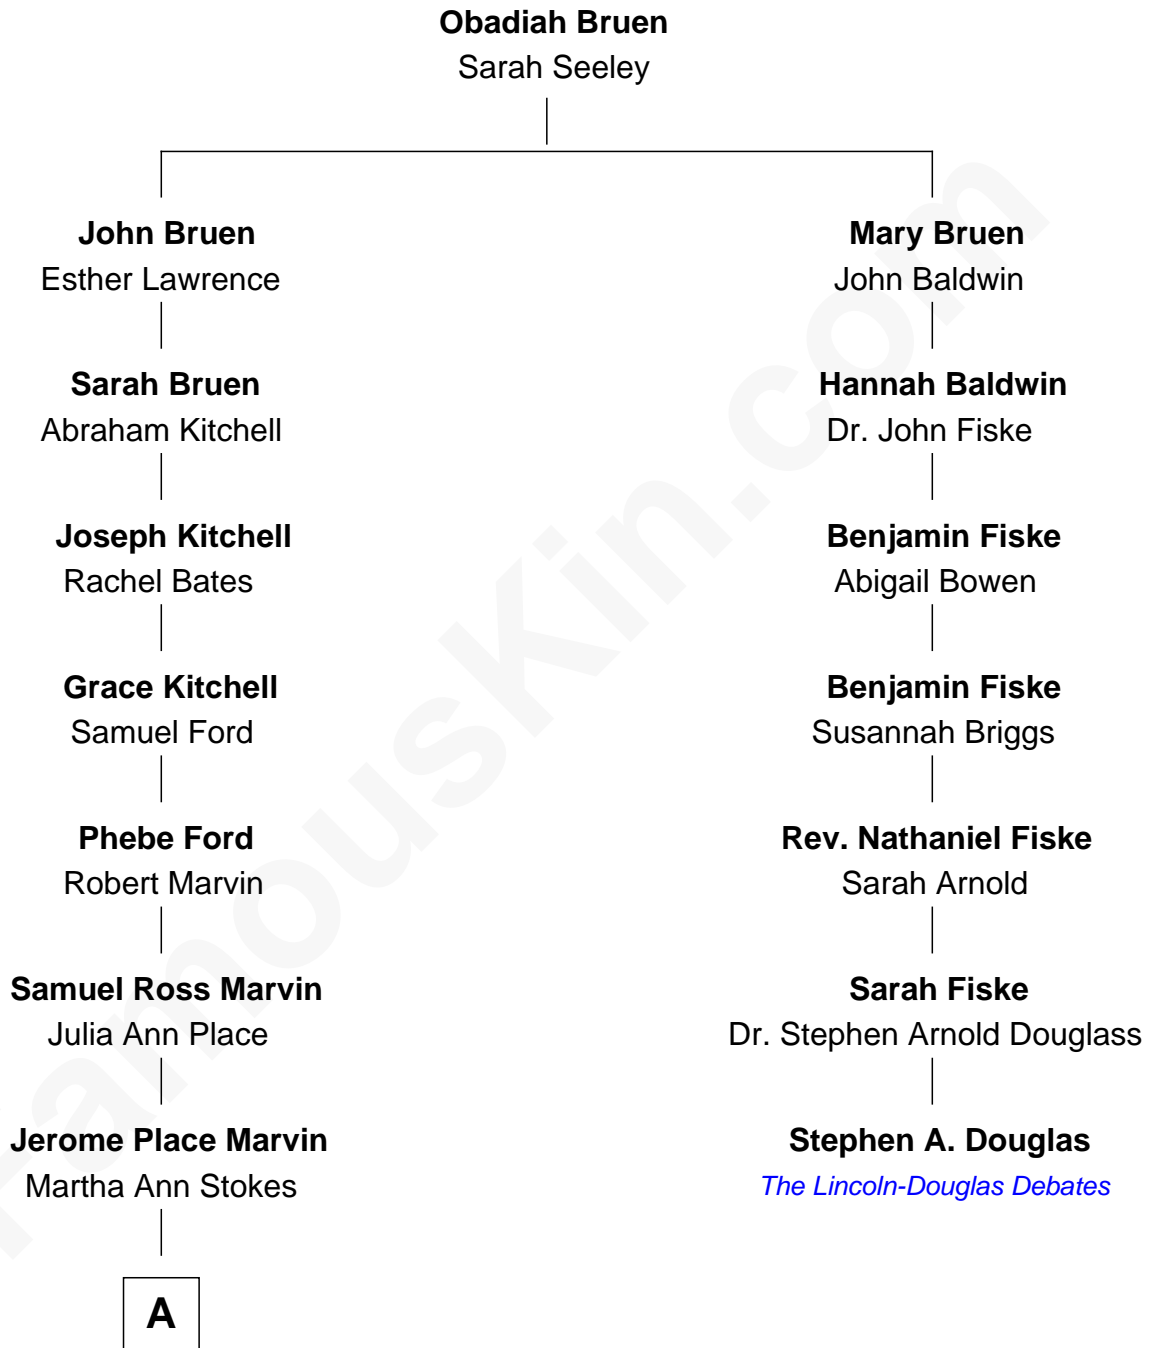

# FamousKin.com Relationship Chart of

**Jeb Bush**

*43rd Governor of Florida*

6th cousin 4 times removed of

**Stephen A. Douglas**

*Participated in Lincoln-Douglas Debates*

FamousKin.com