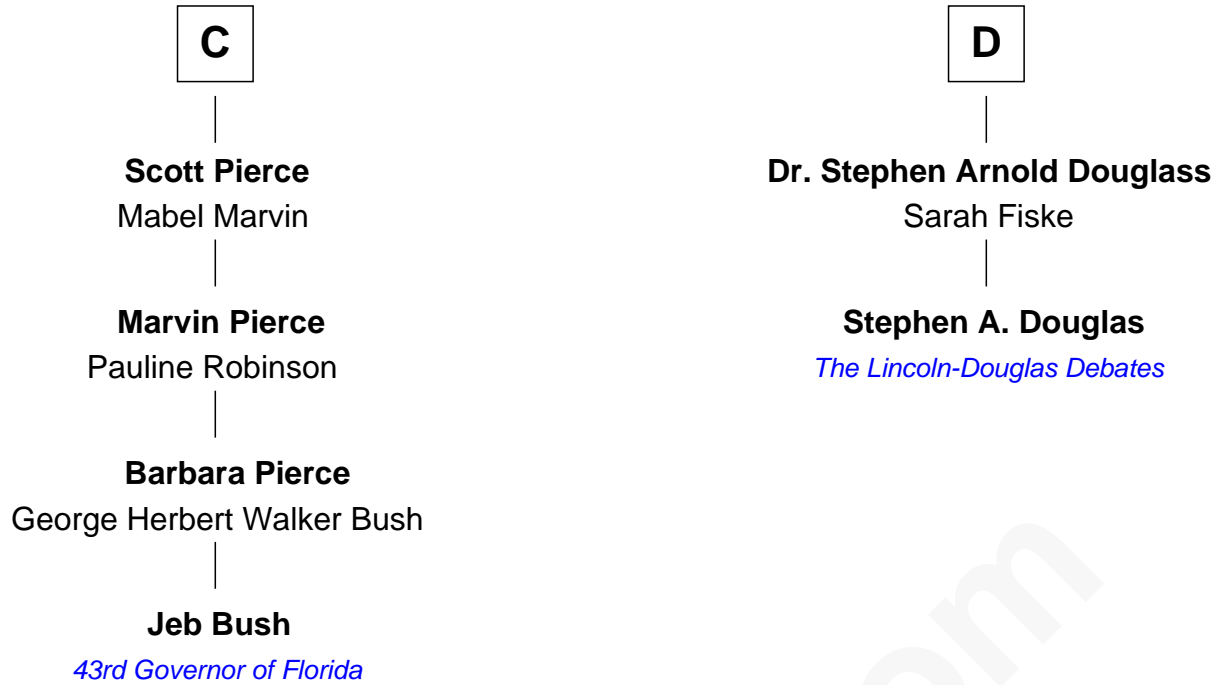

# FamousKin.com Relationship Chart of

**Jeb Bush**

*43rd Governor of Florida*

**18th cousin 2 times removed of**

**Stephen A. Douglas**

*Participated in Lincoln-Douglas Debates*

**Edmund Fitzalan**

Alice de Warenne

**Richard Fitzalan**  
Eleanor Plantagenet

**John Fitzalan**  
Eleanor Maltravers

**Joan Fitzalan**  
Sir William Echyngham

**Joan Echyngham**  
Sir John Bayntun

**Henry Bayntun**  
-----

**Jane Bayntun**  
Thomas Prowse

**Mary Prowse**  
John Gye

**A**

**Mary Fitzalan**  
John le Strange

**Ankaret le Strange**  
Sir Richard Talbot

**Mary Talbot**  
Sir Thomas Greene

**Sir Thomas Greene**  
Phillippa Ferrers

**Elizabeth Greene**  
William Raleigh

**Sir Edward Raleigh**  
Margaret Verney

**Sir Edward Raleigh**  
Anne Chamberlayne

**B**

FamousKin.com