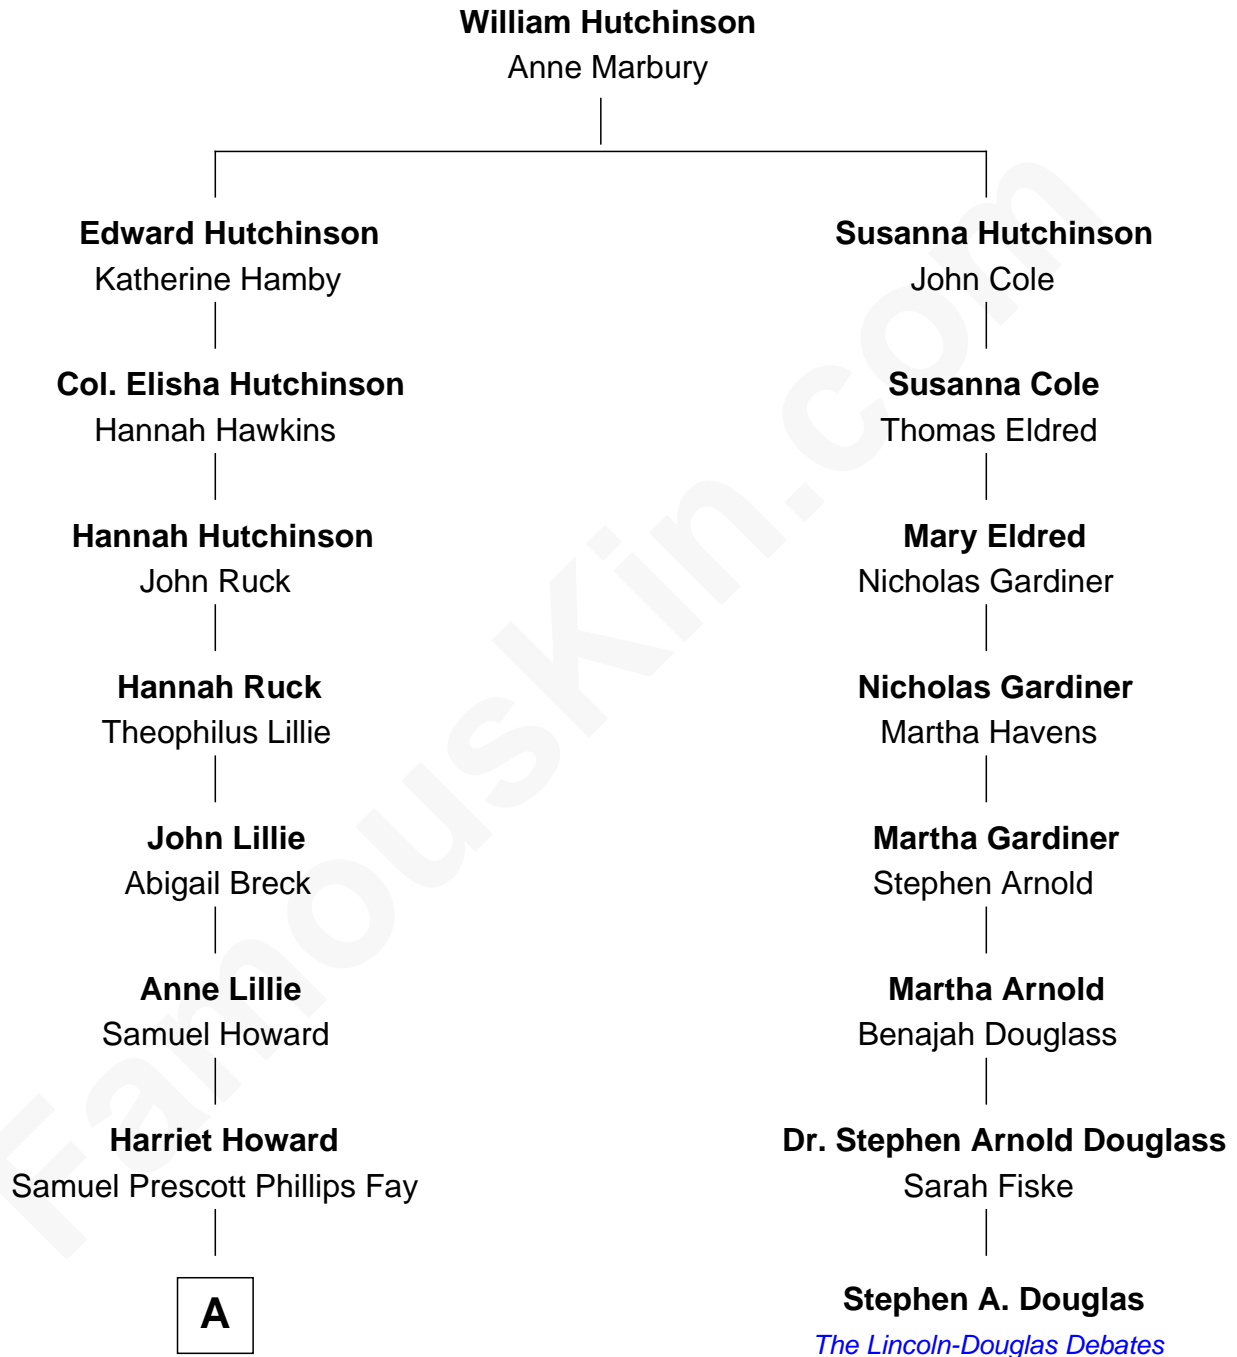

FamousKin.com

Relationship Chart of

Jeb Bush

43rd Governor of Florida

7th cousin 5 times removed of

Stephen A. Douglas

Participated in Lincoln-Douglas Debates

A

—
Samuel Howard Fay
Susan Montfort Shellman

—
Harriet Eleanor Fay
Rev. James Smith Bush

—
Samuel Prescott Bush
Flora Sheldon

—
Prescott Sheldon Bush
Dorothy Wear Walker

—
George Herbert Walker Bush
Barbara Pierce