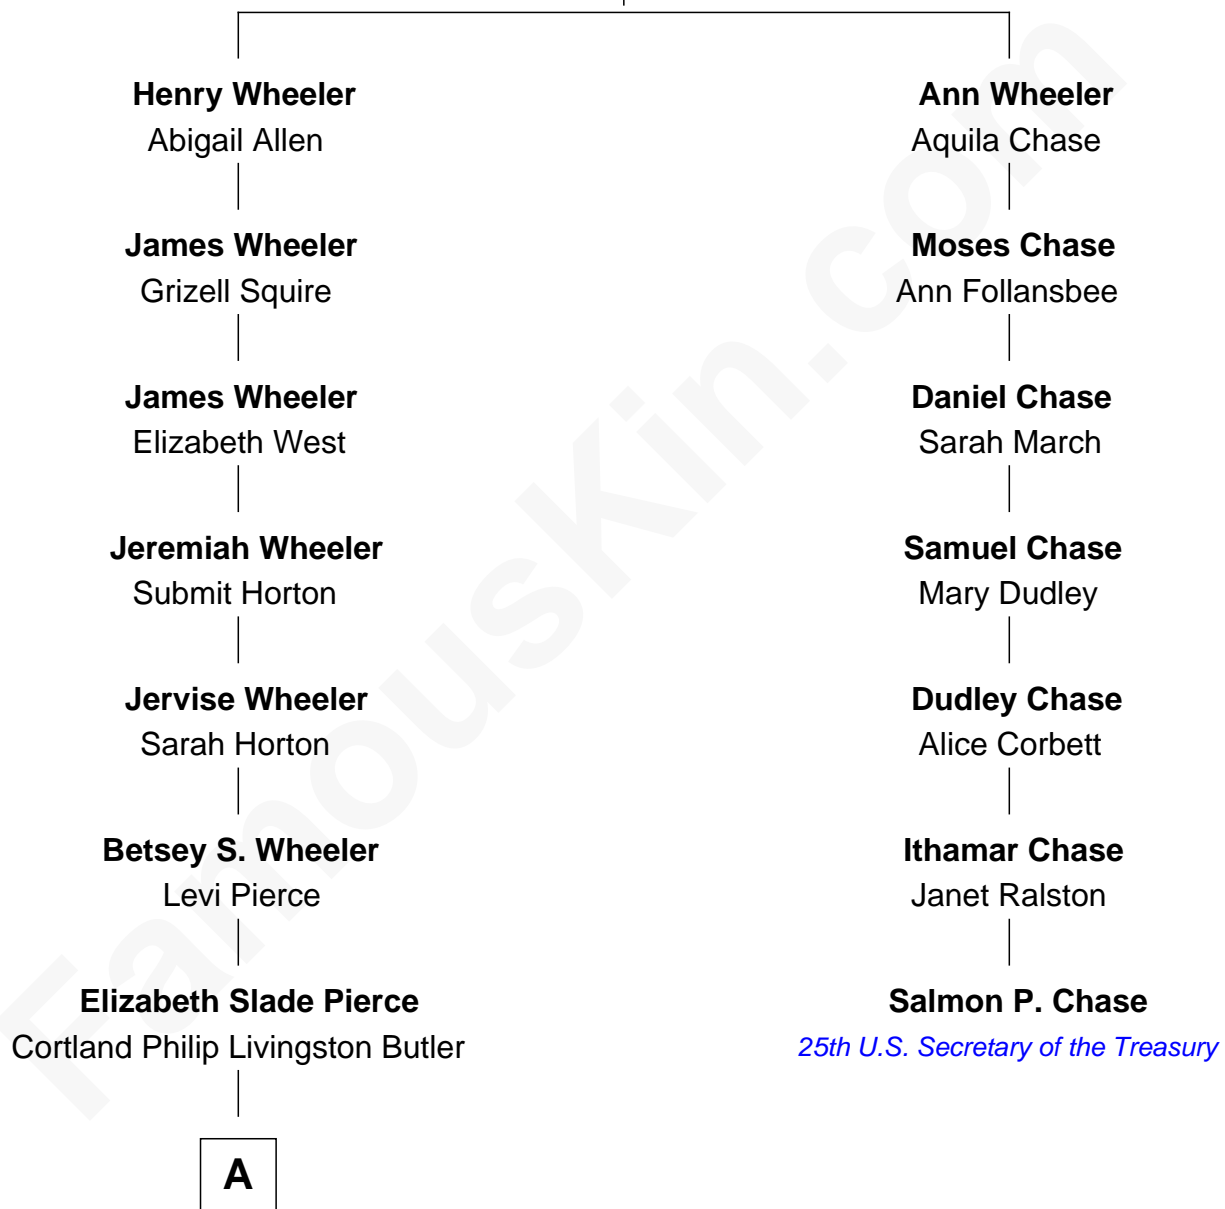

FamousKin.com Relationship Chart of

Jeb Bush

43rd Governor of Florida

6th cousin 5 times removed of

Salmon P. Chase

25th U.S. Secretary of the Treasury

John Wheeler
Agnes Yeoman

A

—
Mary Elizabeth Butler
Robert Emmet Sheldon

—
Flora Sheldon
Samuel Prescott Bush

—
Prescott Sheldon Bush
Dorothy Wear Walker

—
George Herbert Walker Bush
Barbara Pierce

—
Jeb Bush
43rd Governor of Florida