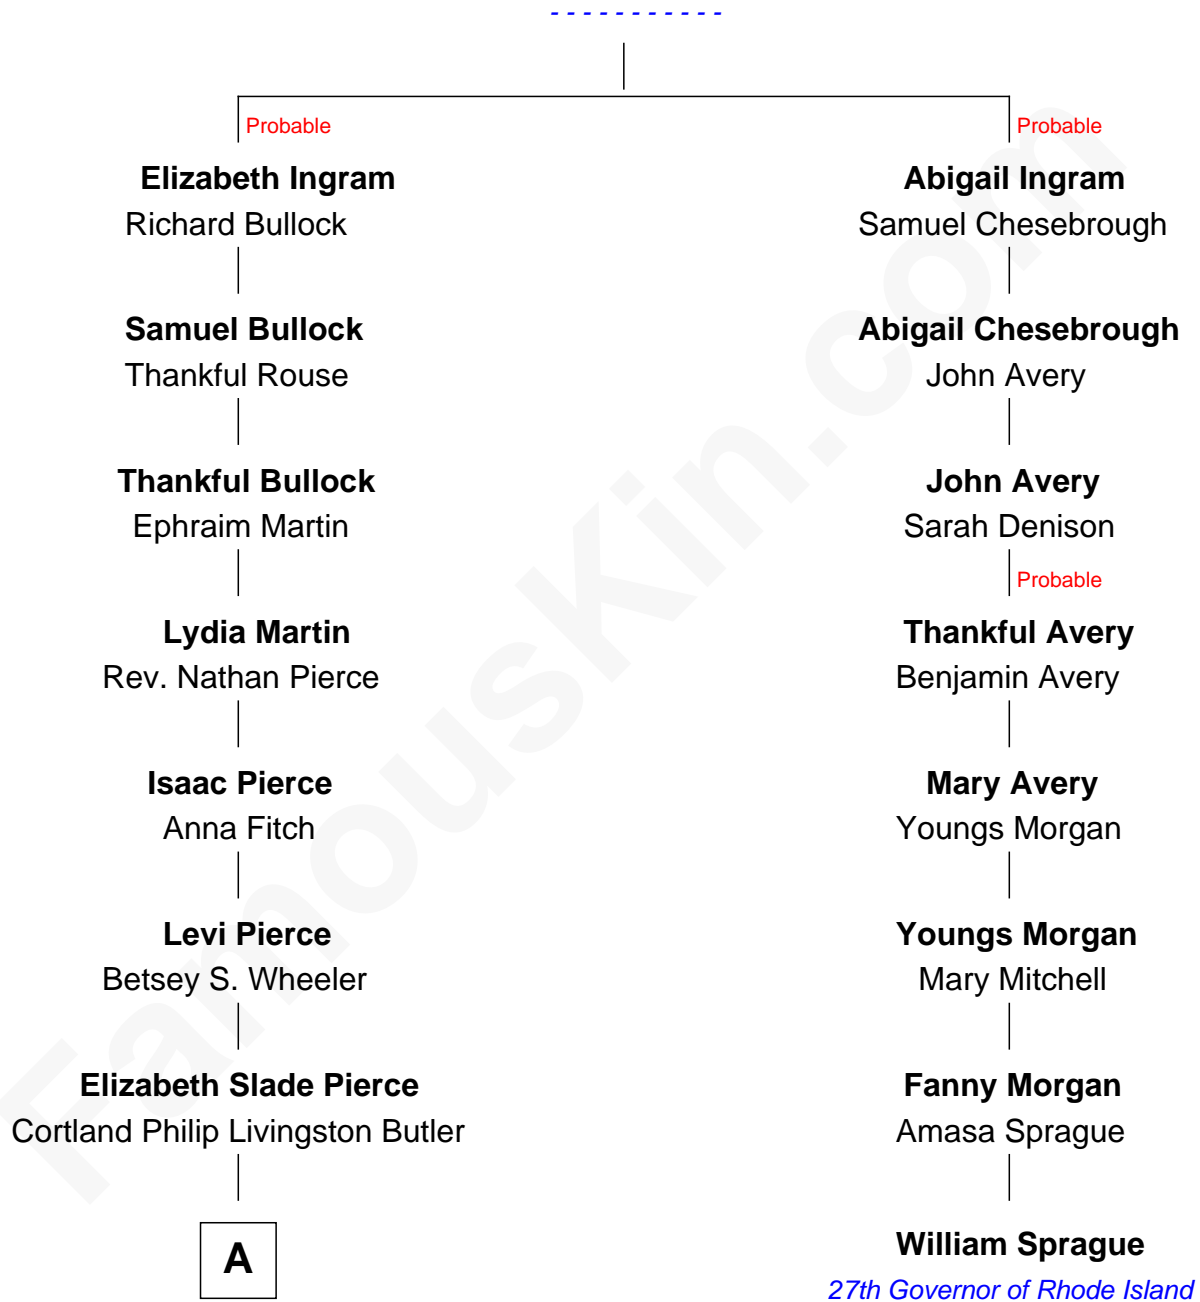

# FamousKin.com Relationship Chart of Jeb Bush

43rd Governor of Florida

7th cousin 4 times removed of

**William Sprague**

27th Governor of Rhode Island

Richard Ingram

**A**

—  
**Mary Elizabeth Butler**  
Robert Emmet Sheldon

—  
**Flora Sheldon**  
Samuel Prescott Bush

—  
**Prescott Sheldon Bush**  
Dorothy Wear Walker

—  
**George Herbert Walker Bush**  
Barbara Pierce

—  
**Jeb Bush**  
*43rd Governor of Florida*

FamousKin.com