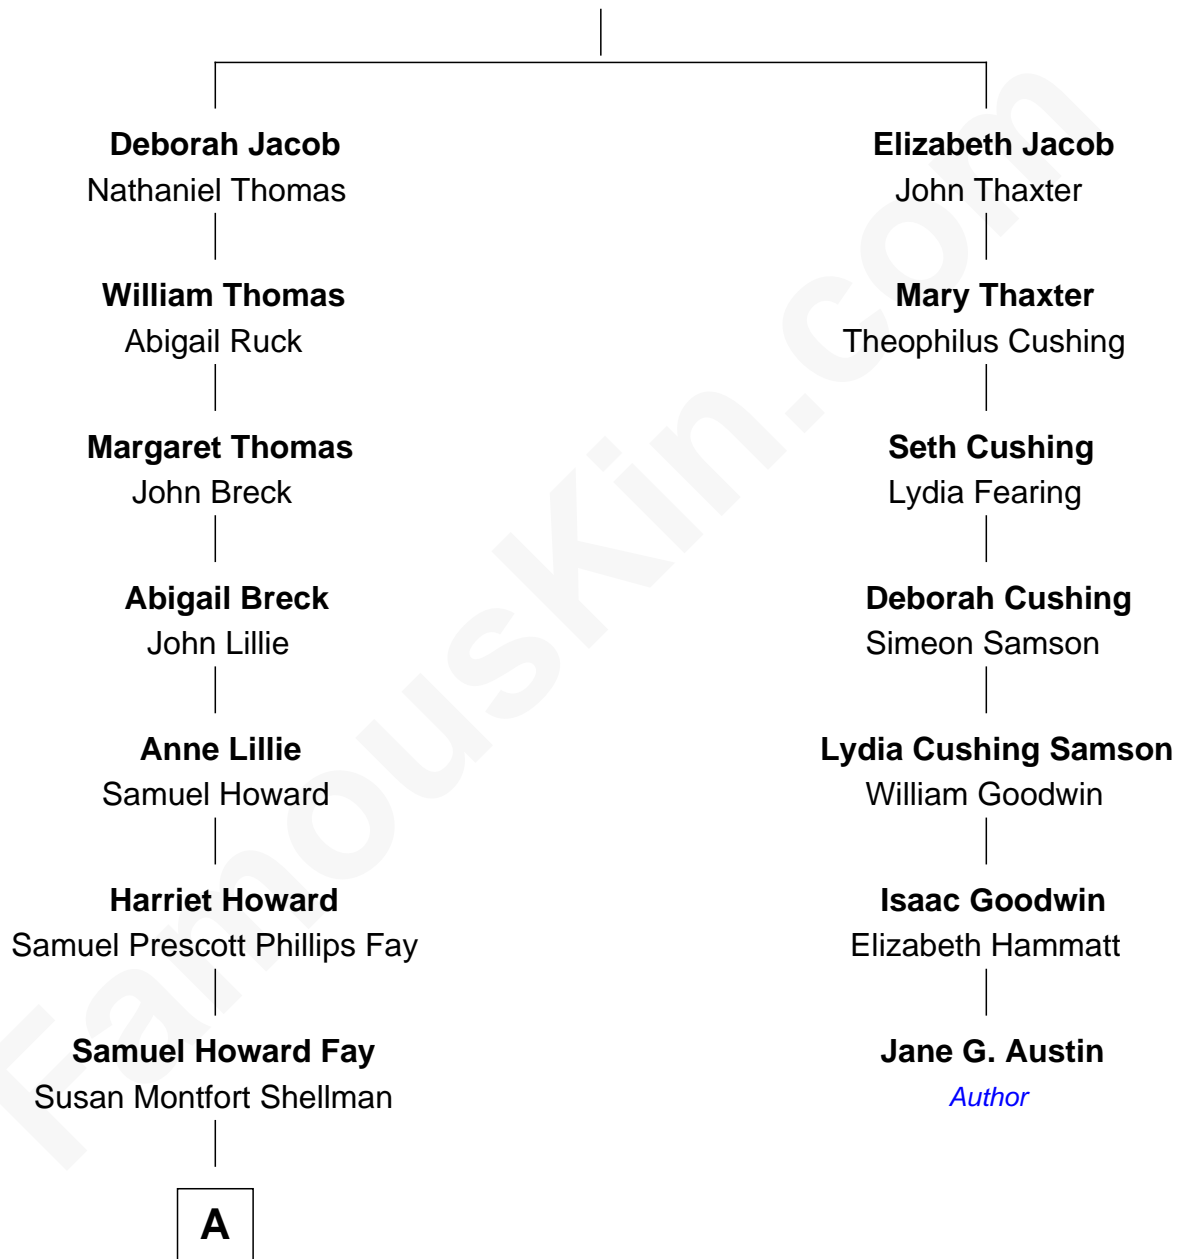

FamousKin.com Relationship Chart of

Jeb Bush

43rd Governor of Florida

6th cousin 5 times removed of

Jane G. Austin

Author

Nicholas Jacob

Mary Gilman

A

—
Harriet Eleanor Fay
Rev. James Smith Bush

—
Samuel Prescott Bush
Flora Sheldon

—
Prescott Sheldon Bush
Dorothy Wear Walker

—
George Herbert Walker Bush
Barbara Pierce

—
Jeb Bush
43rd Governor of Florida