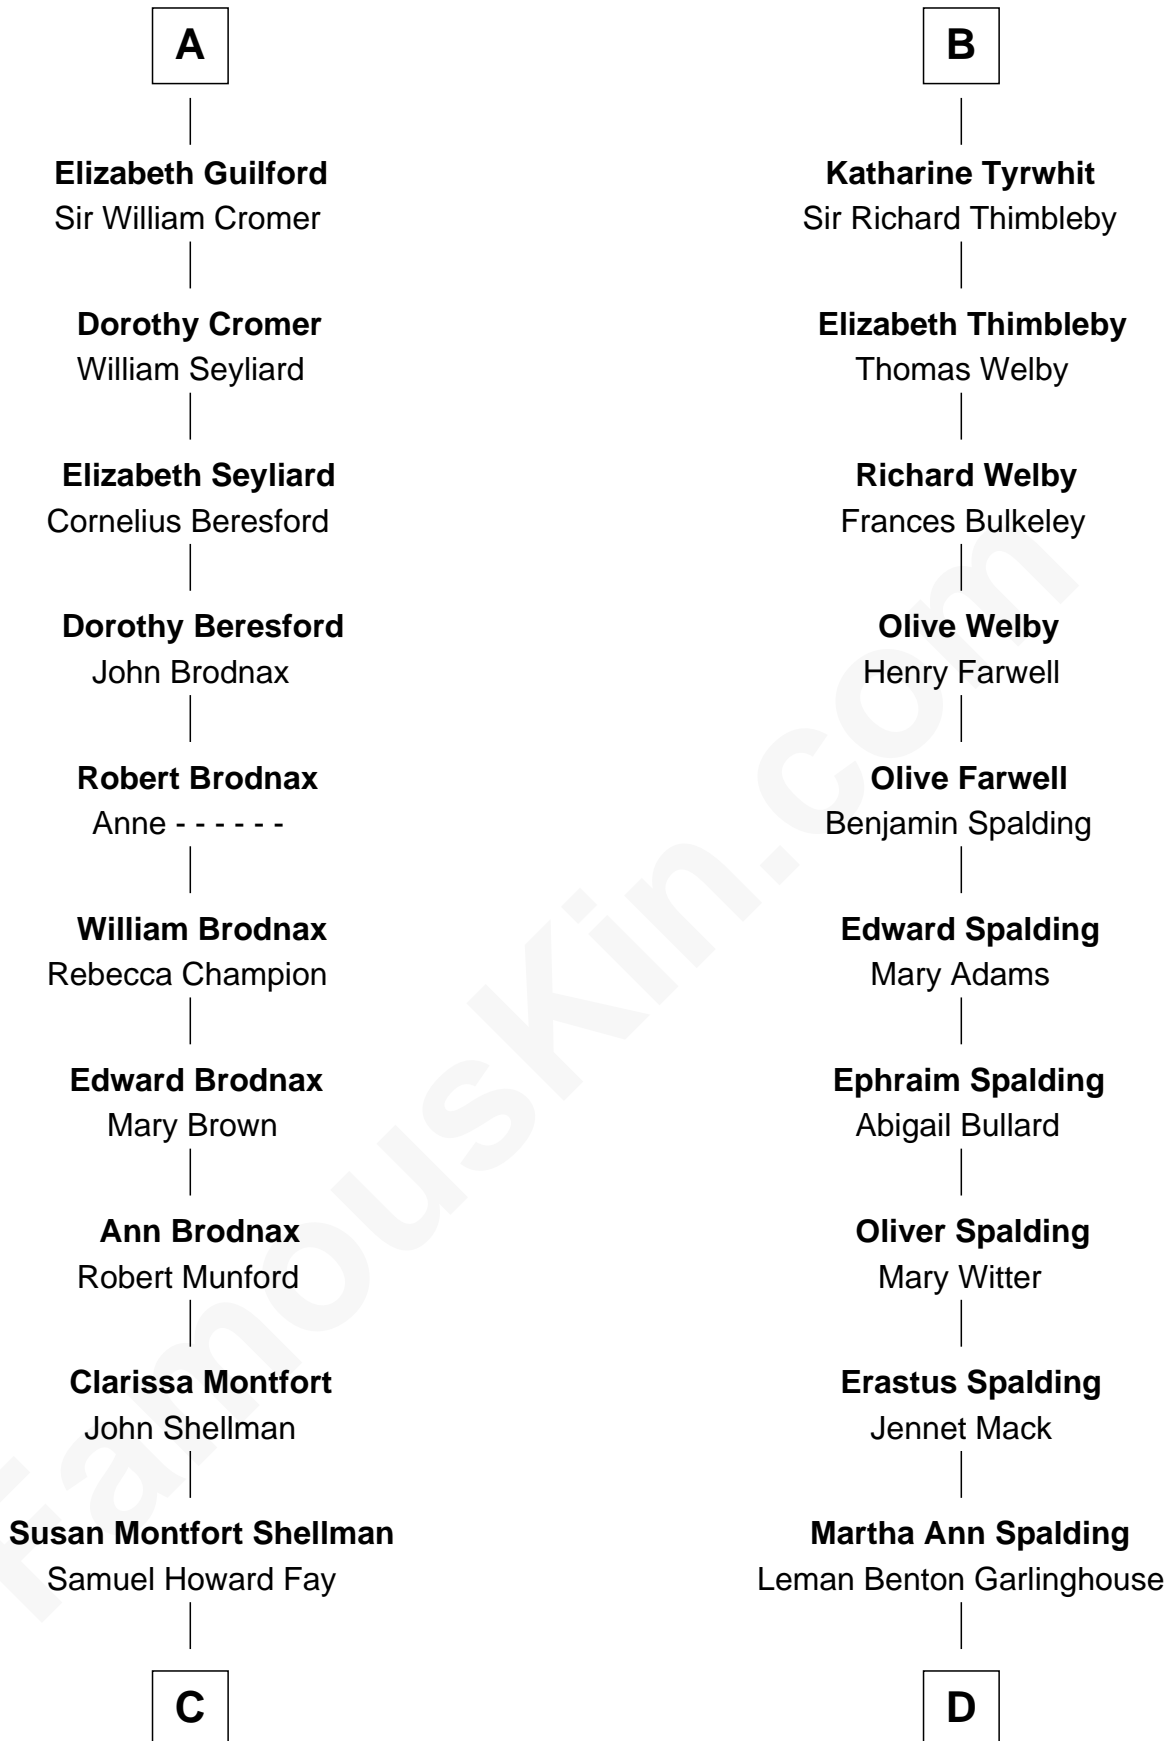

# FamousKin.com Relationship Chart of

**Jeb Bush**

*43rd Governor of Florida*

19th cousin 2 times removed of

**Katharine Hepburn**

*Movie Actress*

**Sir Robert de Holland**

Maude la Zouche

**D**

**Caroline Garlinghouse**  
Alfred Augustus Houghton

**Katharine Martha Houghton**  
Thomas Norval Hepburn

**Katharine Hepburn**  
*Movie Actress*

FamousKin.com