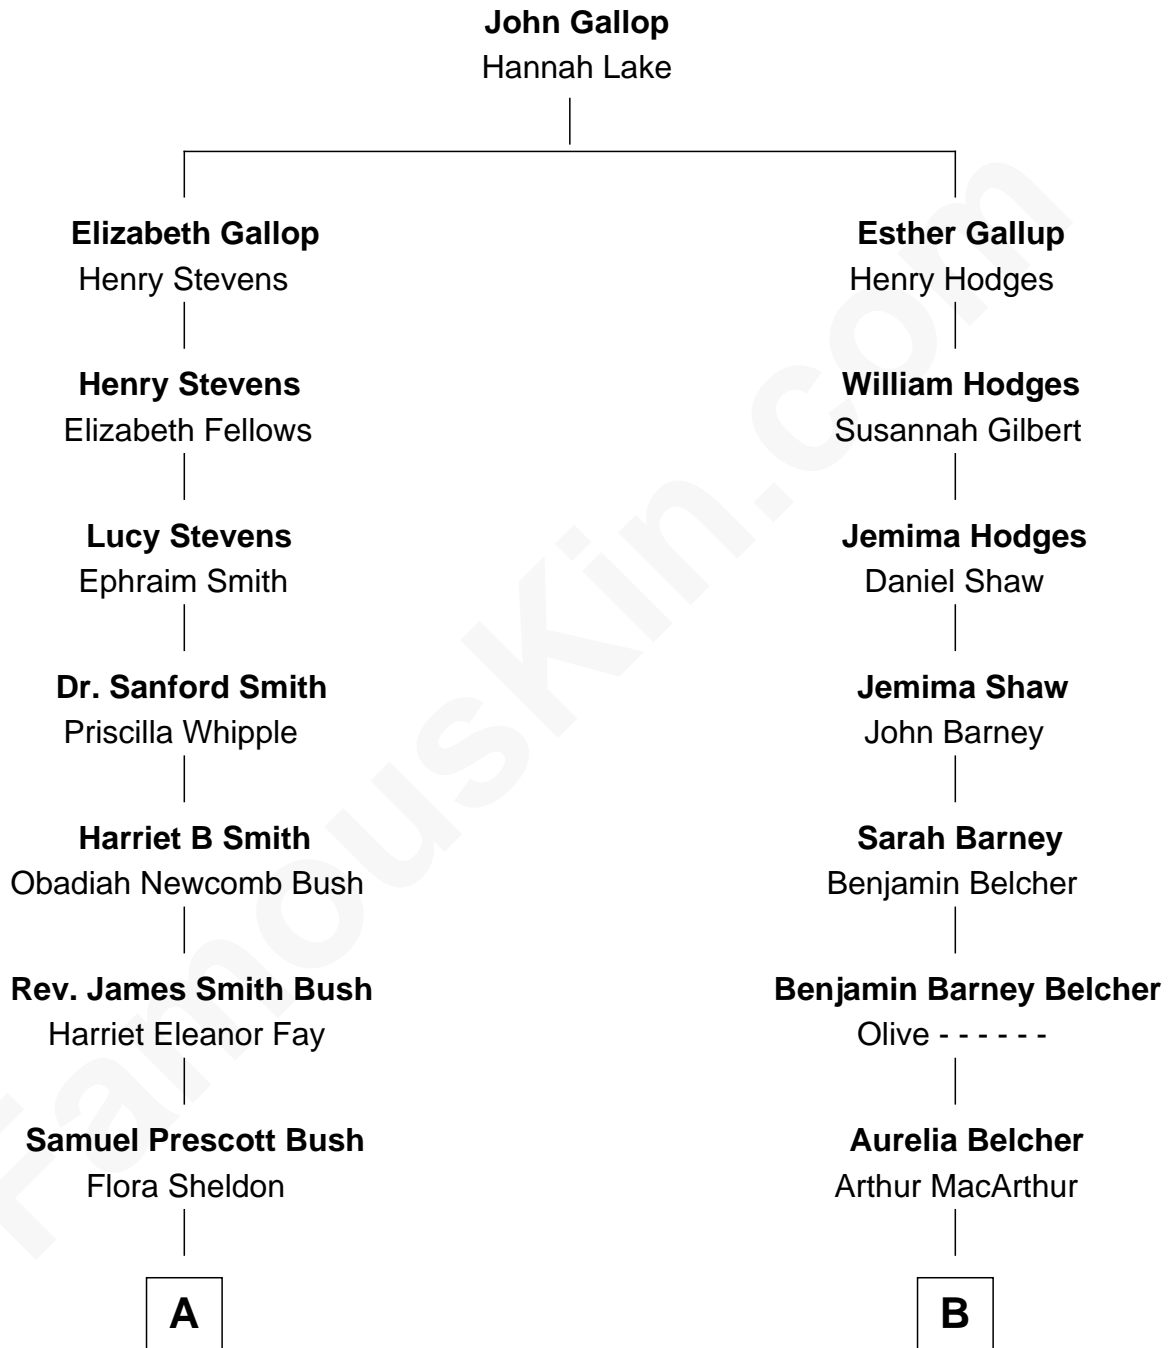

FamousKin.com

Relationship Chart of

Jeb Bush

43rd Governor of Florida

8th cousin 1 time removed of

General Douglas MacArthur
U.S. Army - World War II

FamousKin.com