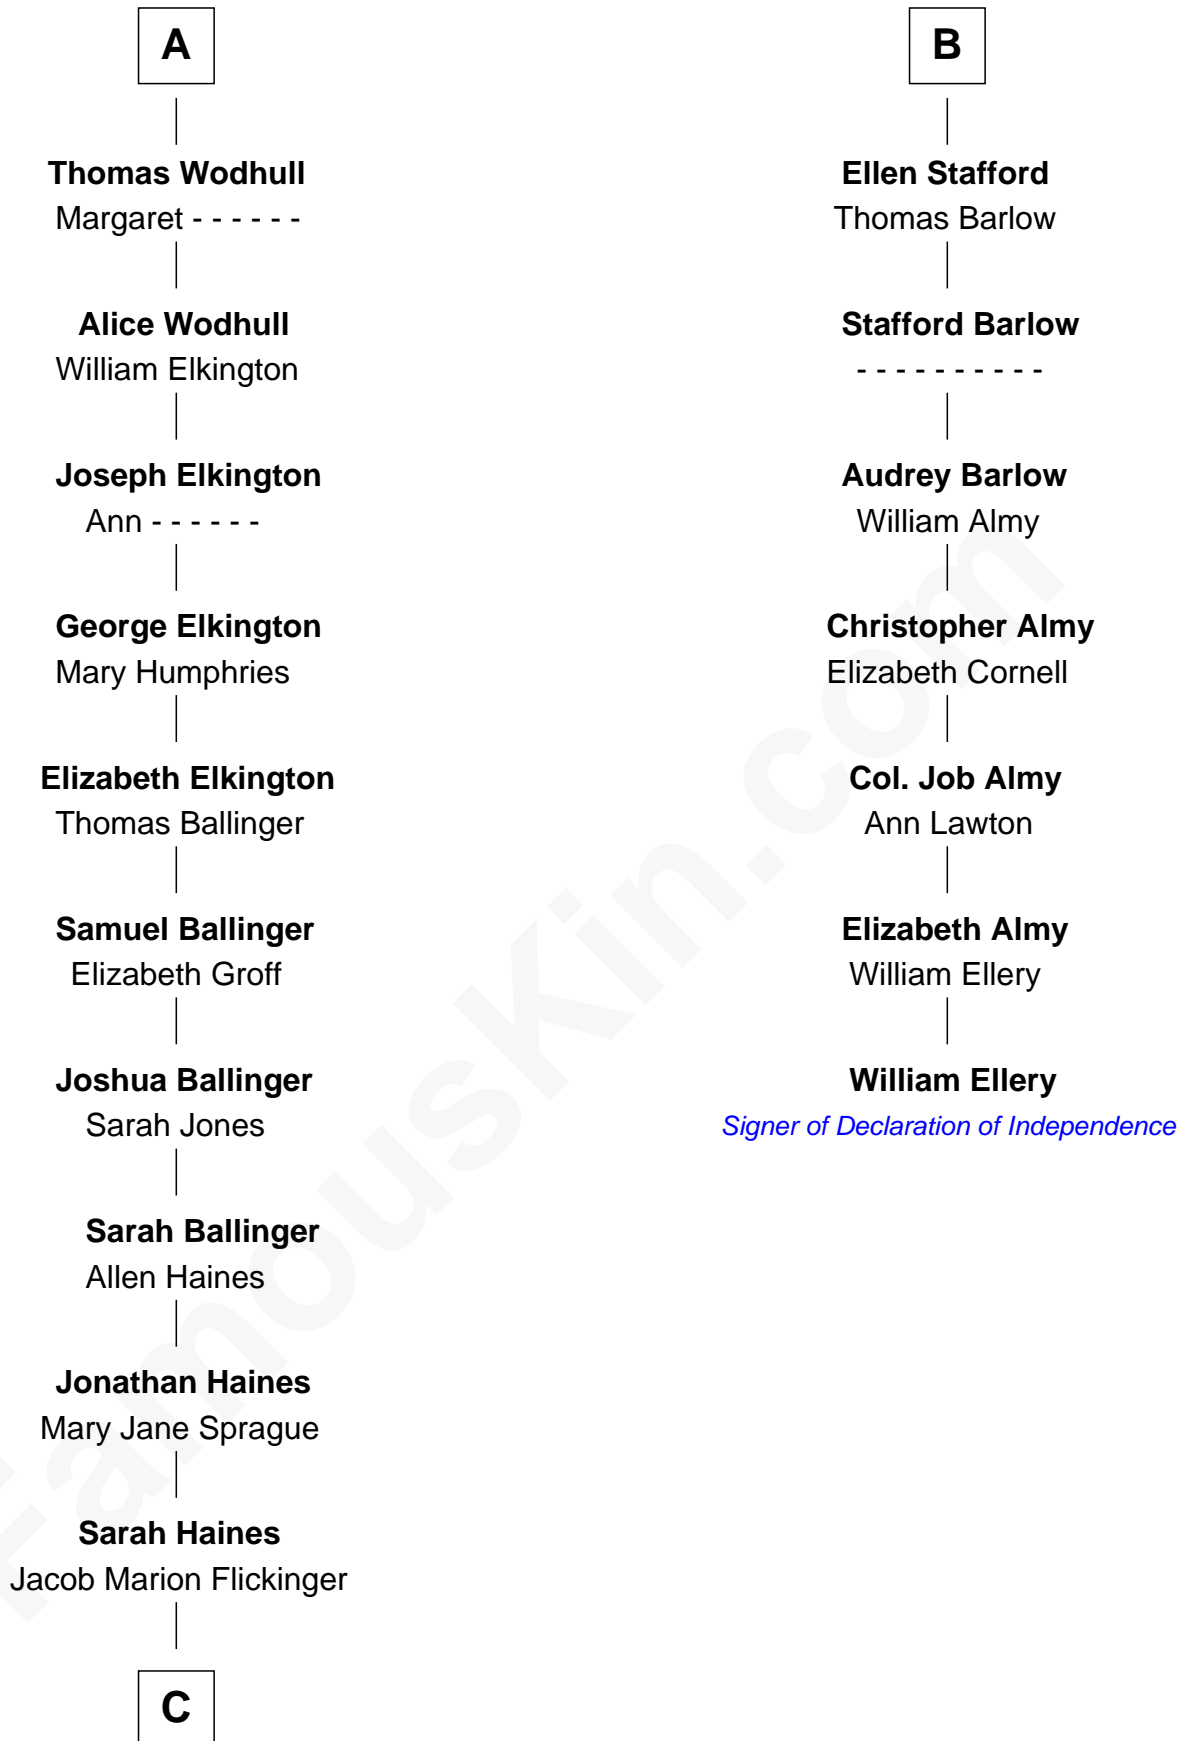

# FamousKin.com Relationship Chart of

**Jeb Bush**

*43rd Governor of Florida*

13th cousin 7 times removed of

**William Ellery**

*Signer of the Declaration of Independence*

**Sir Warin Trussell**  
Maud de St. Philibert

**Sir Laurence Trussell**  
Matilda de Charnells

**Sir William Trussell**  
Margery Ludlow

**Isabel Trussell**  
Thomas Wodhull

**John Wodhull**  
Joan Etwell

**Fulk Wodhull**  
Anne Newenham

**Lawrence Wodhull**  
Elizabeth Hall

**Fulke Wodhull**  
Alice Wickliffe

**A**

**Maud Trussell**

Sir John de Hastang

**Maud de Hastang**  
Ralph Stafford

**Sir Humphrey Stafford**  
Elizabeth Burdet

**Sir Humphrey Stafford**  
Eleanor Aylesbury

**Humphrey Stafford**  
Katherine Fray

**Sir Humphrey Stafford**  
Margaret Fogge

**Sir Humphrey Stafford**  
Margaret Tame

**B**

**C**

—  
**Lulu Dell Flickinger**  
James Edgar Robinson

—  
**Pauline Robinson**  
Marvin Pierce