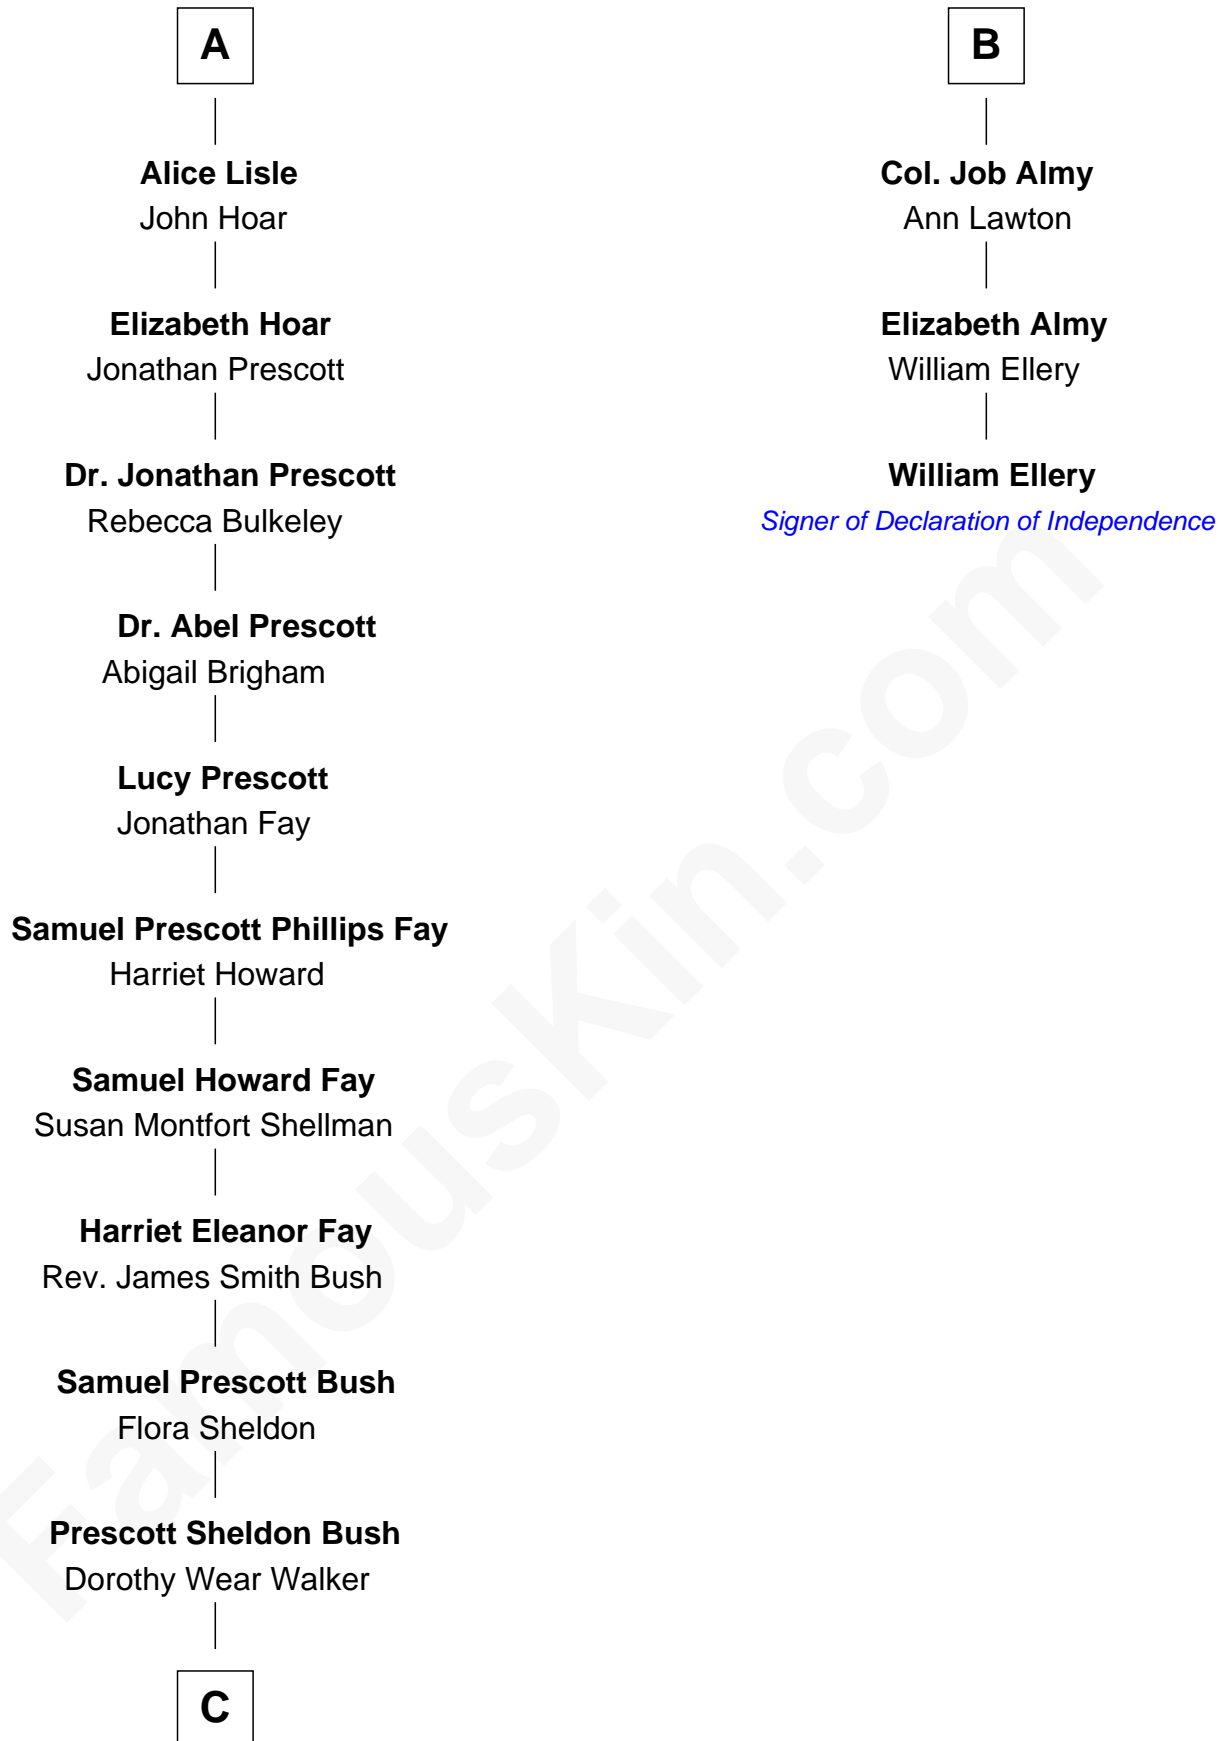

# FamousKin.com Relationship Chart of

**Jeb Bush**

*43rd Governor of Florida*

9th cousin 9 times removed of

**William Ellery**

*Signer of the Declaration of Independence*

**Sir Humphrey Stafford**

Eleanor Aylesbury

**Anne Stafford**  
Sir William Berkeley

**Richard Berkeley**  
Elizabeth Conningsby

**Sir John Berkeley**  
Isabel Dennis

**Sir Richard Berkeley**  
Elizabeth Jermy

**Mary Berkeley**  
Sir John Hungerford

**Bridget Hungerford**  
Sir William Lisle

**John Lisle**  
Alice Beckenshaw

**A**

**Humphrey Stafford**  
Katherine Fray

**Sir Humphrey Stafford**  
Margaret Fogge

**Sir Humphrey Stafford**  
Margaret Tame

**Ellen Stafford**  
Thomas Barlow

**Stafford Barlow**  
-----

**Audrey Barlow**  
William Almy

**Christopher Almy**  
Elizabeth Cornell

**B**

**C**

George Herbert Walker Bush

Barbara Pierce