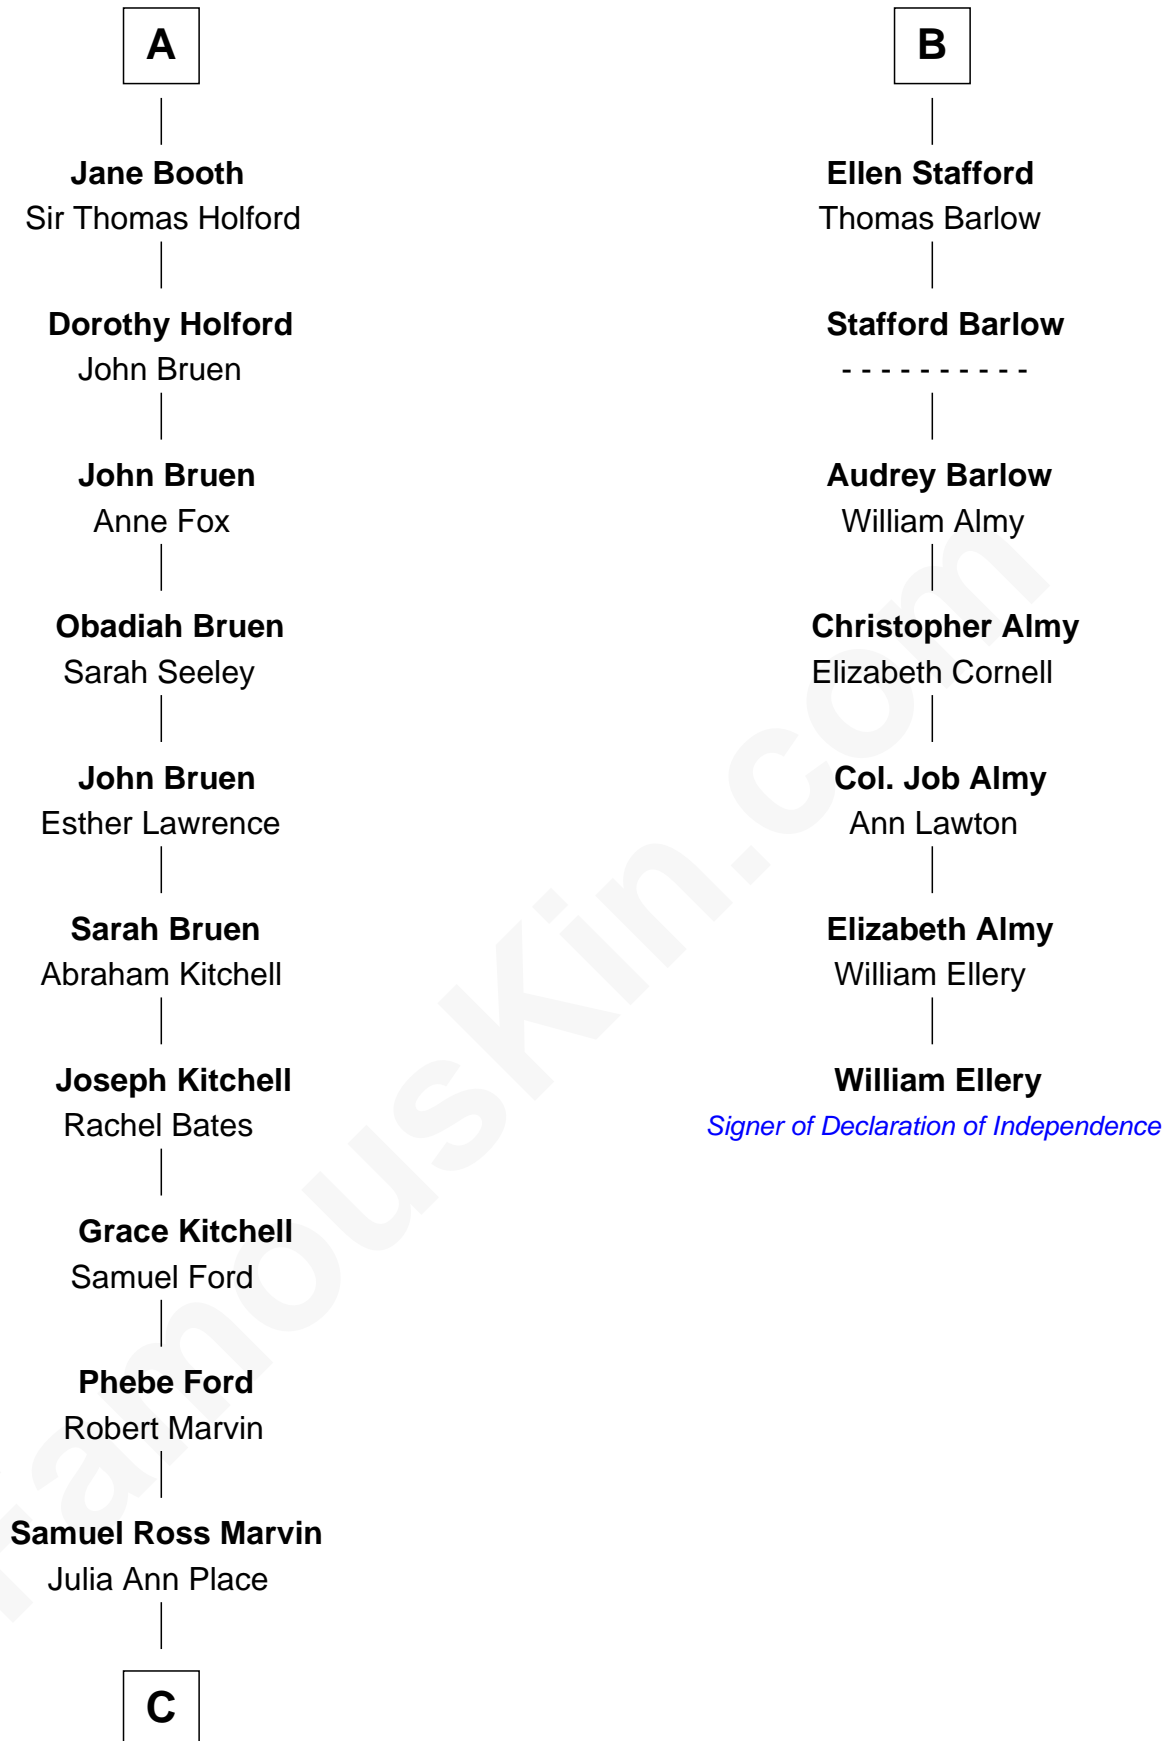

FamousKin.com Relationship Chart of

Jeb Bush

43rd Governor of Florida

13th cousin 8 times removed of

William Ellery

Signer of the Declaration of Independence

C

Jerome Place Marvin

Martha Ann Stokes

Mabel Marvin

Scott Pierce

Marvin Pierce

Pauline Robinson

Barbara Pierce

George Herbert Walker Bush

Jeb Bush