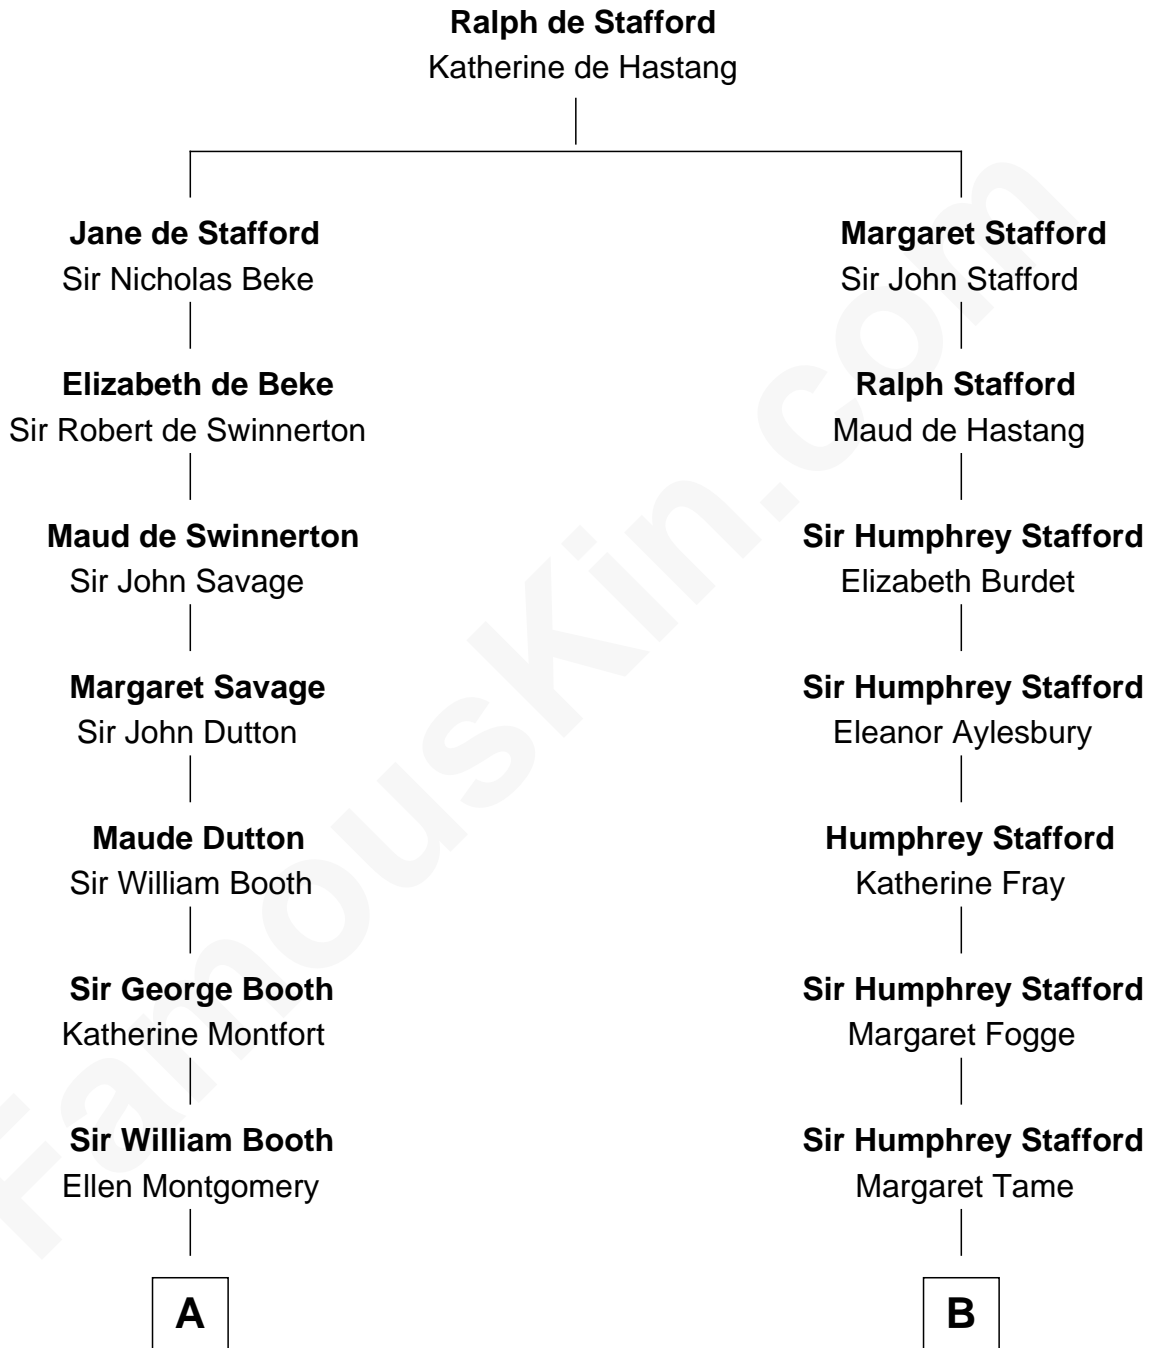

FamousKin.com Relationship Chart of

Jeb Bush

43rd Governor of Florida

13th cousin 8 times removed of

William Ellery

Signer of the Declaration of Independence

C

Jerome Place Marvin

Martha Ann Stokes

Mabel Marvin

Scott Pierce

Marvin Pierce

Pauline Robinson

Barbara Pierce

George Herbert Walker Bush

Jeb Bush

43rd Governor of Florida

FamousKin.com