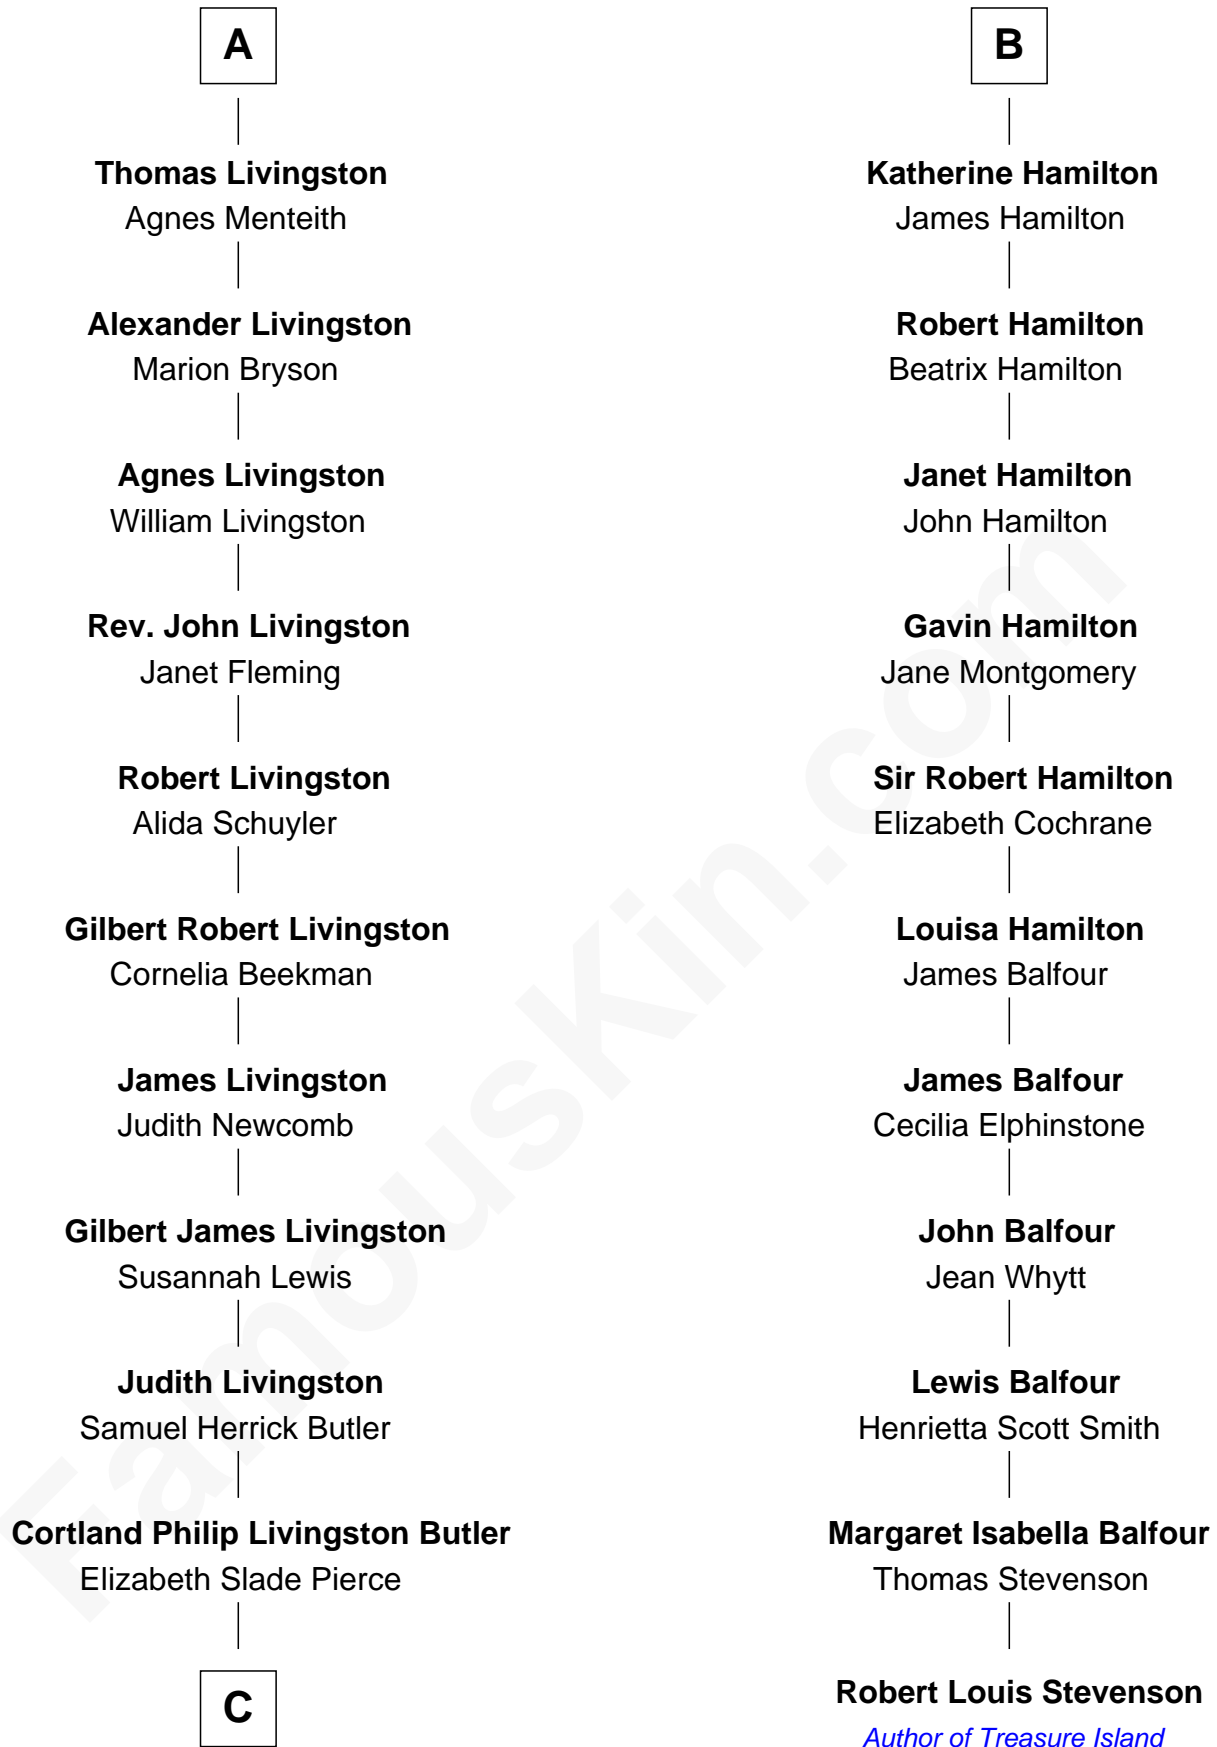

# FamousKin.com Relationship Chart of

**Jeb Bush**

*43rd Governor of Florida*

17th cousin 4 times removed of

**Robert Louis Stevenson**

*Author of Treasure Island*

**C**

—  
**Mary Elizabeth Butler**  
Robert Emmet Sheldon

—  
**Flora Sheldon**  
Samuel Prescott Bush

—  
**Prescott Sheldon Bush**  
Dorothy Wear Walker

—  
**George Herbert Walker Bush**  
Barbara Pierce

—  
**Jeb Bush**  
*43rd Governor of Florida*

FamousKin.com