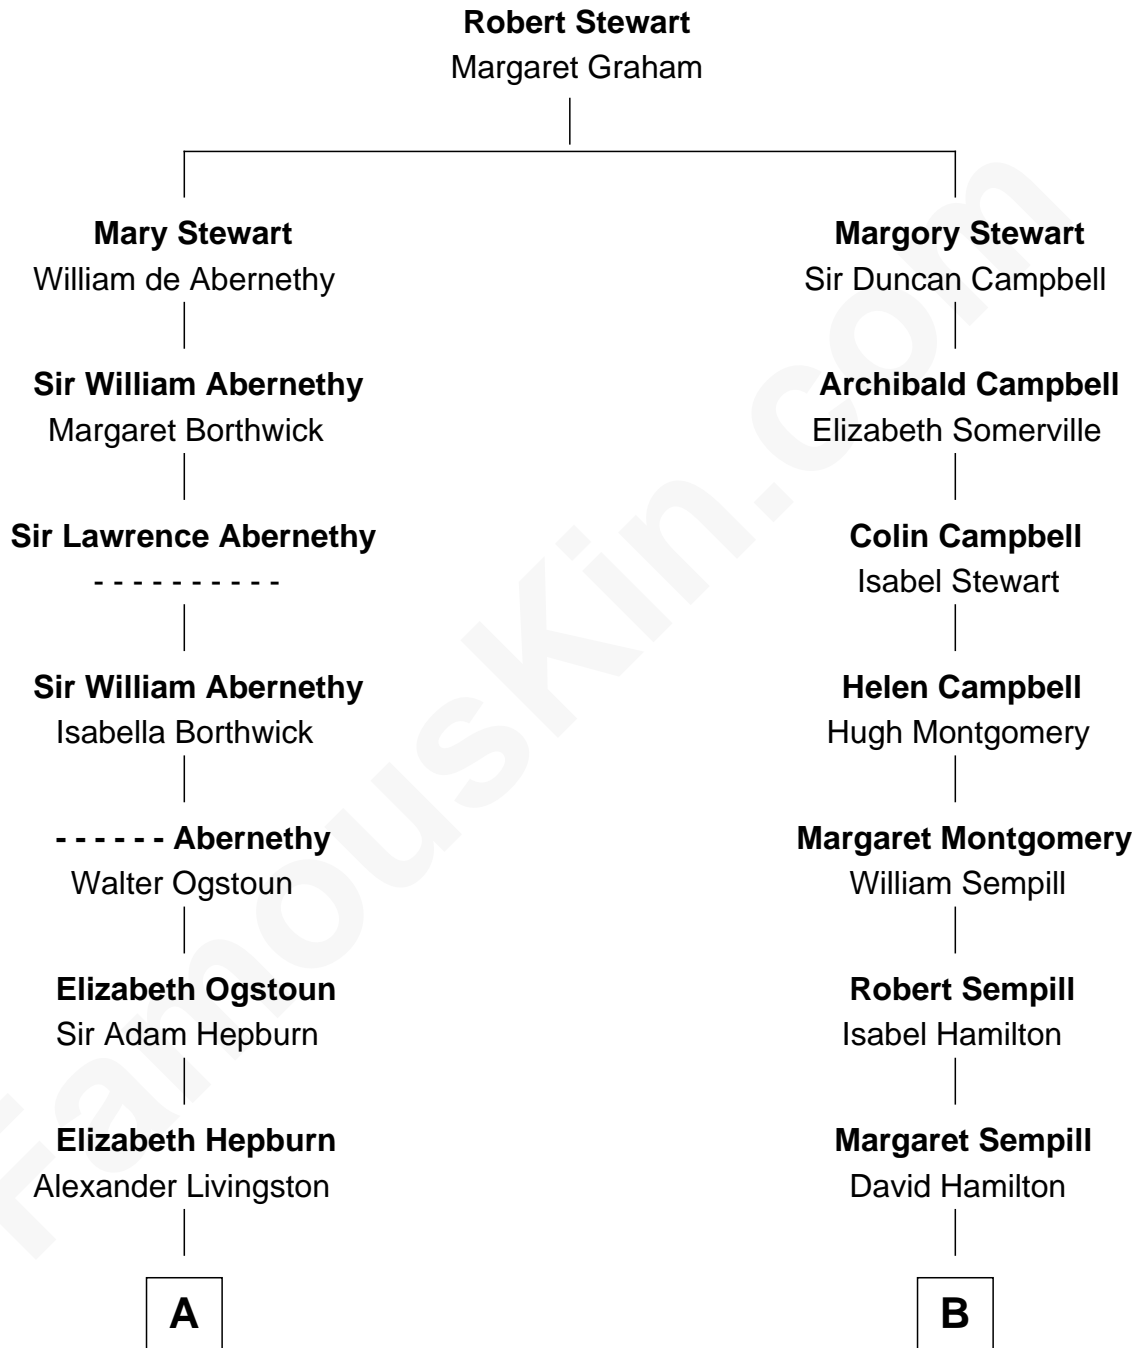

# FamousKin.com Relationship Chart of

**Jeb Bush**

*43rd Governor of Florida*

17th cousin 4 times removed of

**Robert Louis Stevenson**

*Author of Treasure Island*

**C**

—  
**Mary Elizabeth Butler**  
Robert Emmet Sheldon

—  
**Flora Sheldon**  
Samuel Prescott Bush

—  
**Prescott Sheldon Bush**  
Dorothy Wear Walker

—  
**George Herbert Walker Bush**  
Barbara Pierce

—  
**Jeb Bush**  
*43rd Governor of Florida*

FamousKin.com