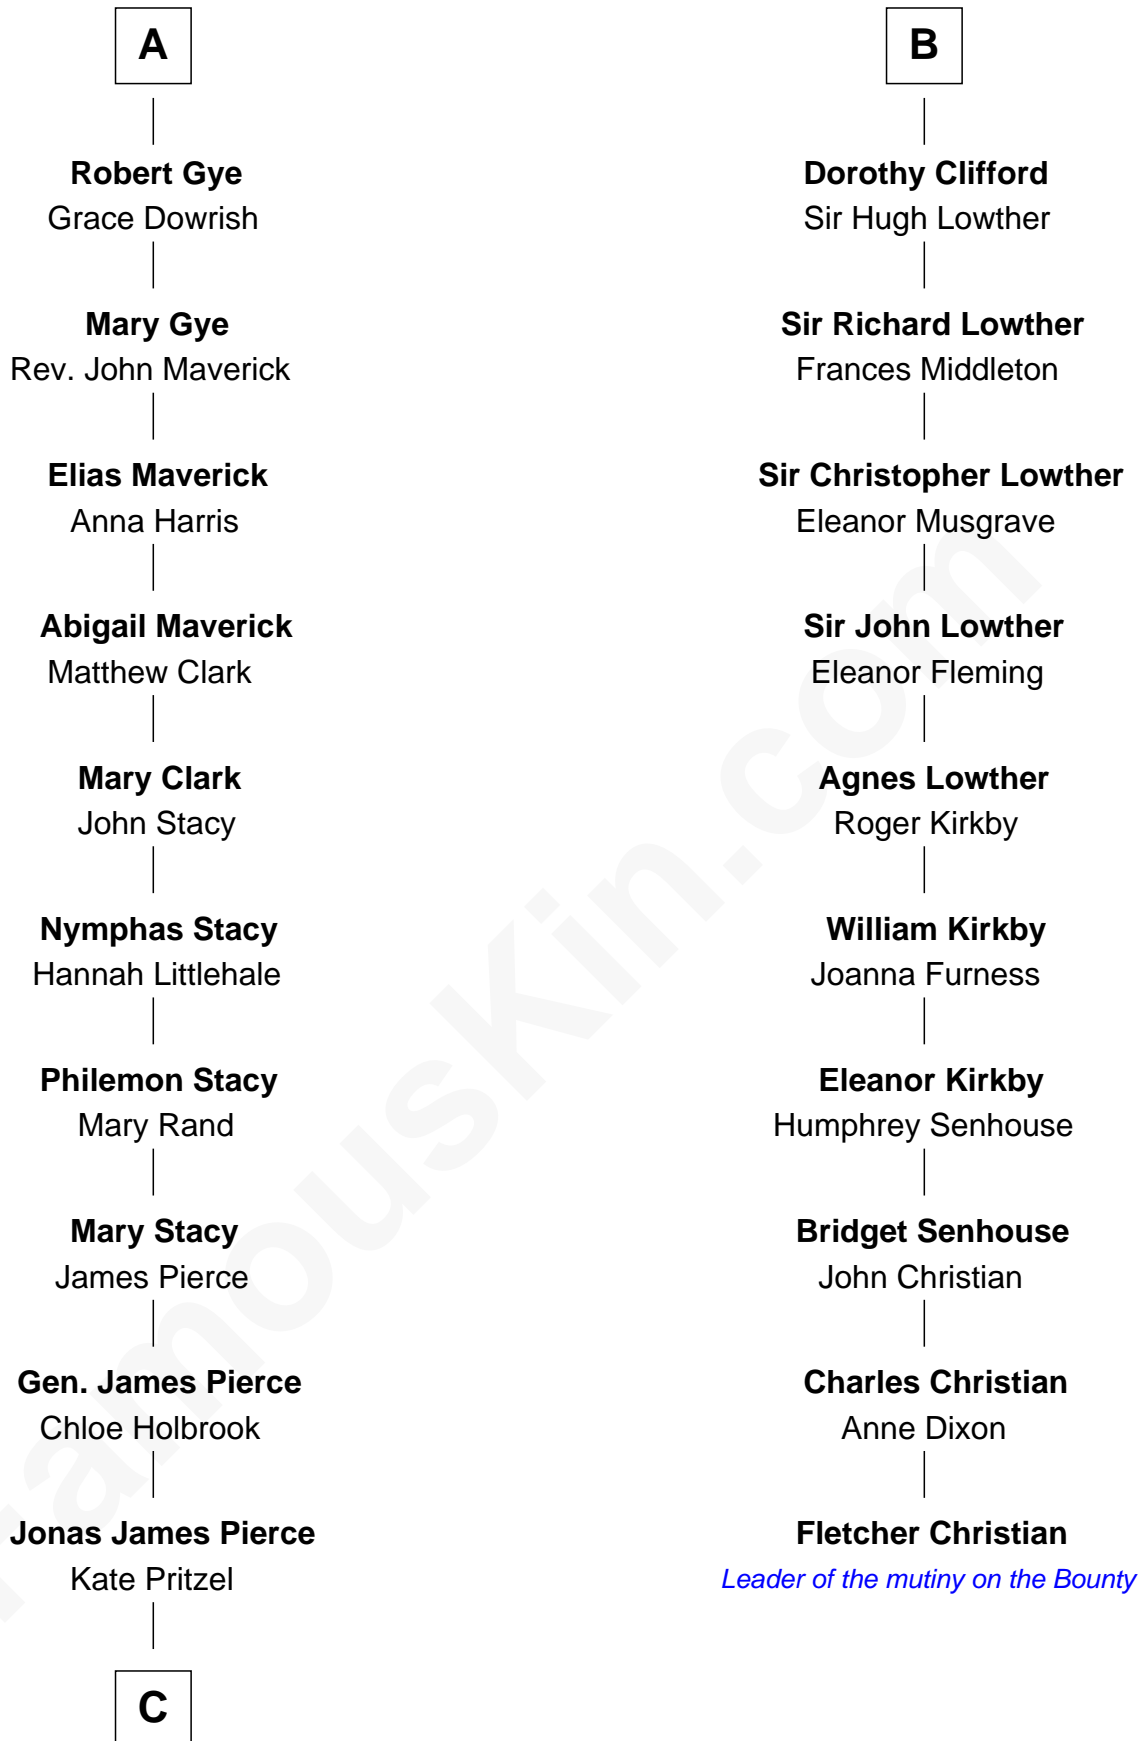

# FamousKin.com Relationship Chart of

**Jeb Bush**

*43rd Governor of Florida*

**16th cousin 4 times removed of**

**Fletcher Christian**

*Leader of the mutiny on the Bounty*

**Henry Plantagenet**  
Maud de Chaworth

**Eleanor Plantagenet**

Richard Fitzalan

**John Fitzalan**

Eleanor Maltravers

**Joan Fitzalan**

Sir William Echyngnam

**Joan Echyngnam**

Sir John Bayntun

**Sir Henry Percy**

Margaret de Neville

**Sir Henry Percy**

Elizabeth Mortimer

**Elizabeth Percy**

Sir John Clifford

**Thomas Clifford**

Joan Dacre

**John Clifford**

Margaret Bromflete

**Henry Clifford**

Florence Pudsey

**B**

FamousKin.com