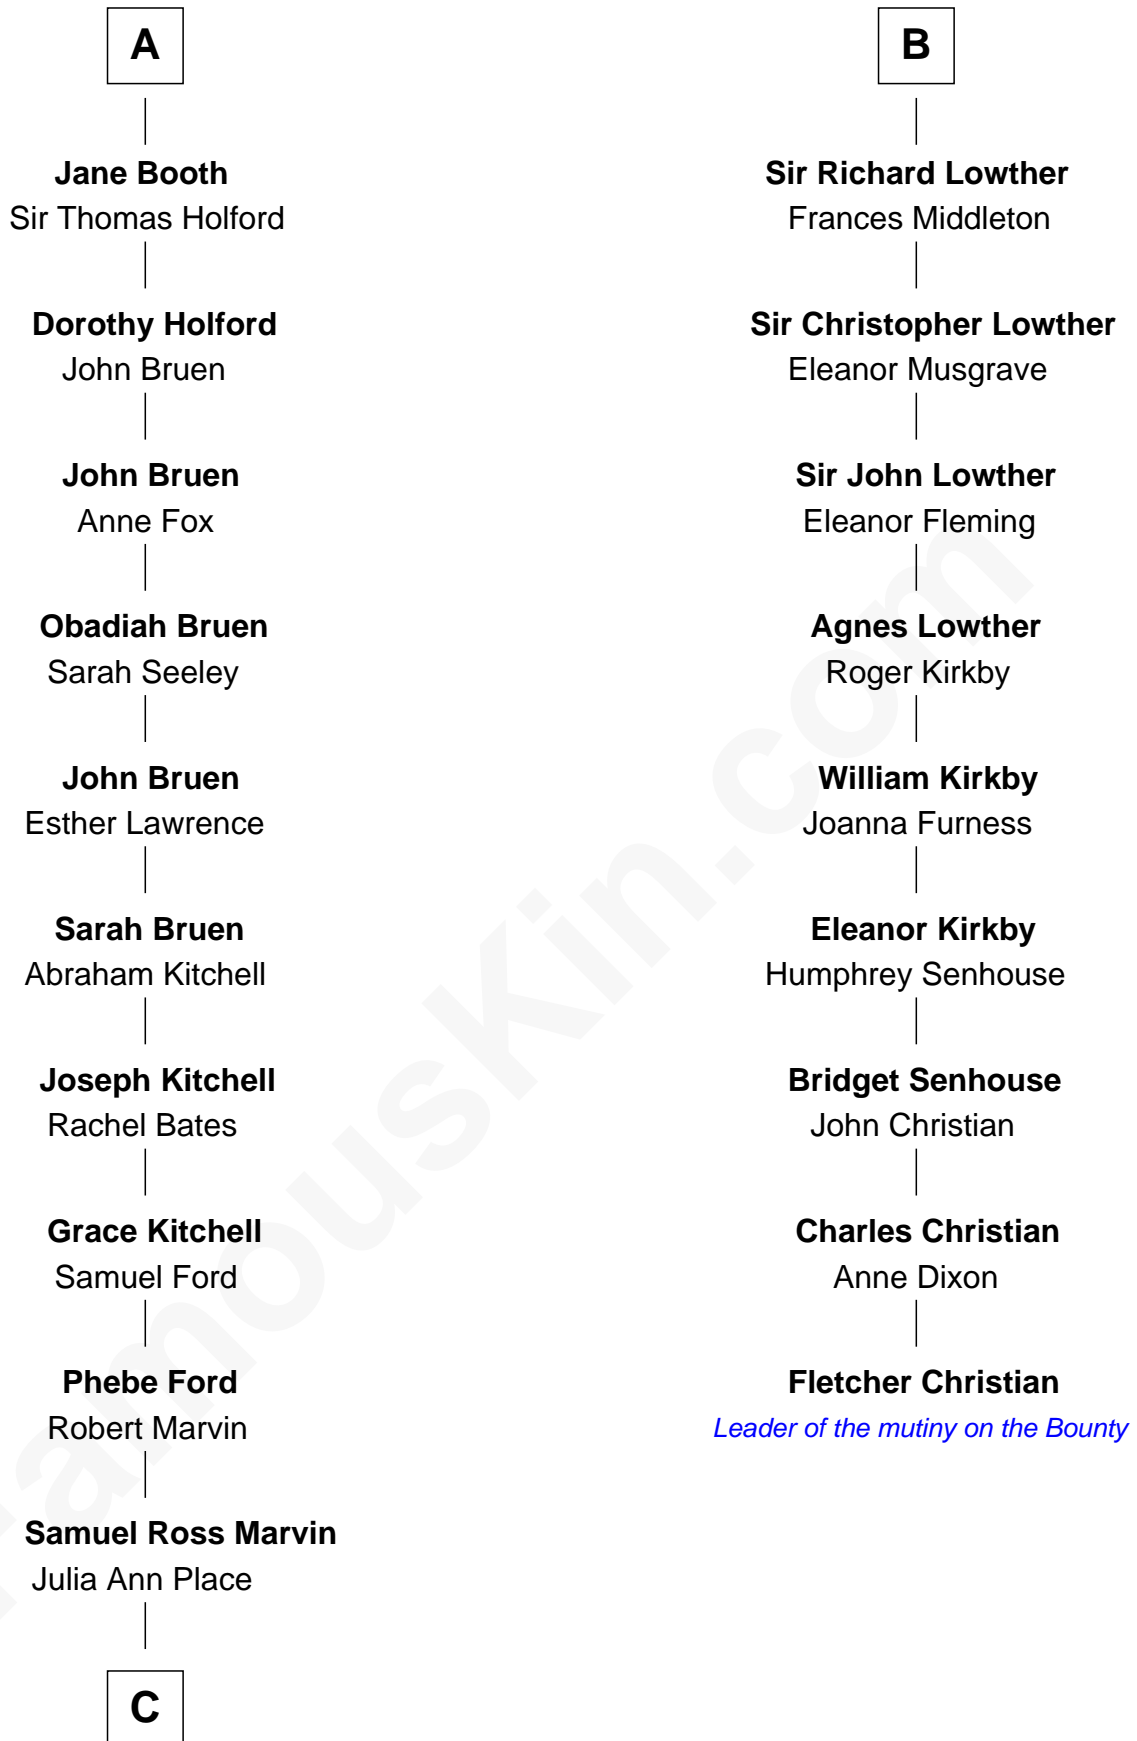

FamousKin.com

Relationship Chart of

Jeb Bush

43rd Governor of Florida

15th cousin 6 times removed of

Fletcher Christian

Leader of the mutiny on the Bounty

C

Jerome Place Marvin

Martha Ann Stokes

Mabel Marvin

Scott Pierce

Marvin Pierce

Pauline Robinson

Barbara Pierce

George Herbert Walker Bush