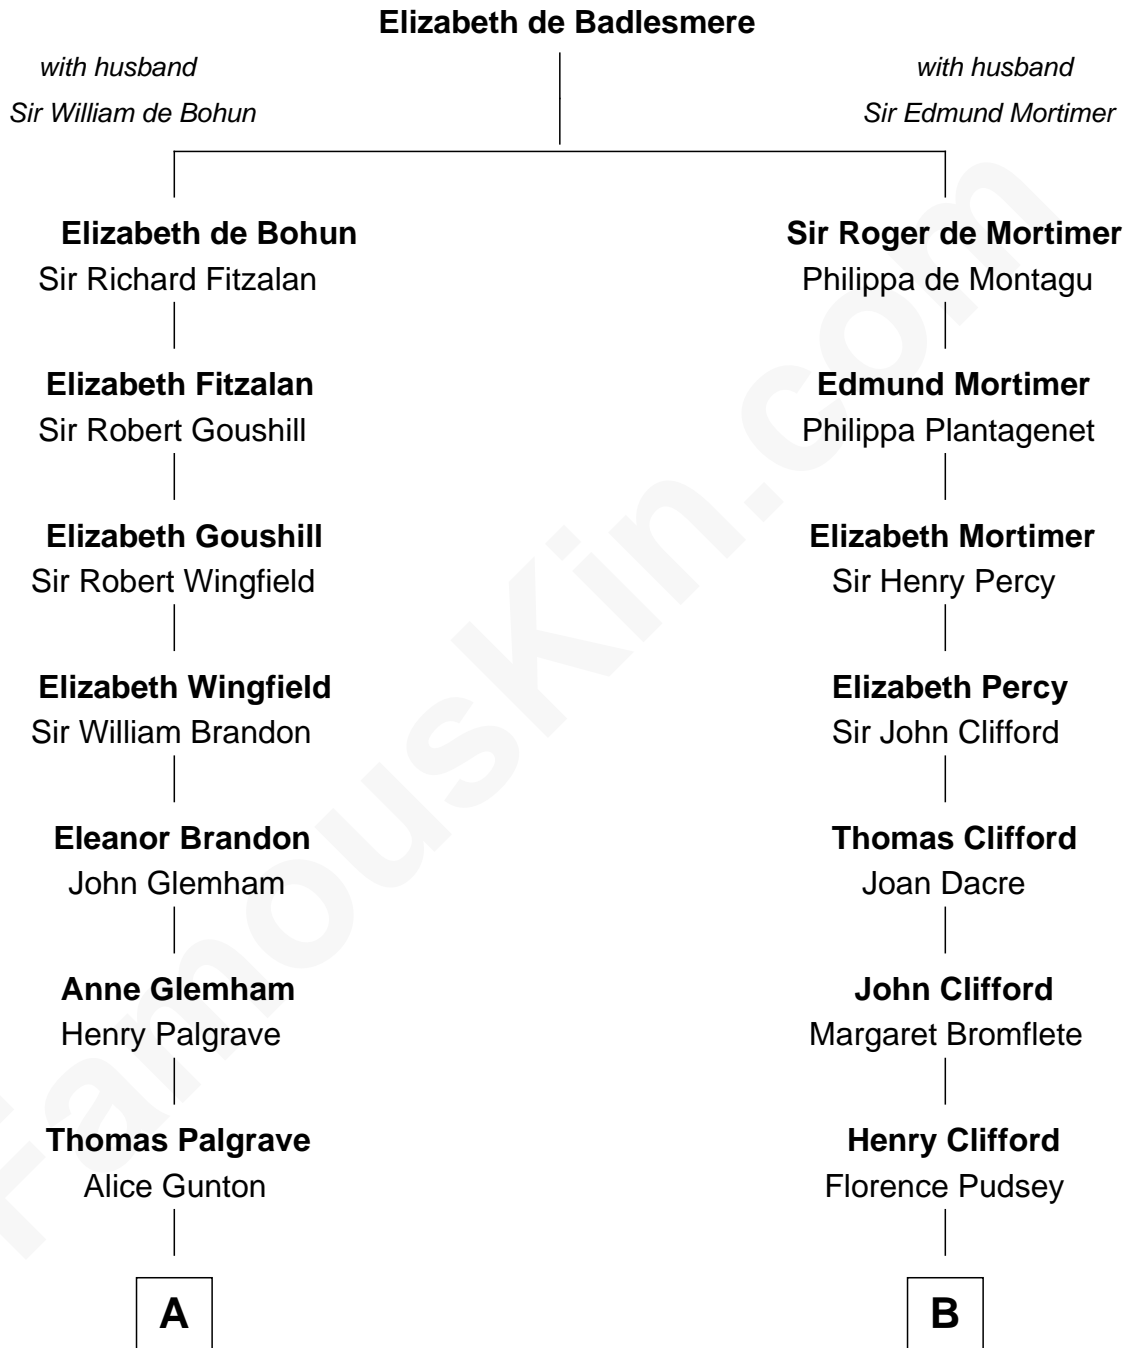

FamousKin.com

Relationship Chart of

Jeb Bush

43rd Governor of Florida

16th cousin 5 times removed of

Fletcher Christian

Leader of the mutiny on the Bounty

C

—
Harriet Eleanor Fay
Rev. James Smith Bush

—
Samuel Prescott Bush
Flora Sheldon

—
Prescott Sheldon Bush
Dorothy Wear Walker

—
George Herbert Walker Bush
Barbara Pierce

—
Jeb Bush
43rd Governor of Florida