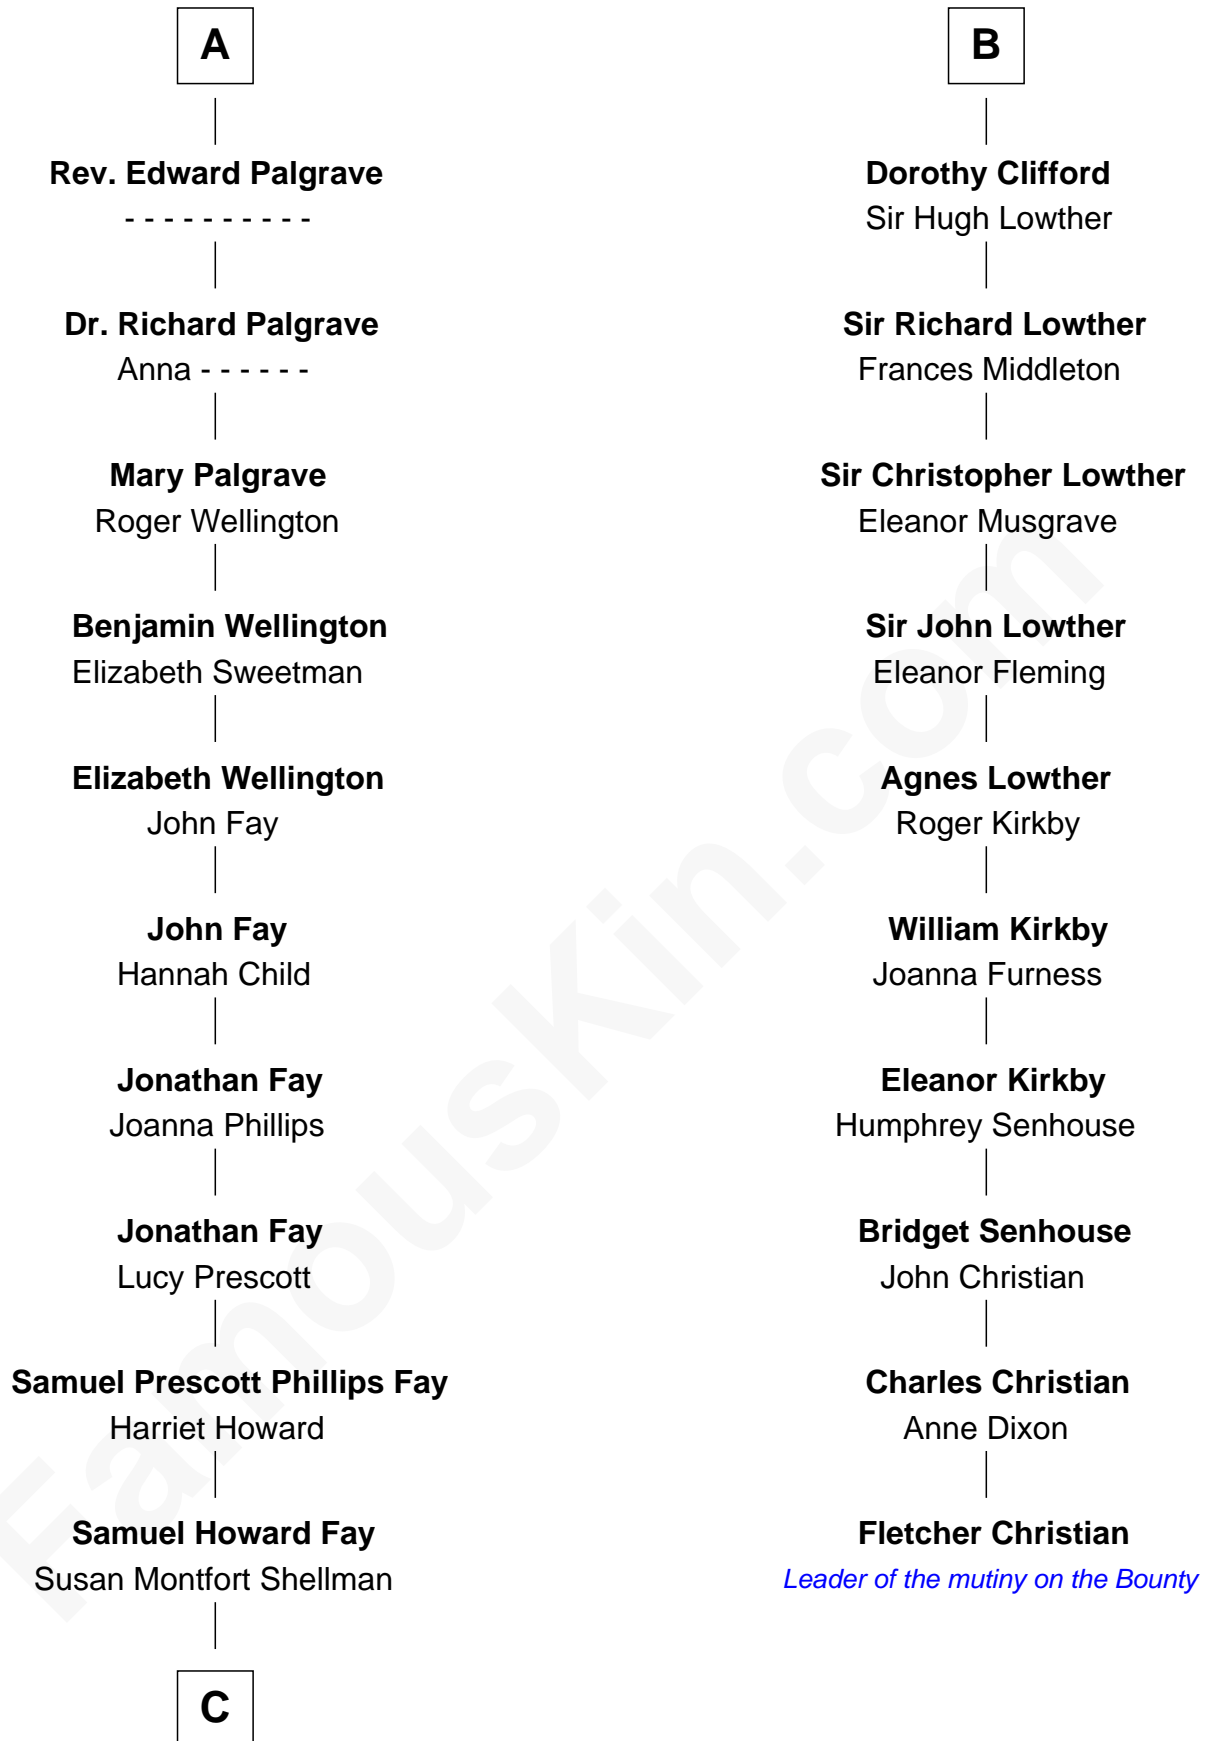

FamousKin.com

Relationship Chart of

Jeb Bush

43rd Governor of Florida

16th cousin 5 times removed of

Fletcher Christian

Leader of the mutiny on the Bounty

C

—
Harriet Eleanor Fay
Rev. James Smith Bush

—
Samuel Prescott Bush
Flora Sheldon

—
Prescott Sheldon Bush
Dorothy Wear Walker

—
George Herbert Walker Bush
Barbara Pierce

—
Jeb Bush
43rd Governor of Florida