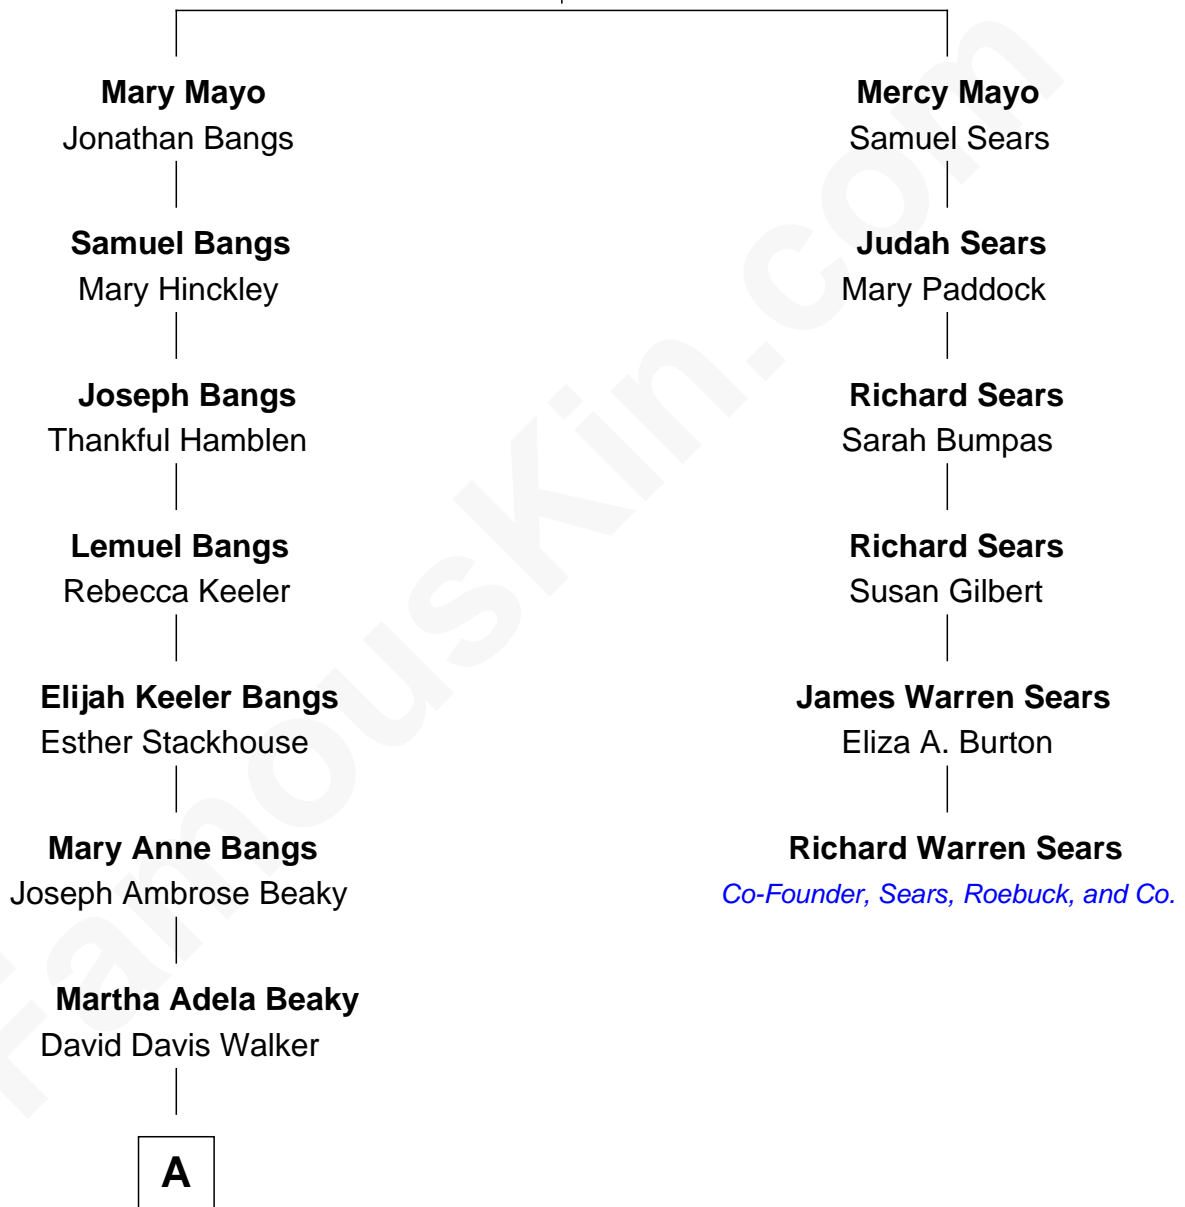

FamousKin.com

Relationship Chart of

Jeb Bush

43rd Governor of Florida

5th cousin 5 times removed of

Richard Warren Sears

Co-Founder of Sears, Roebuck, & Co.

Samuel Mayo
Tamezin Lumpkin

FamousKin.com