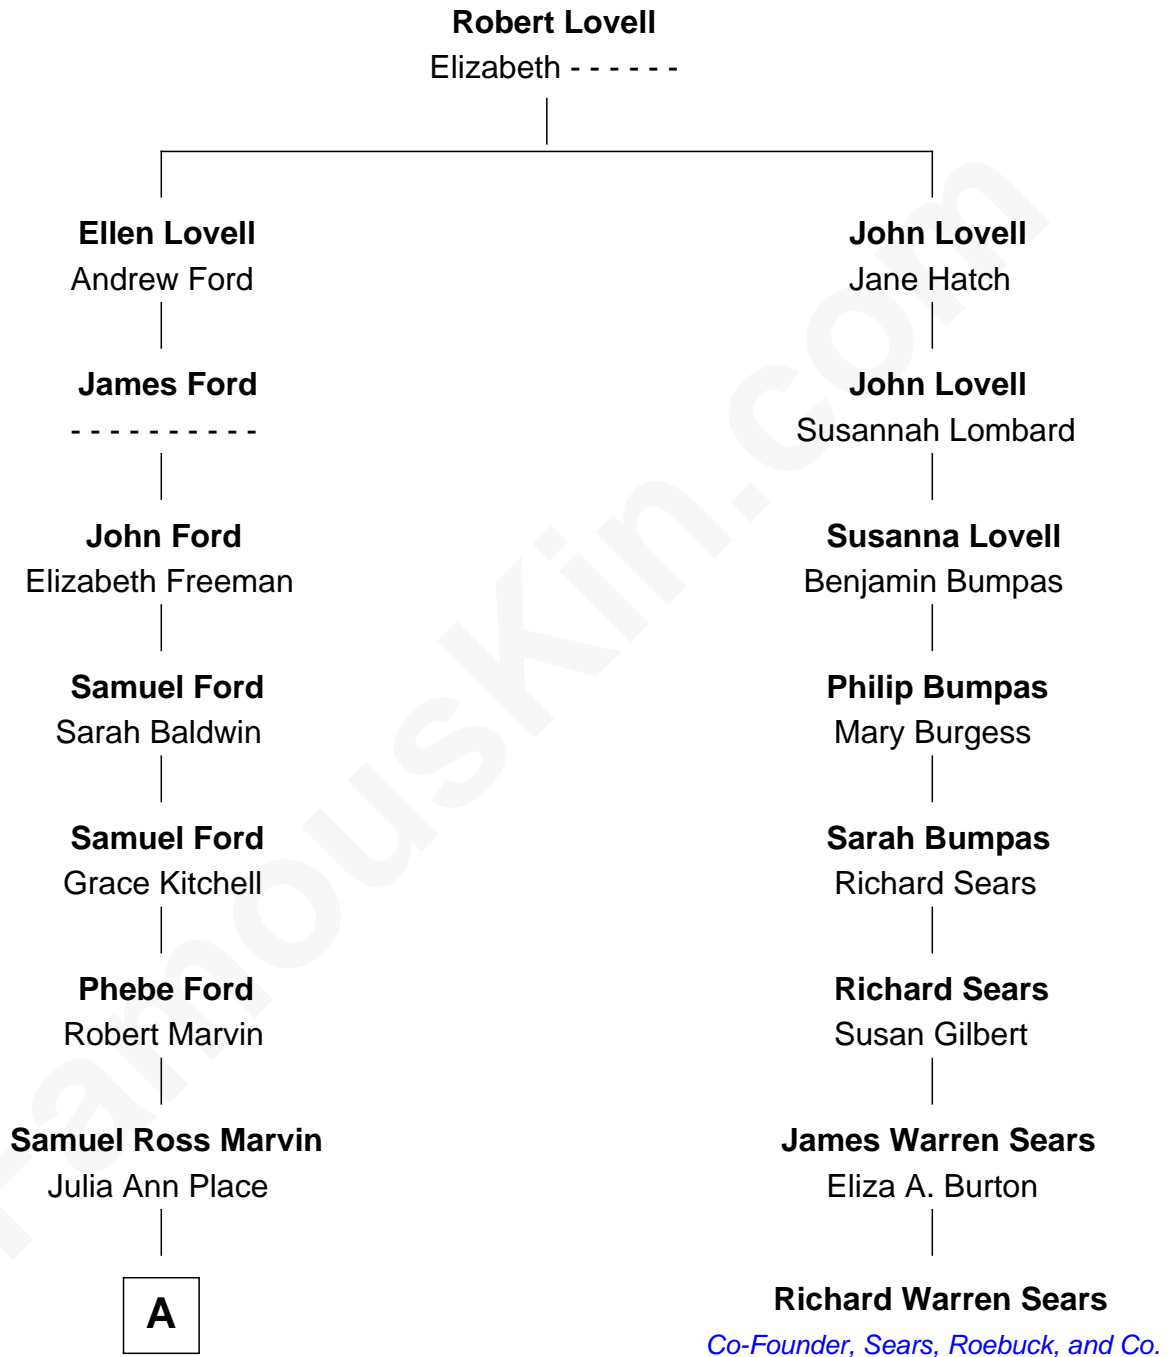

## Relationship Chart of

### Jeb Bush

43rd Governor of Florida

7th cousin 4 times removed of

### Richard Warren Sears

Co-Founder of Sears, Roebuck, & Co.

**A**

Jerome Place Marvin

Martha Ann Stokes

Mabel Marvin

Scott Pierce

Marvin Pierce