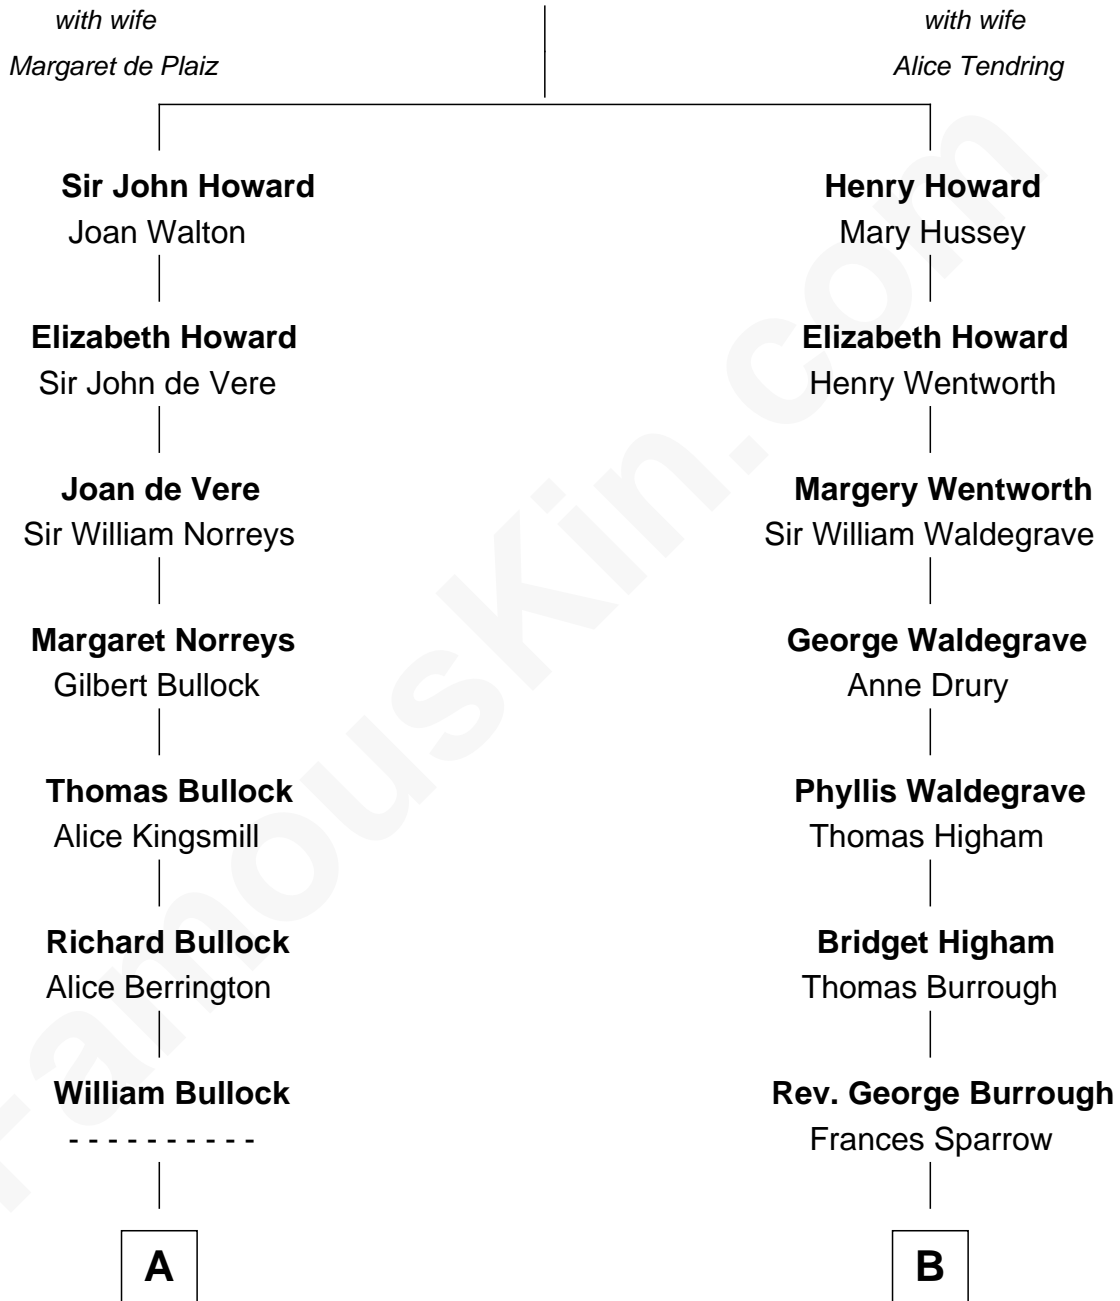

FamousKin.com Relationship Chart of

Jeb Bush

43rd Governor of Florida

17th cousin 2 times removed of

Bob Moore

Co-Founder, Bob's Red Mill

Sir John Howard

C

—
Prescott Sheldon Bush

Dorothy Wear Walker

—
George Herbert Walker Bush

Barbara Pierce

—
Jeb Bush

43rd Governor of Florida

FamousKin.com