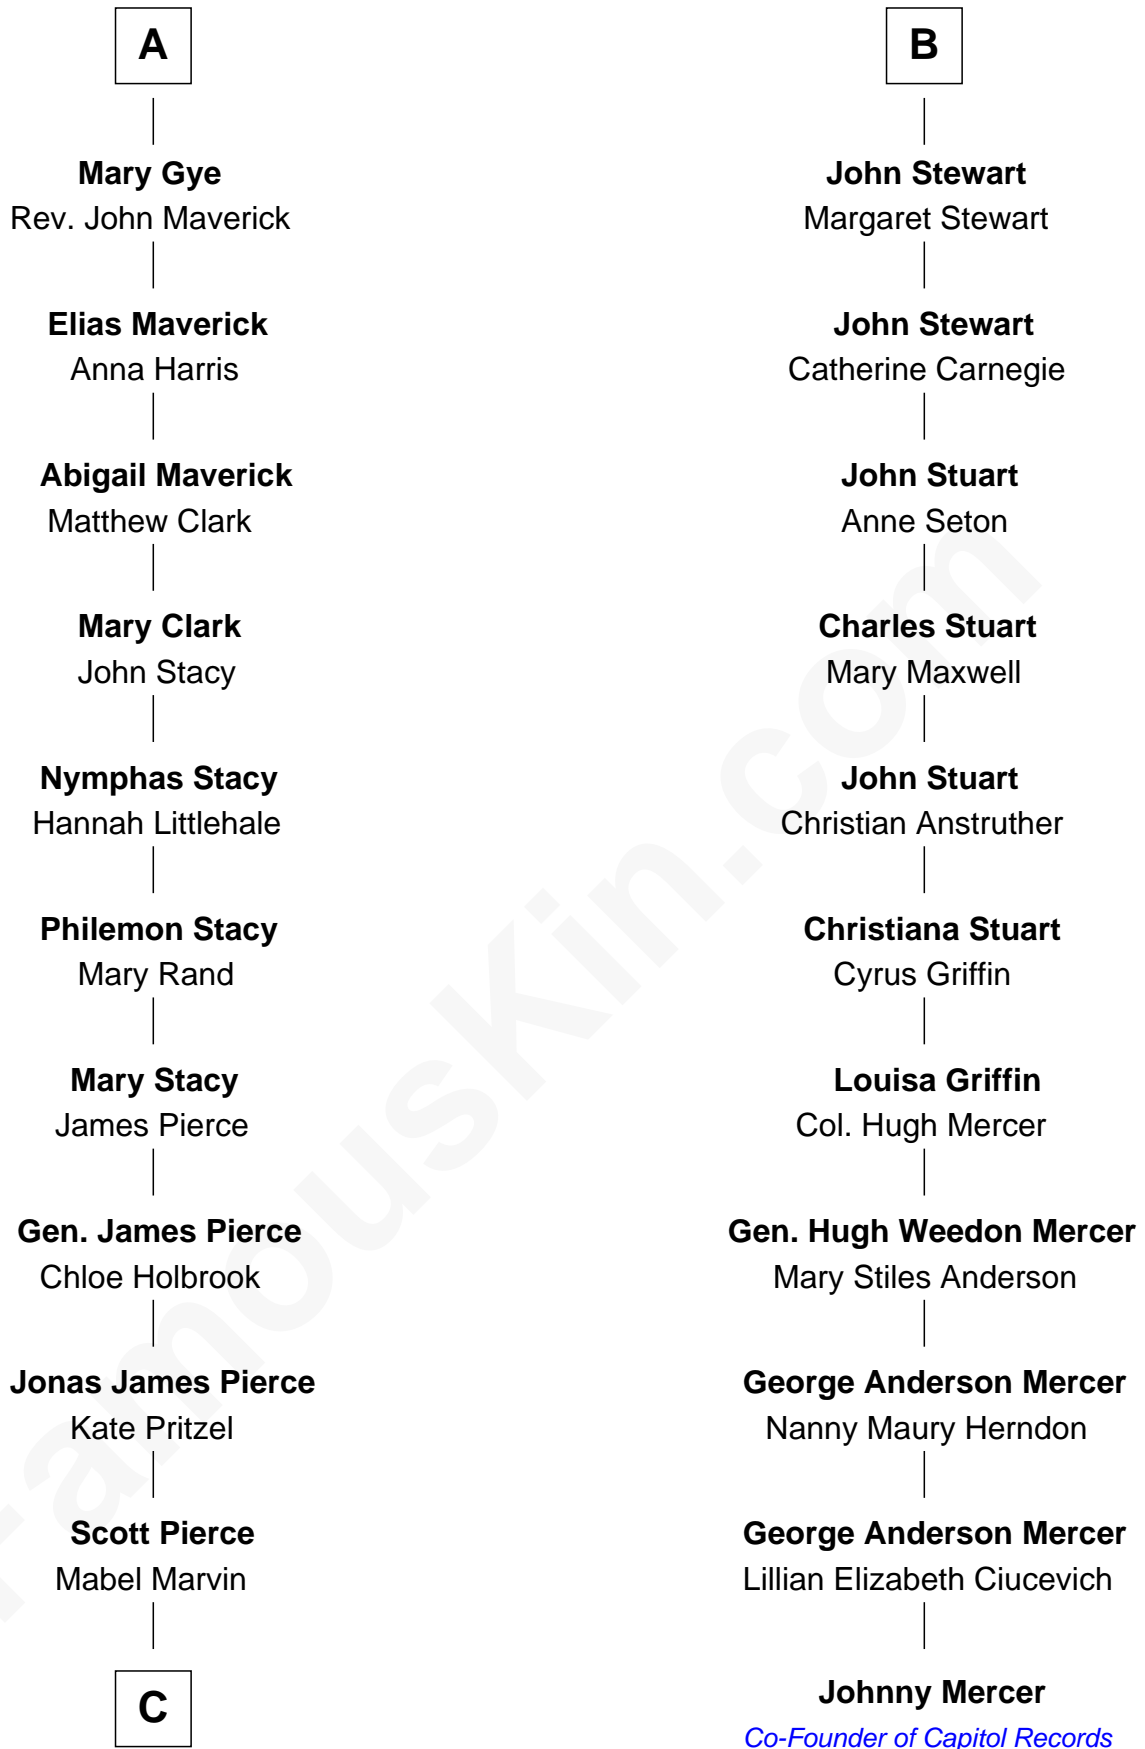

FamousKin.com Relationship Chart of

Jeb Bush

43rd Governor of Florida

17th cousin 2 times removed of

Johnny Mercer

Songwriter and Co-Founder of Capitol Records

Richard Fitzalan
Eleanor Plantagenet

C

—
Marvin Pierce
Pauline Robinson

—
Barbara Pierce
George Herbert Walker Bush

—
Jeb Bush
43rd Governor of Florida

FamousKin.com