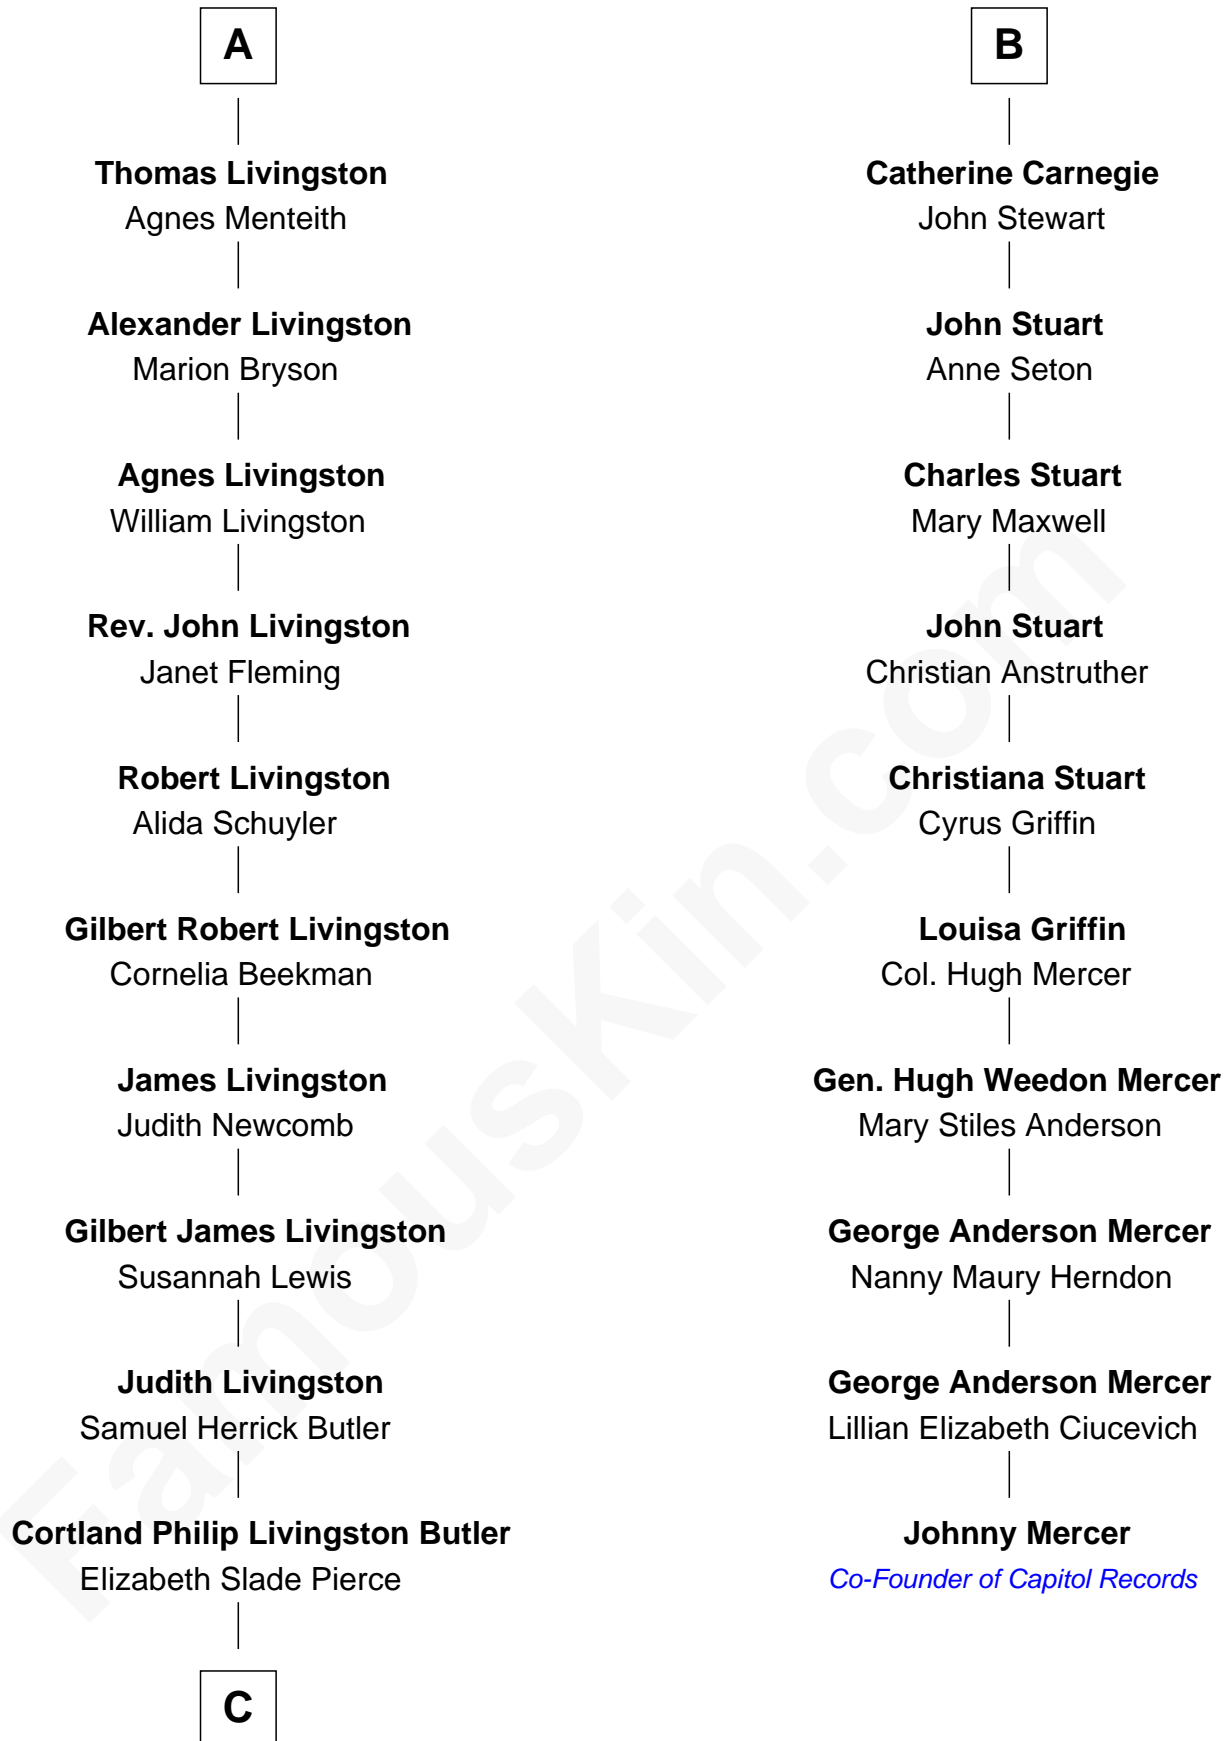

FamousKin.com Relationship Chart of

Jeb Bush

43rd Governor of Florida

16th cousin 5 times removed of

Johnny Mercer

Songwriter and Co-Founder of Capitol Records

Robert Stewart
Margaret Graham

C

—
Mary Elizabeth Butler
Robert Emmet Sheldon

—
Flora Sheldon
Samuel Prescott Bush

—
Prescott Sheldon Bush
Dorothy Wear Walker

—
George Herbert Walker Bush
Barbara Pierce

—
Jeb Bush
43rd Governor of Florida