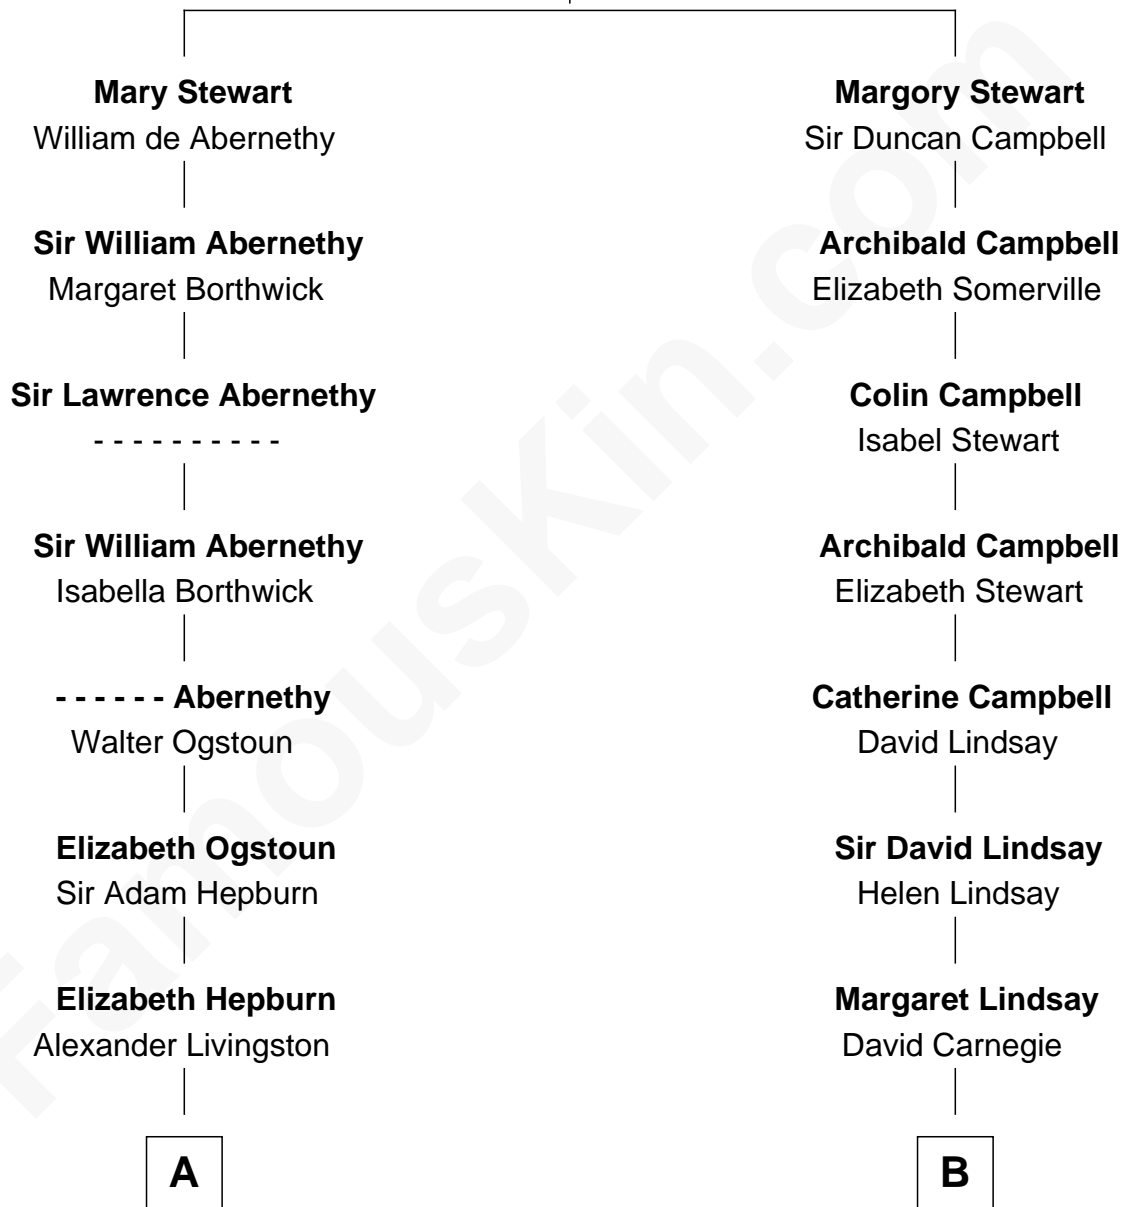

FamousKin.com Relationship Chart of

Jeb Bush

43rd Governor of Florida

16th cousin 5 times removed of

Johnny Mercer

Songwriter and Co-Founder of Capitol Records

Robert Stewart
Margaret Graham

C

—
Mary Elizabeth Butler
Robert Emmet Sheldon

—
Flora Sheldon
Samuel Prescott Bush

—
Prescott Sheldon Bush
Dorothy Wear Walker

—
George Herbert Walker Bush
Barbara Pierce

—
Jeb Bush
43rd Governor of Florida