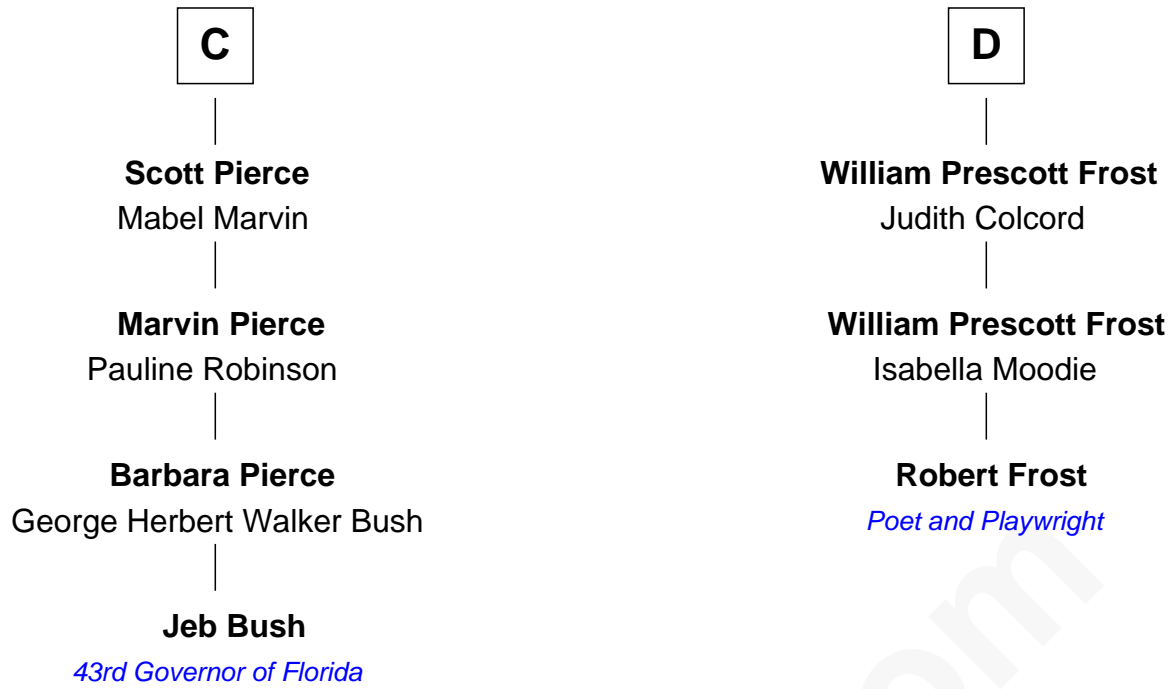

# FamousKin.com Relationship Chart of

**Jeb Bush**

*43rd Governor of Florida*

19th cousin 1 time removed of

**Robert Frost**

*Poet and Playwright*

**Henry Plantagenet**  
Maud de Chaworth

FamousKin.com