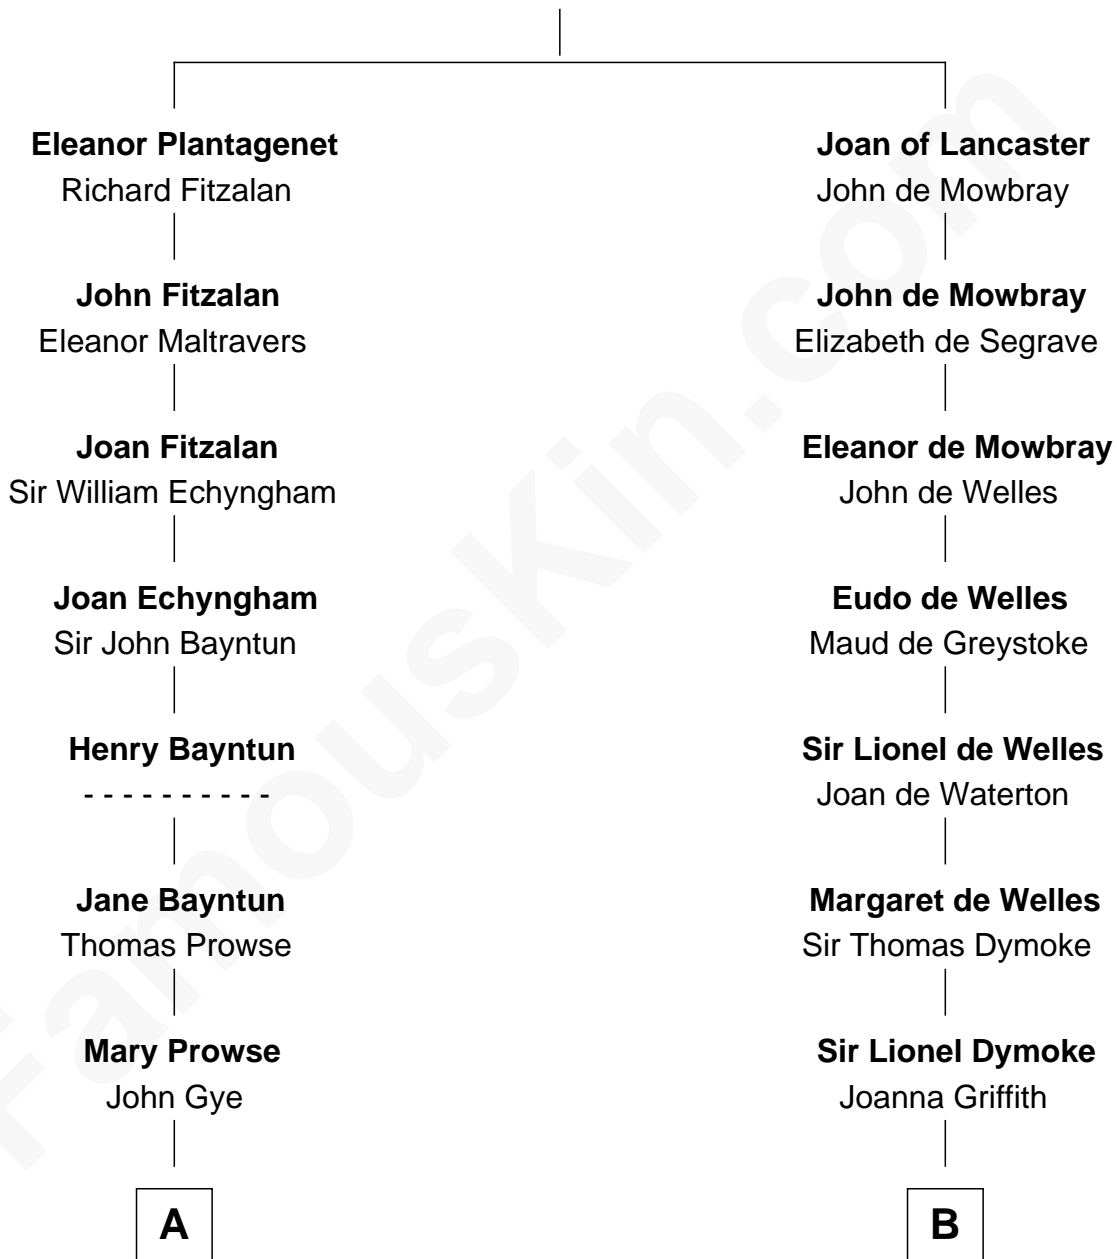

# FamousKin.com Relationship Chart of

**Jeb Bush**

*43rd Governor of Florida*

19th cousin 1 time removed of

**Robert Frost**

*Poet and Playwright*

**Henry Plantagenet**  
Maud de Chaworth

FamousKin.com